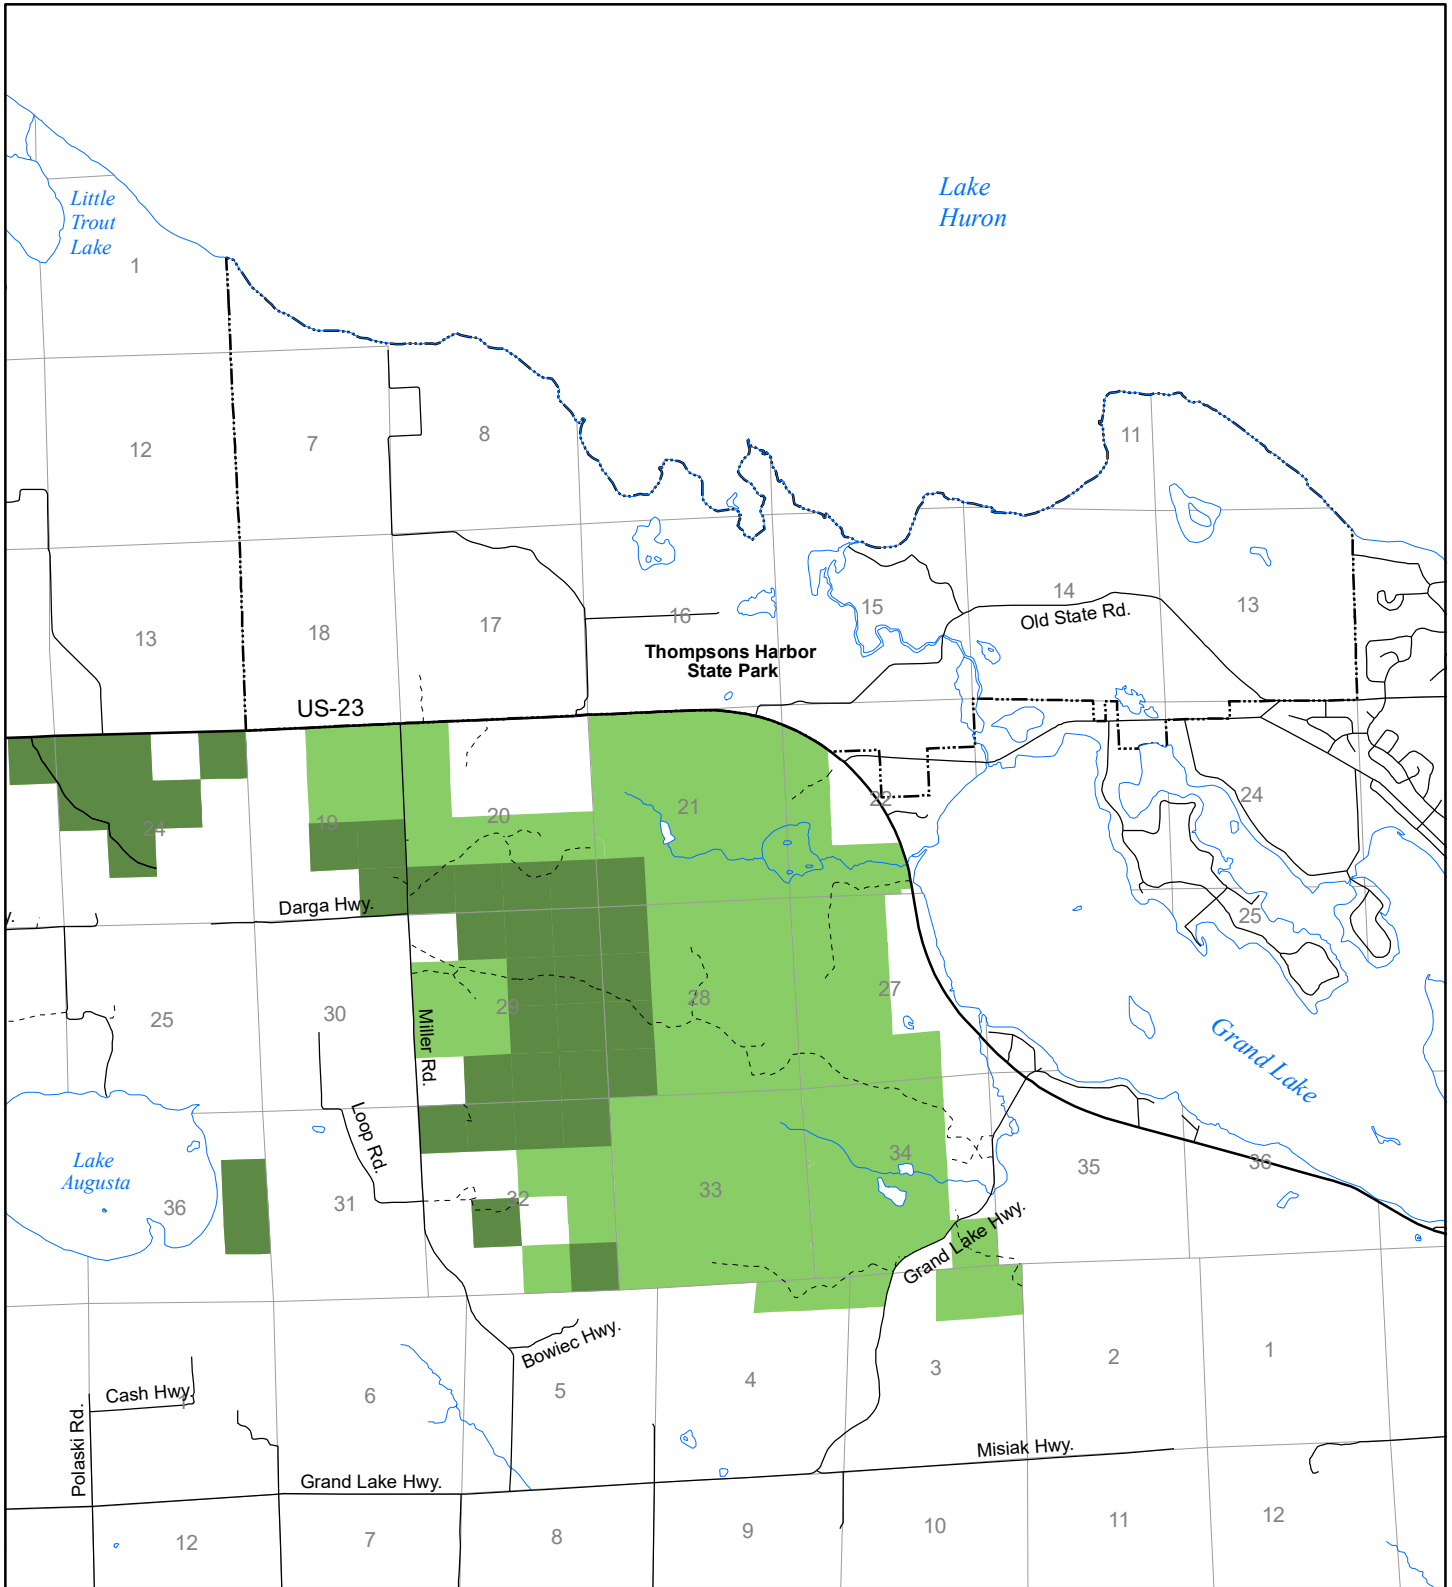

Fuelwood Collection
Presque Isle County
T34N, R07E

- State land open to fuelwood collection
- State land closed to fuelwood collection

Effective: April 1, 2017