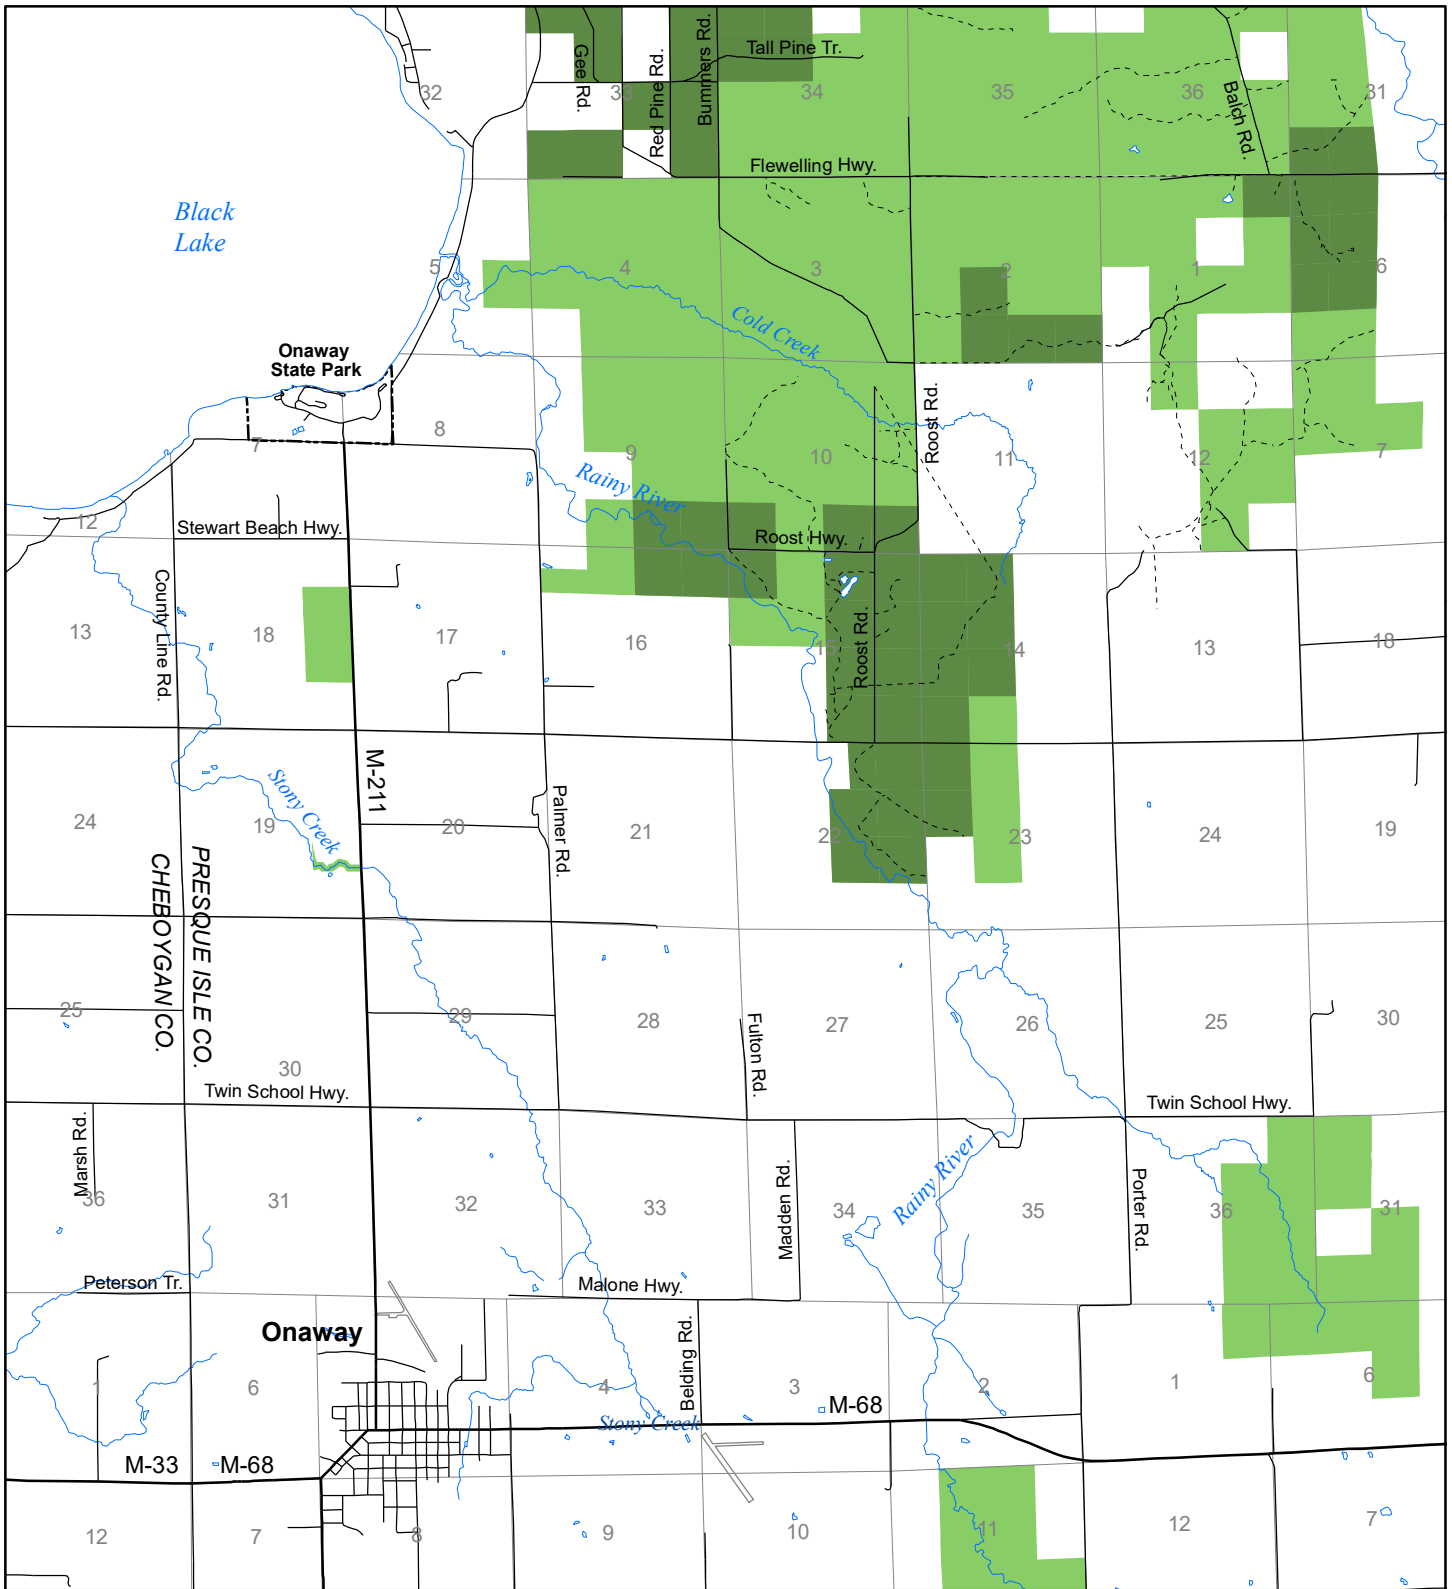

Fuelwood Collection
 Presque Isle County
T35N, R02E

- State land open to fuelwood collection
- State land closed to fuelwood collection

Effective: April 1, 2017