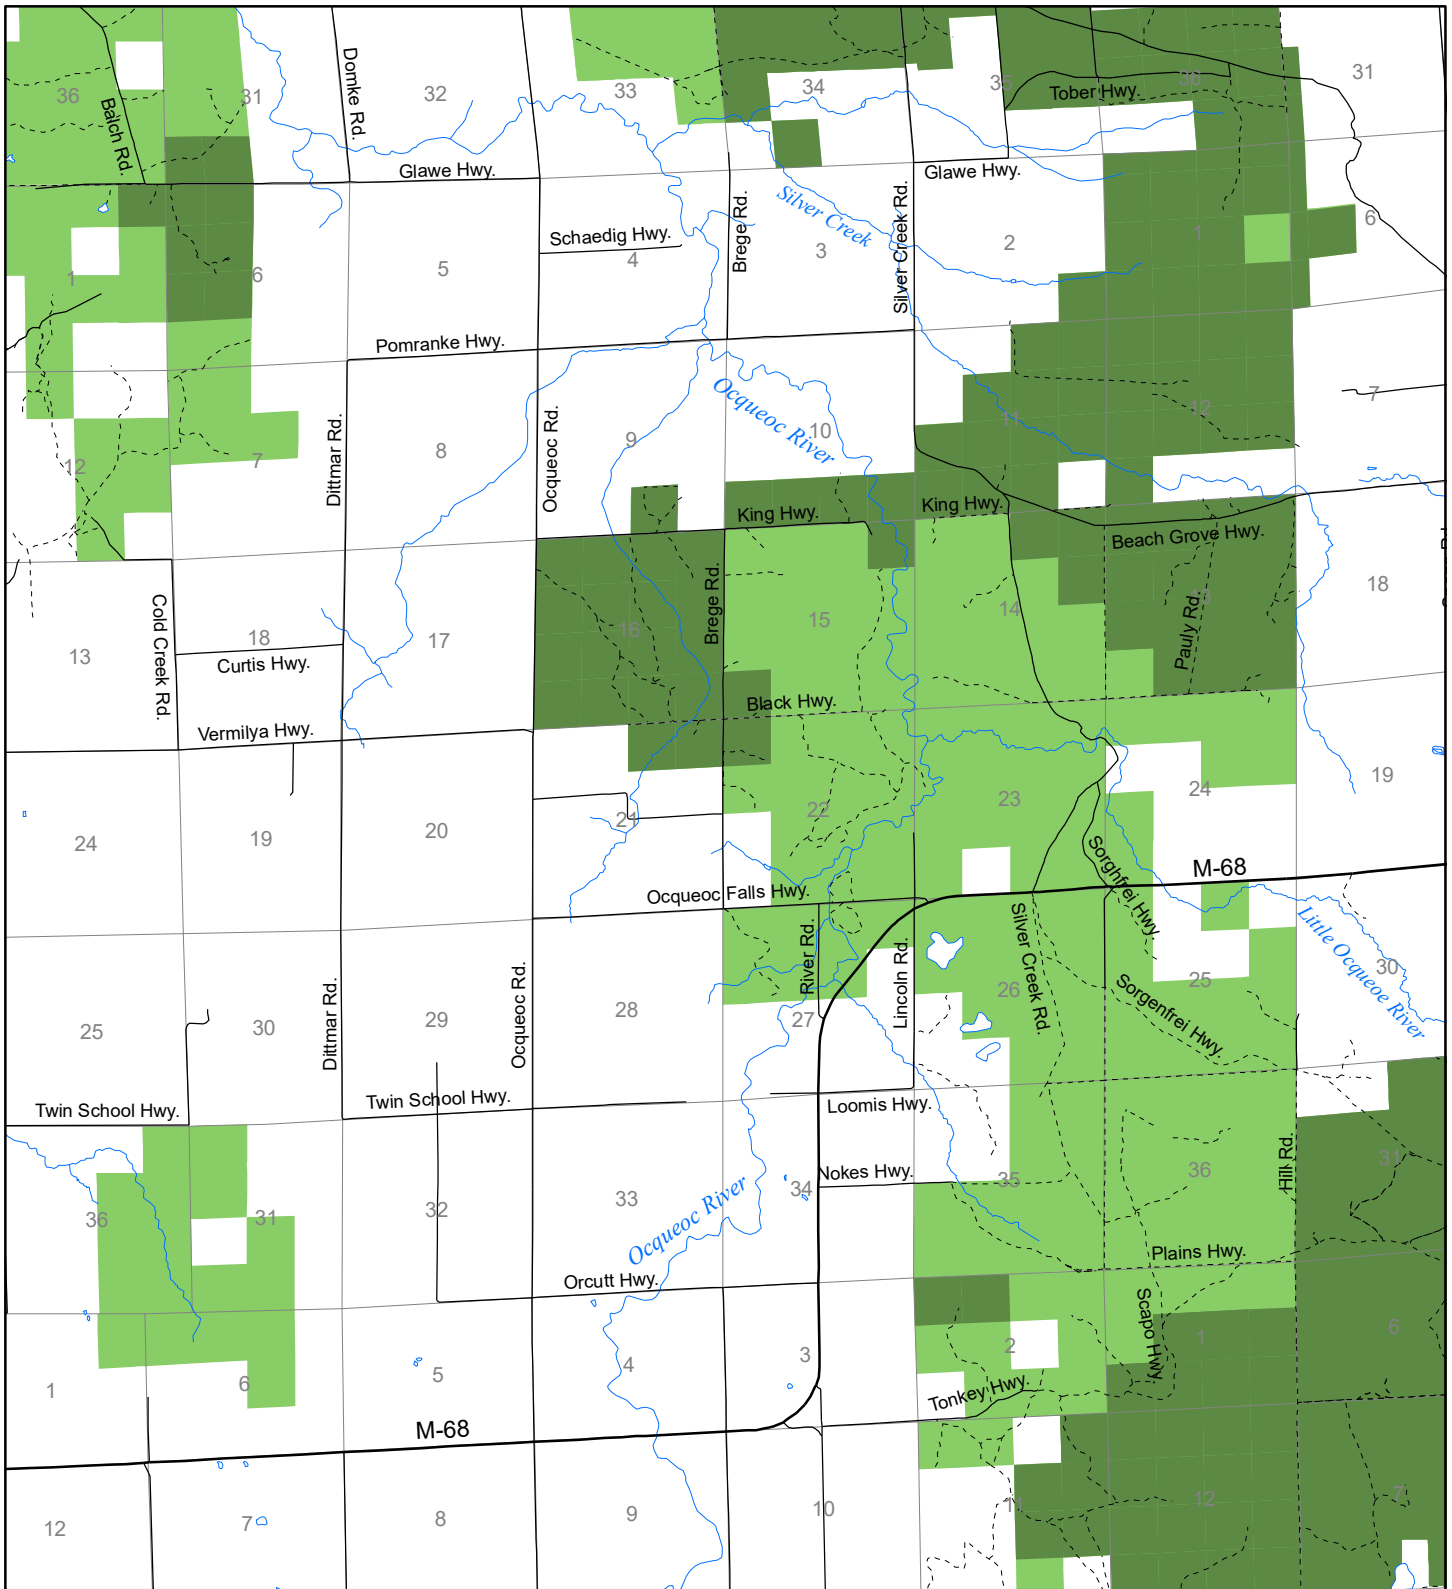

Fuelwood Collection
 Presque Isle County
T35N, R03E

- State land open to fuelwood collection
- State land closed to fuelwood collection

Effective: April 1, 2017

0 N 1
 MILE
 02/16/2017