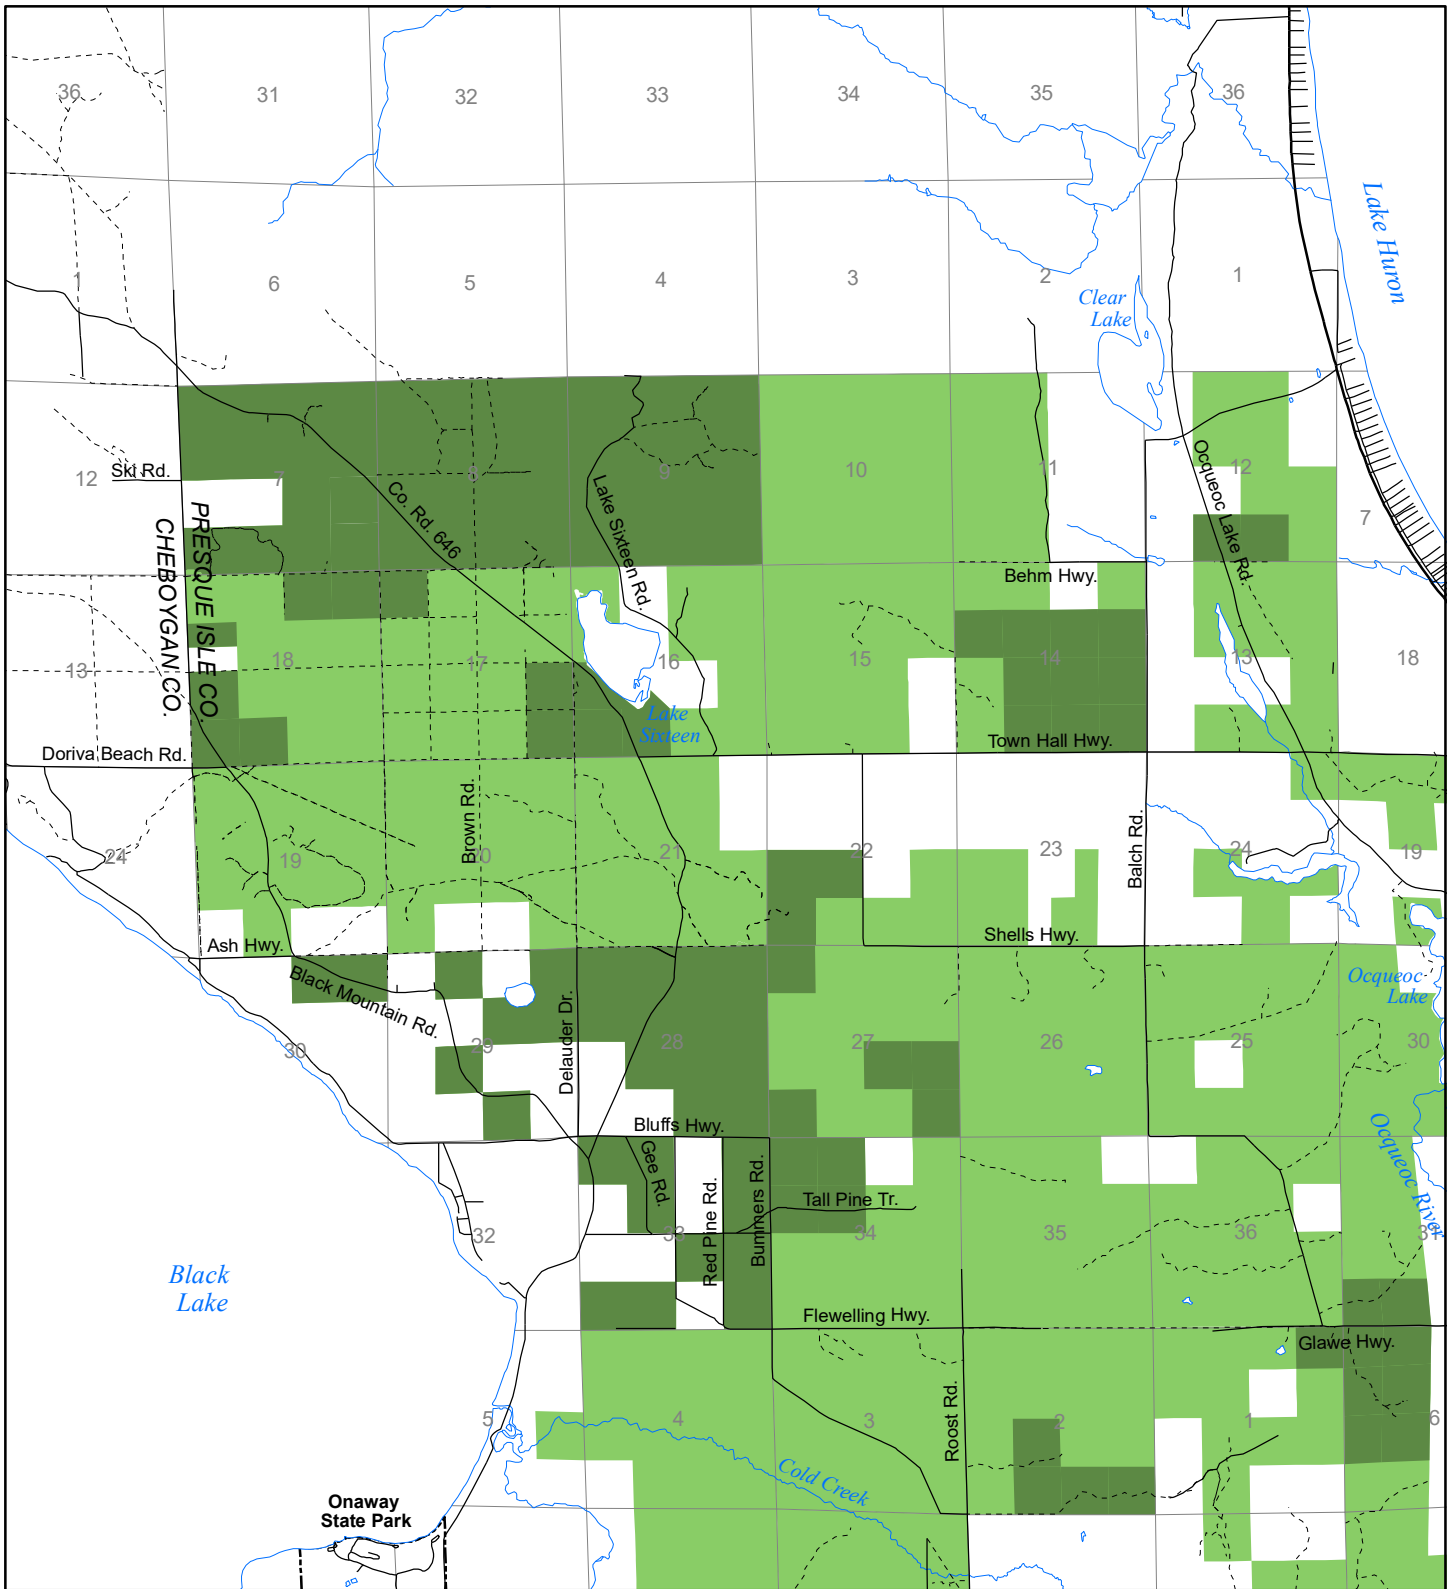

Fuelwood Collection
 Presque Isle County
 T36N, R02E

- State land open to fuelwood collection
- State land closed to fuelwood collection

Effective: April 1, 2017

N
 0 1
 MILE
 02/22/2017