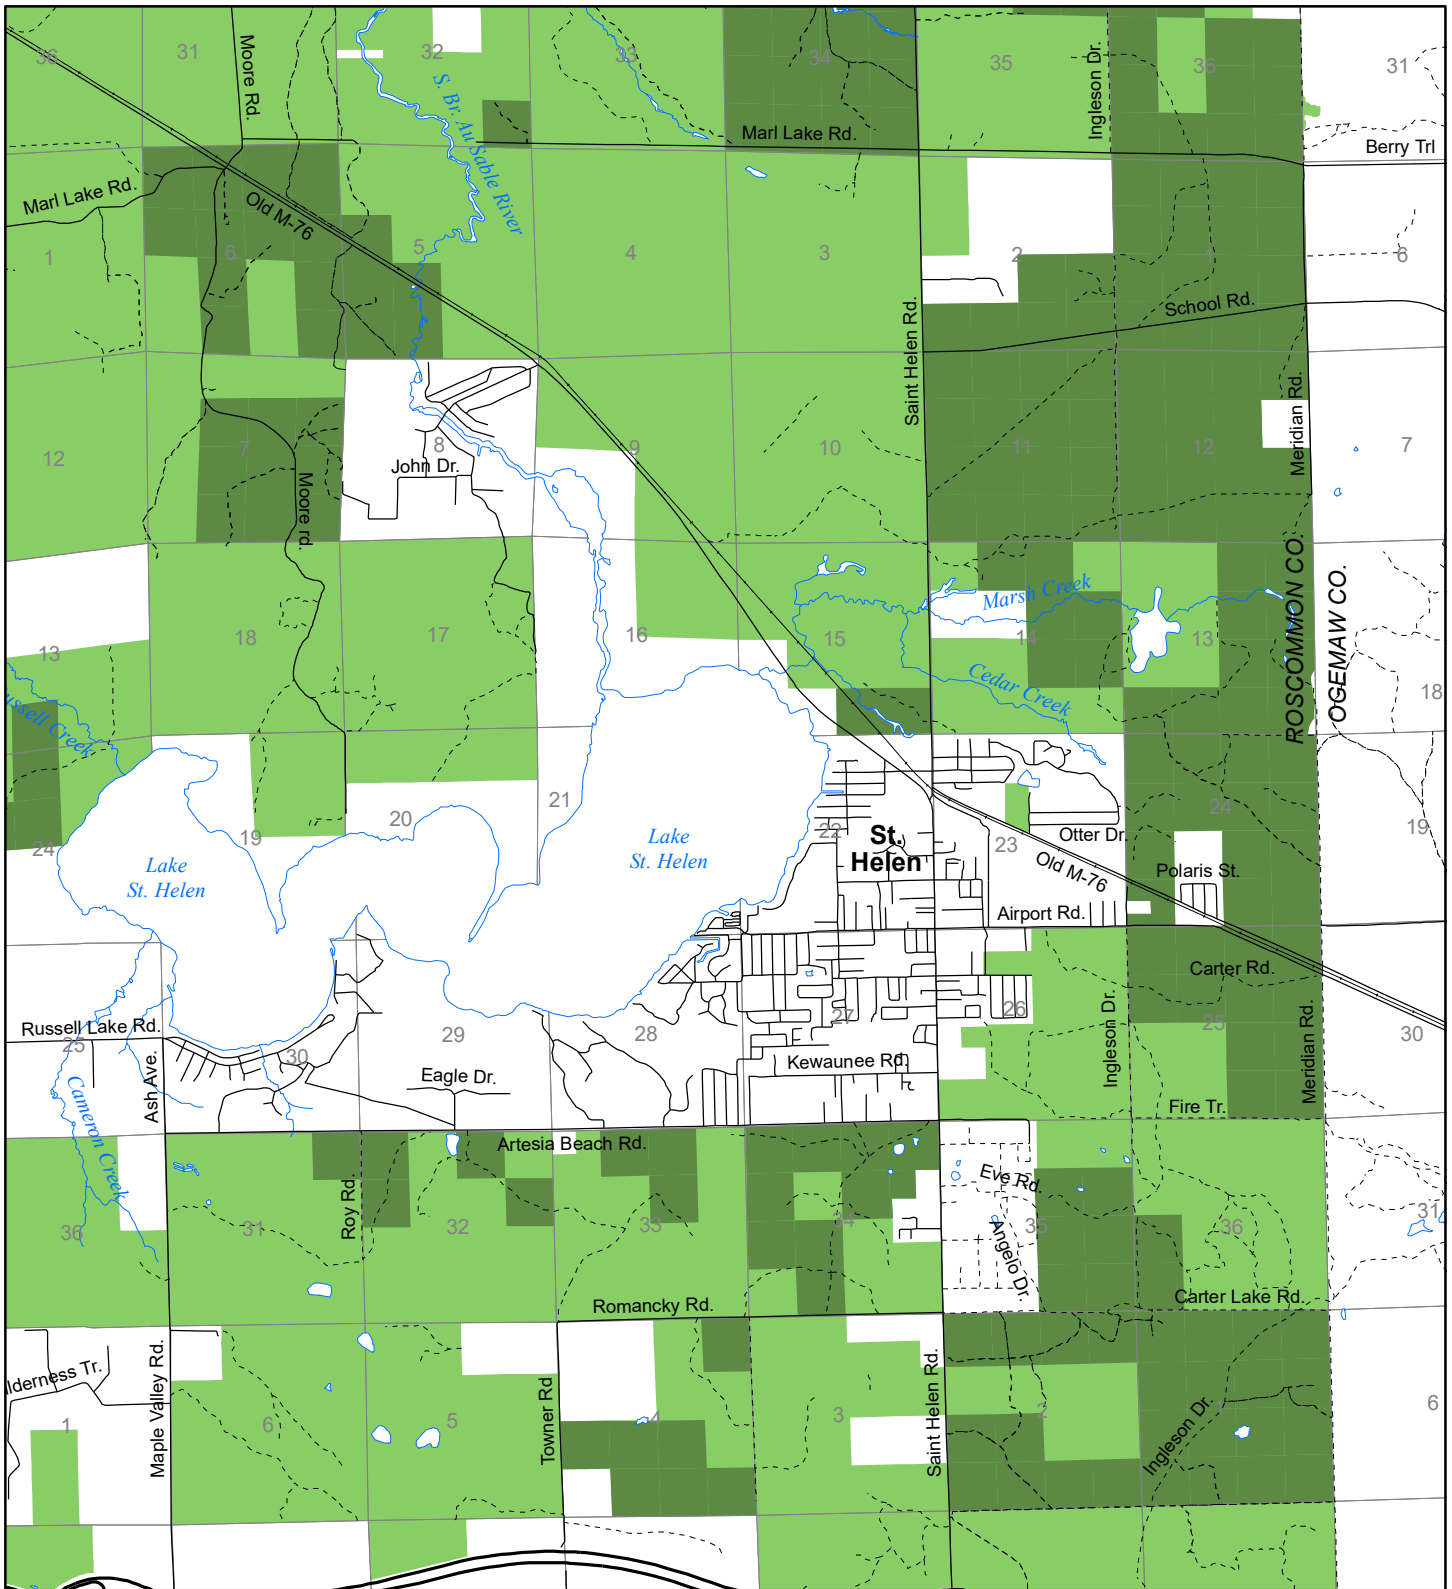

Fuelwood Collection Roscommon County T23N, R01W

- State land open to fuelwood collection
- State land closed to fuelwood collection

Effective: April 1, 2017

0

1

MILE

03/24/2017

N

DNR

MICHIGAN