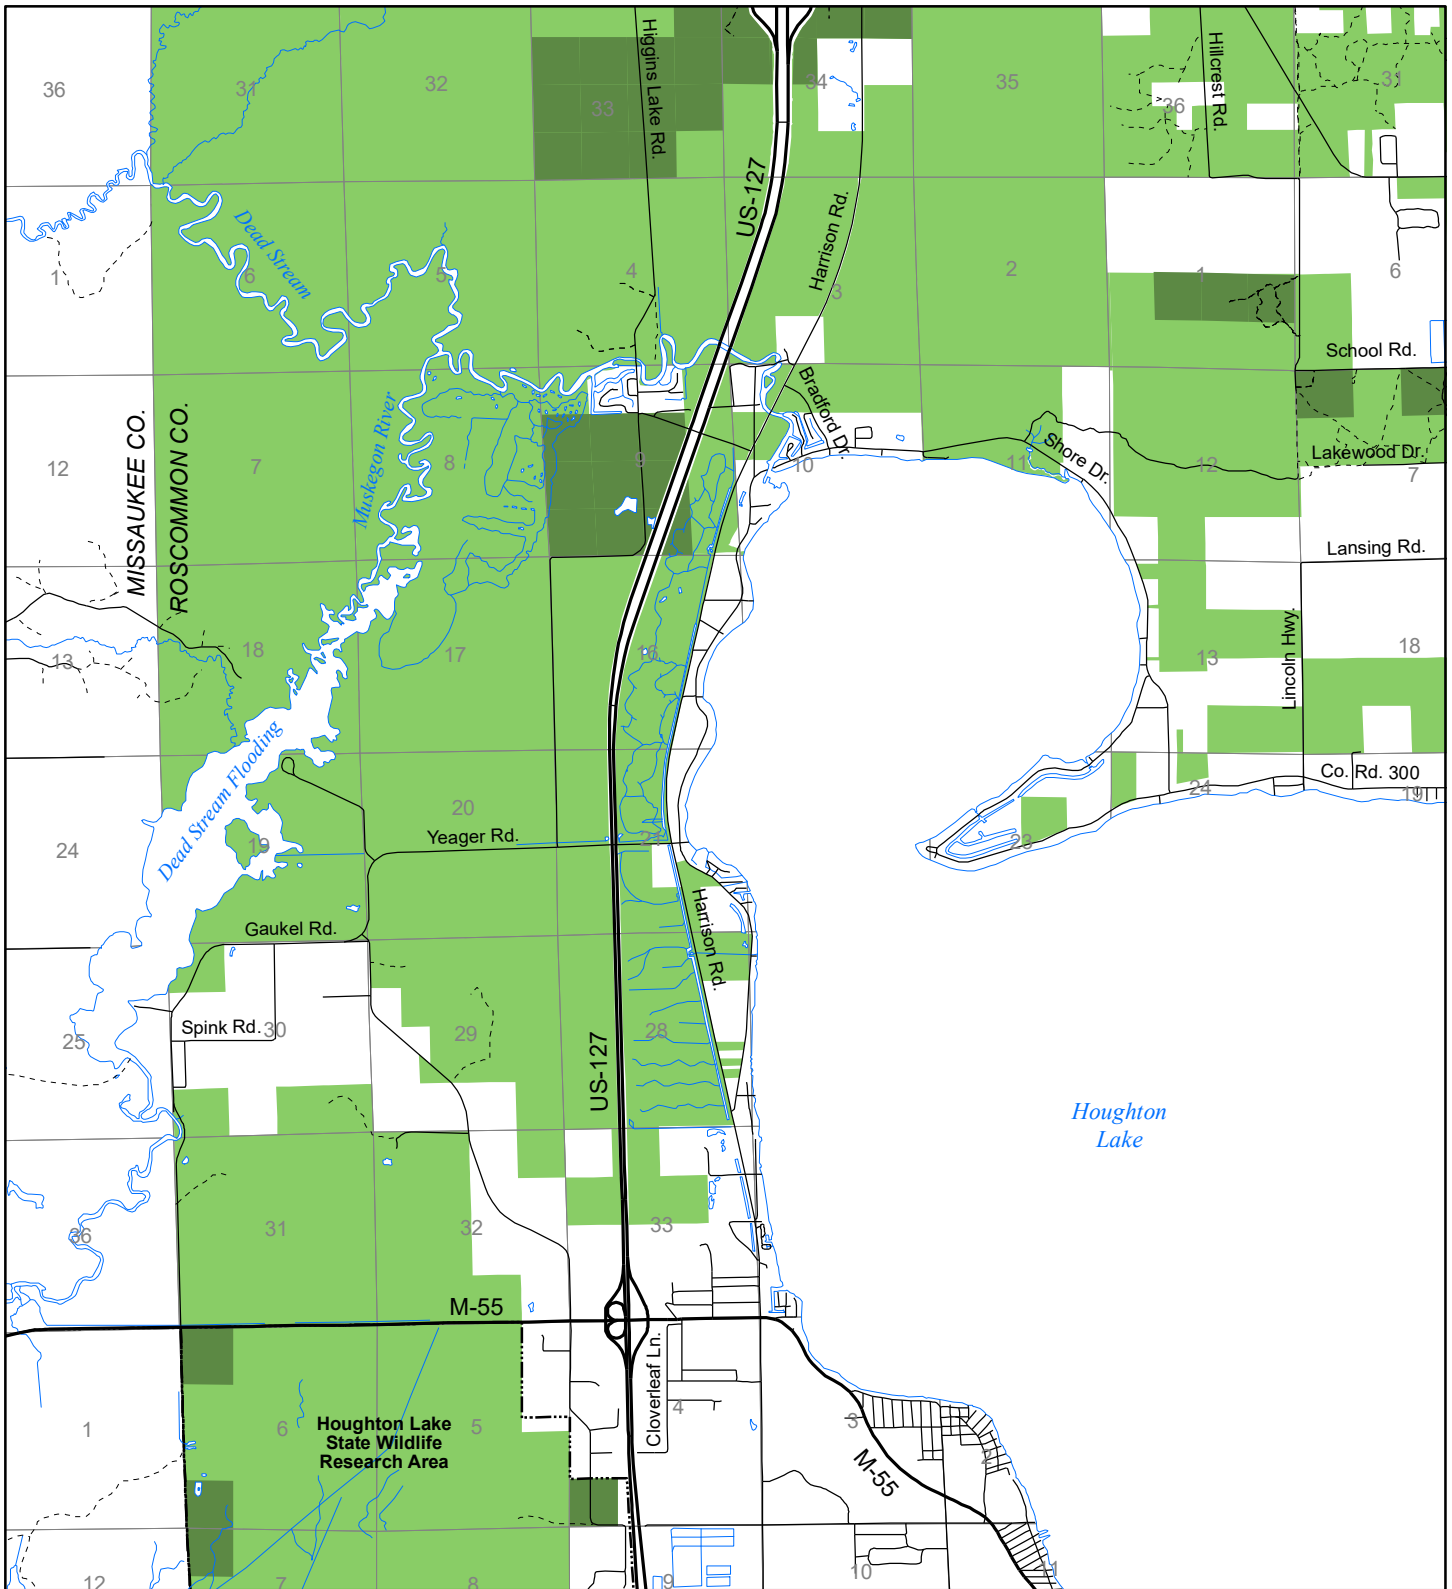

Fuelwood Collection
Roscommon County
T23N, R04W

- State land open to fuelwood collection
- State land closed to fuelwood collection

Effective: April 1, 2017

0 1

MILE

03/14/2017

N