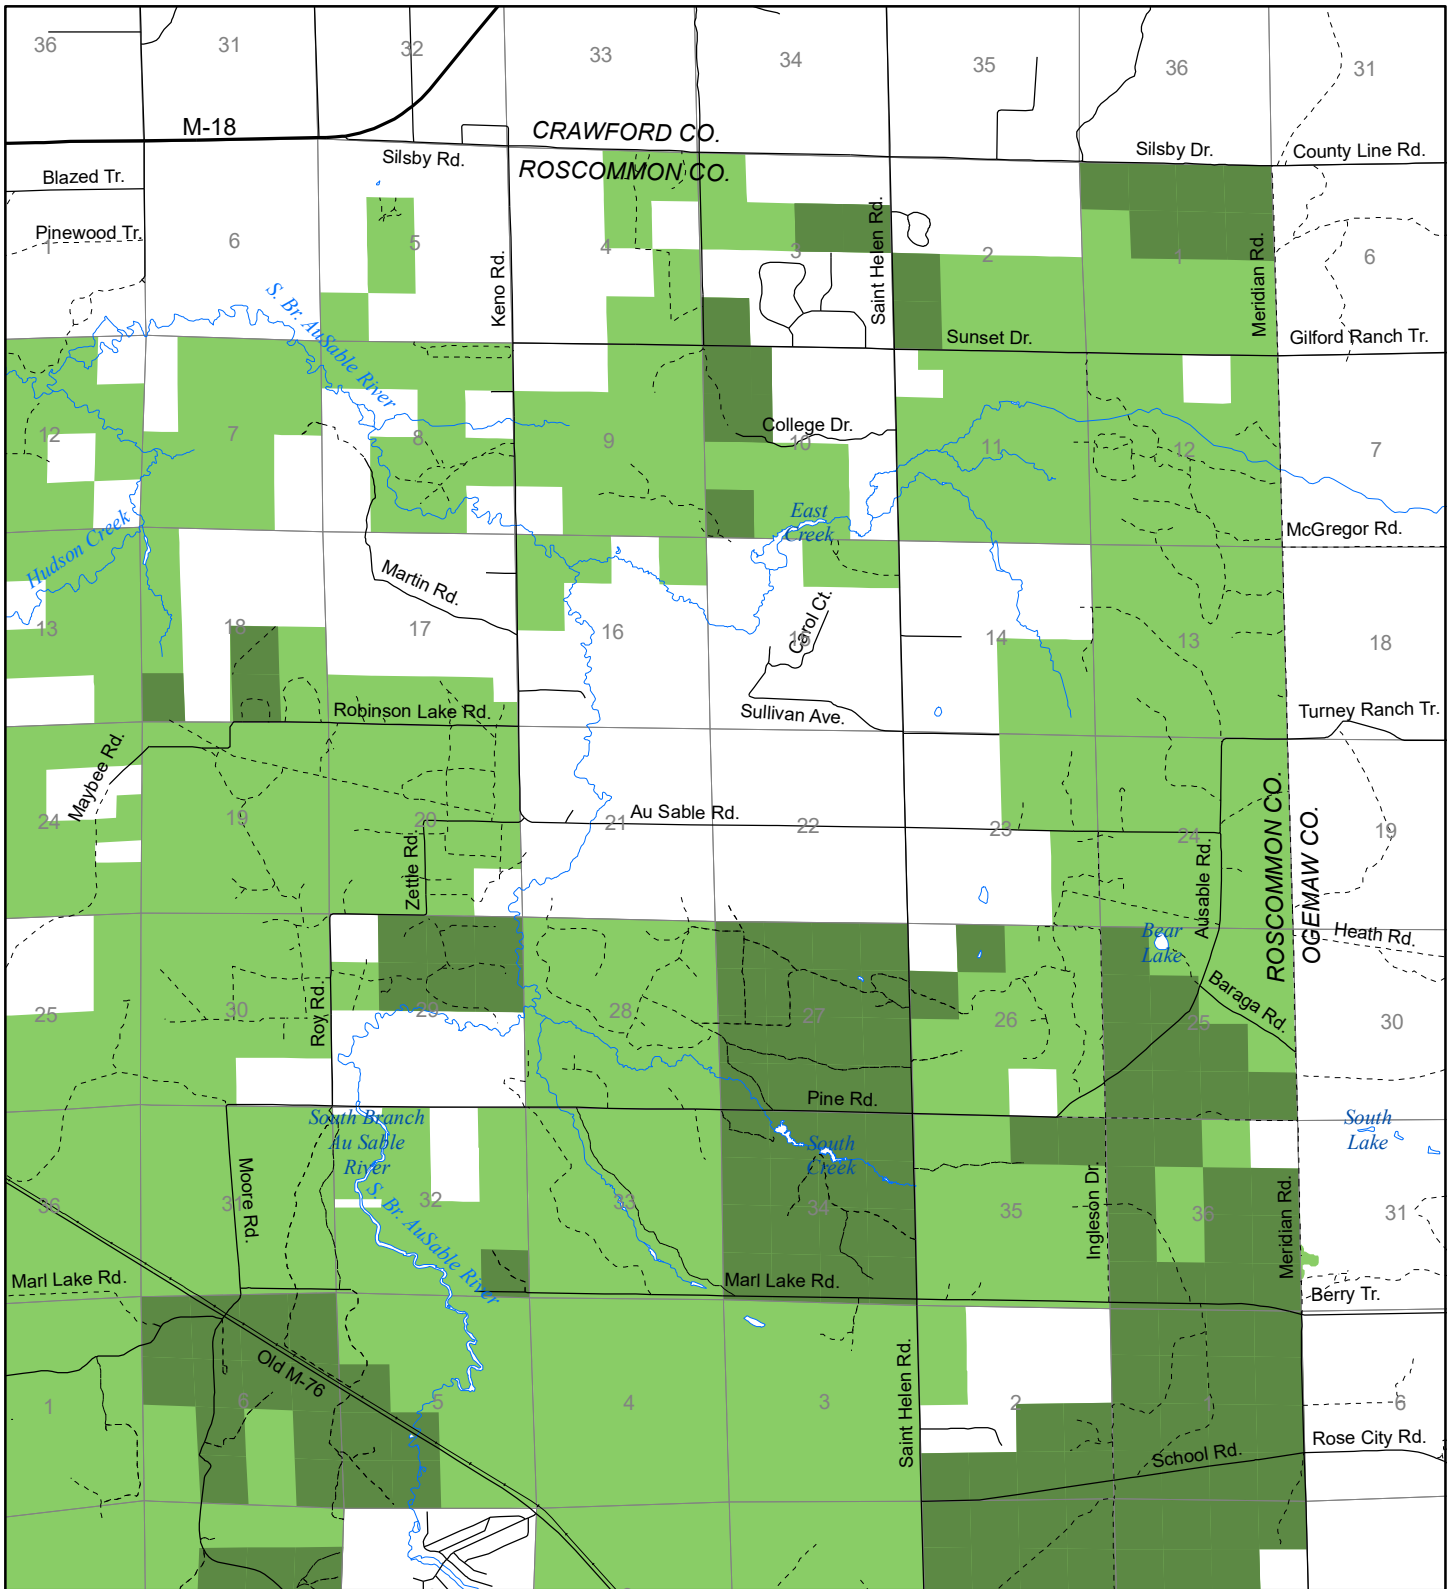

Fuelwood Collection Roscommon County T24N, R01W

- State land open to fuelwood collection
- State land closed to fuelwood collection

Effective: April 1, 2017

0

1

MILE

03/14/2017

N

DNR

DEPARTMENT OF NATURAL RESOURCES

MICHIGAN