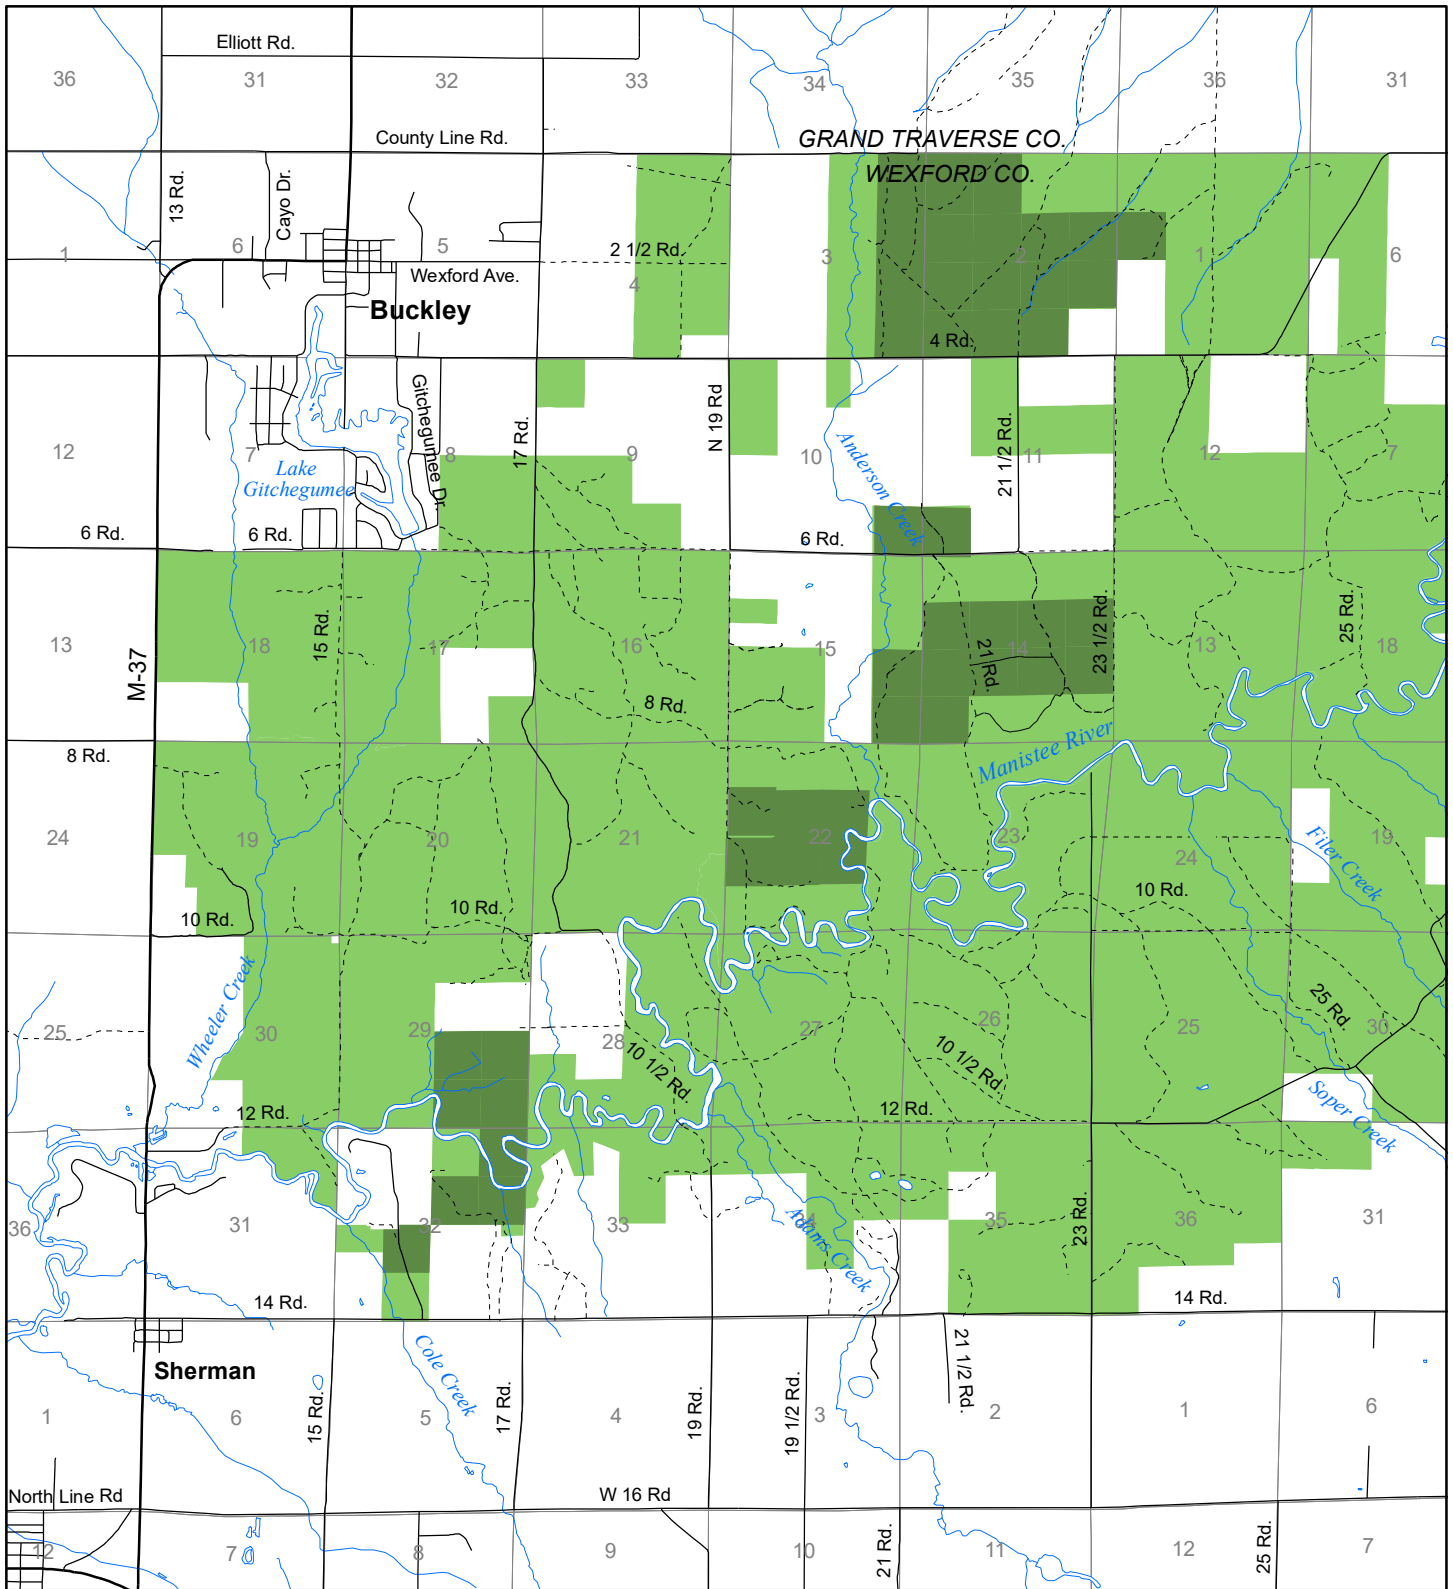

# Fuelwood Collection Wexford County T24N, R11W

- State land open to fuelwood collection
- State land closed to fuelwood collection

Effective: April 1, 2017

0

1

MILE

02/27/2017