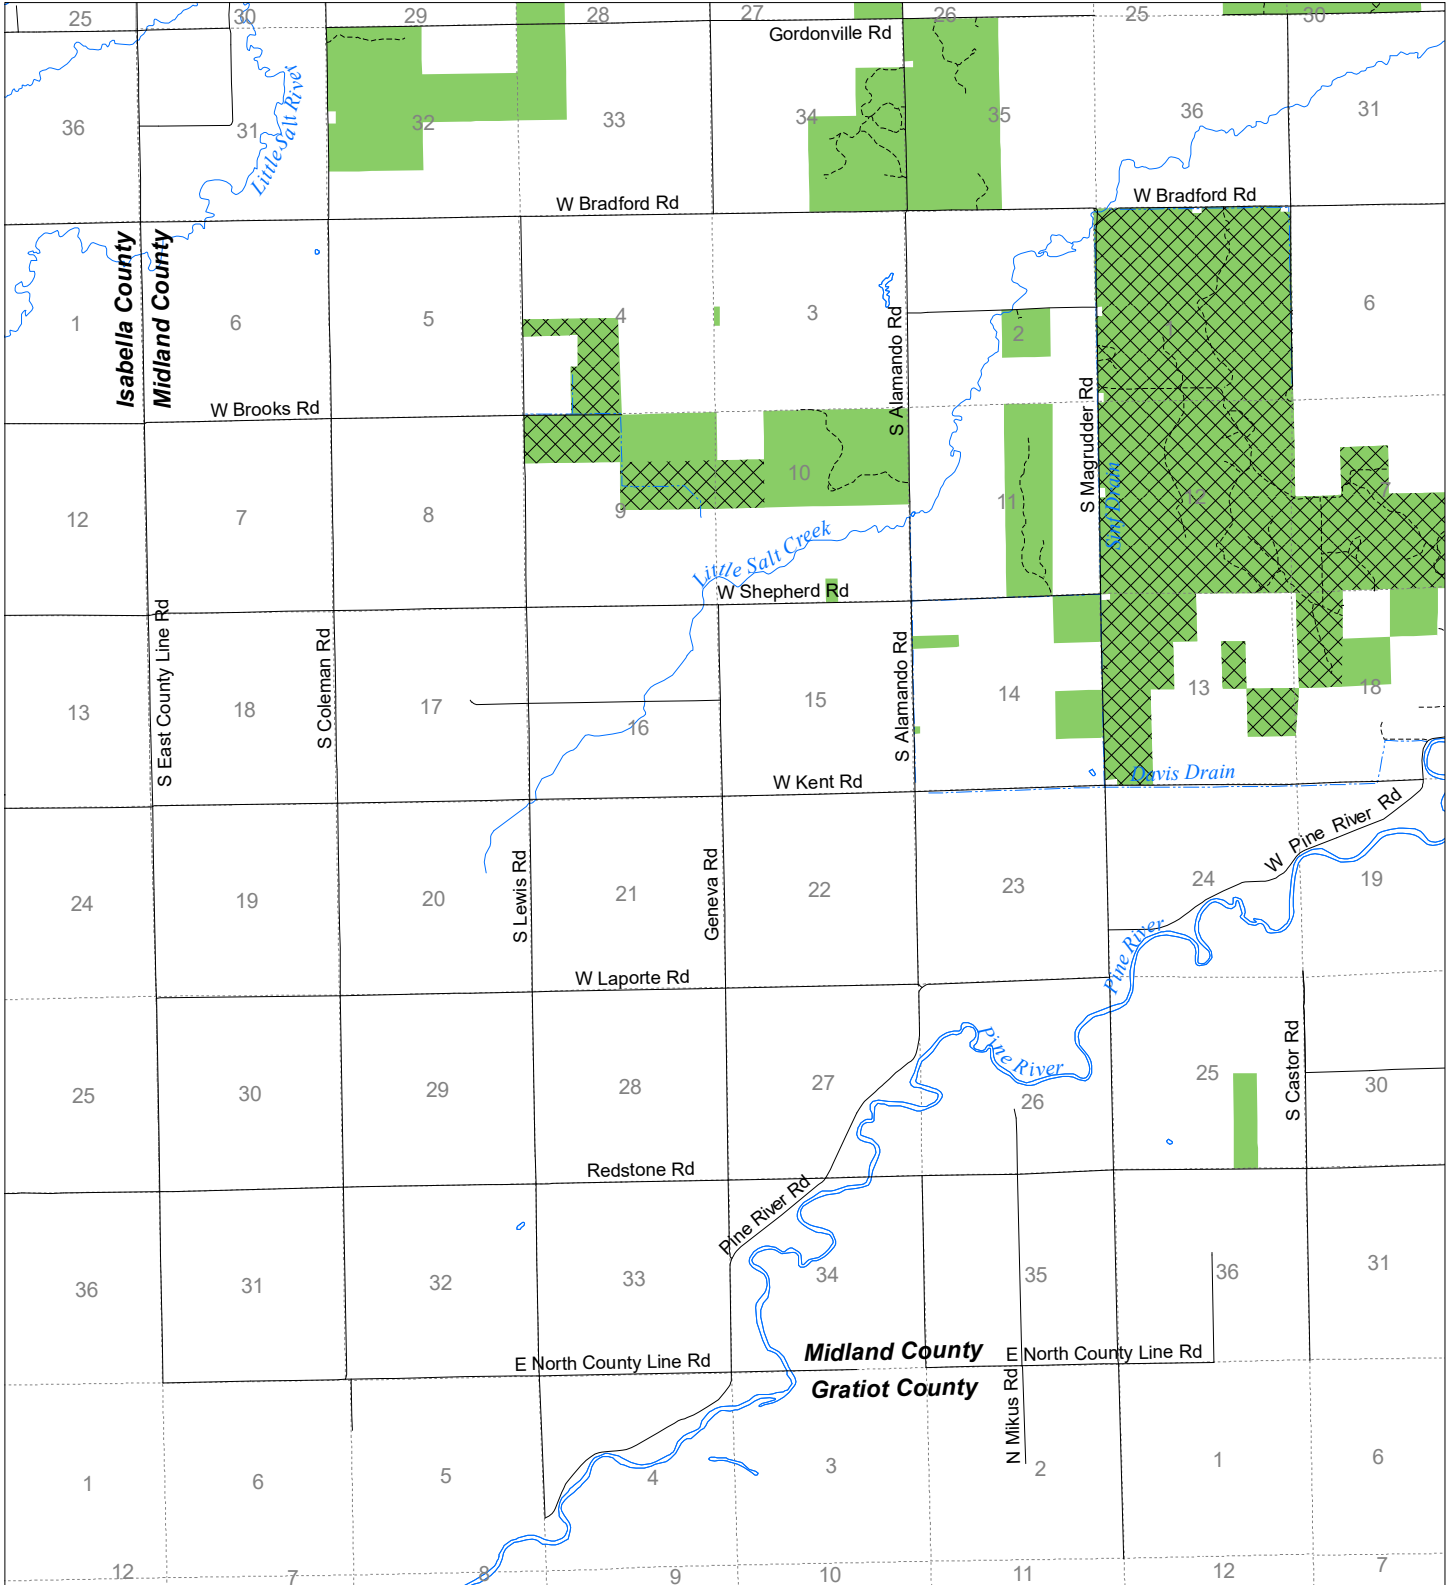

# Fuelwood Collection Midland County T13N,R02W

- State land open to fuelwood collection
- State land closed to fuelwood collection

Effective: April 1, 2019

Date: 03/20/2019