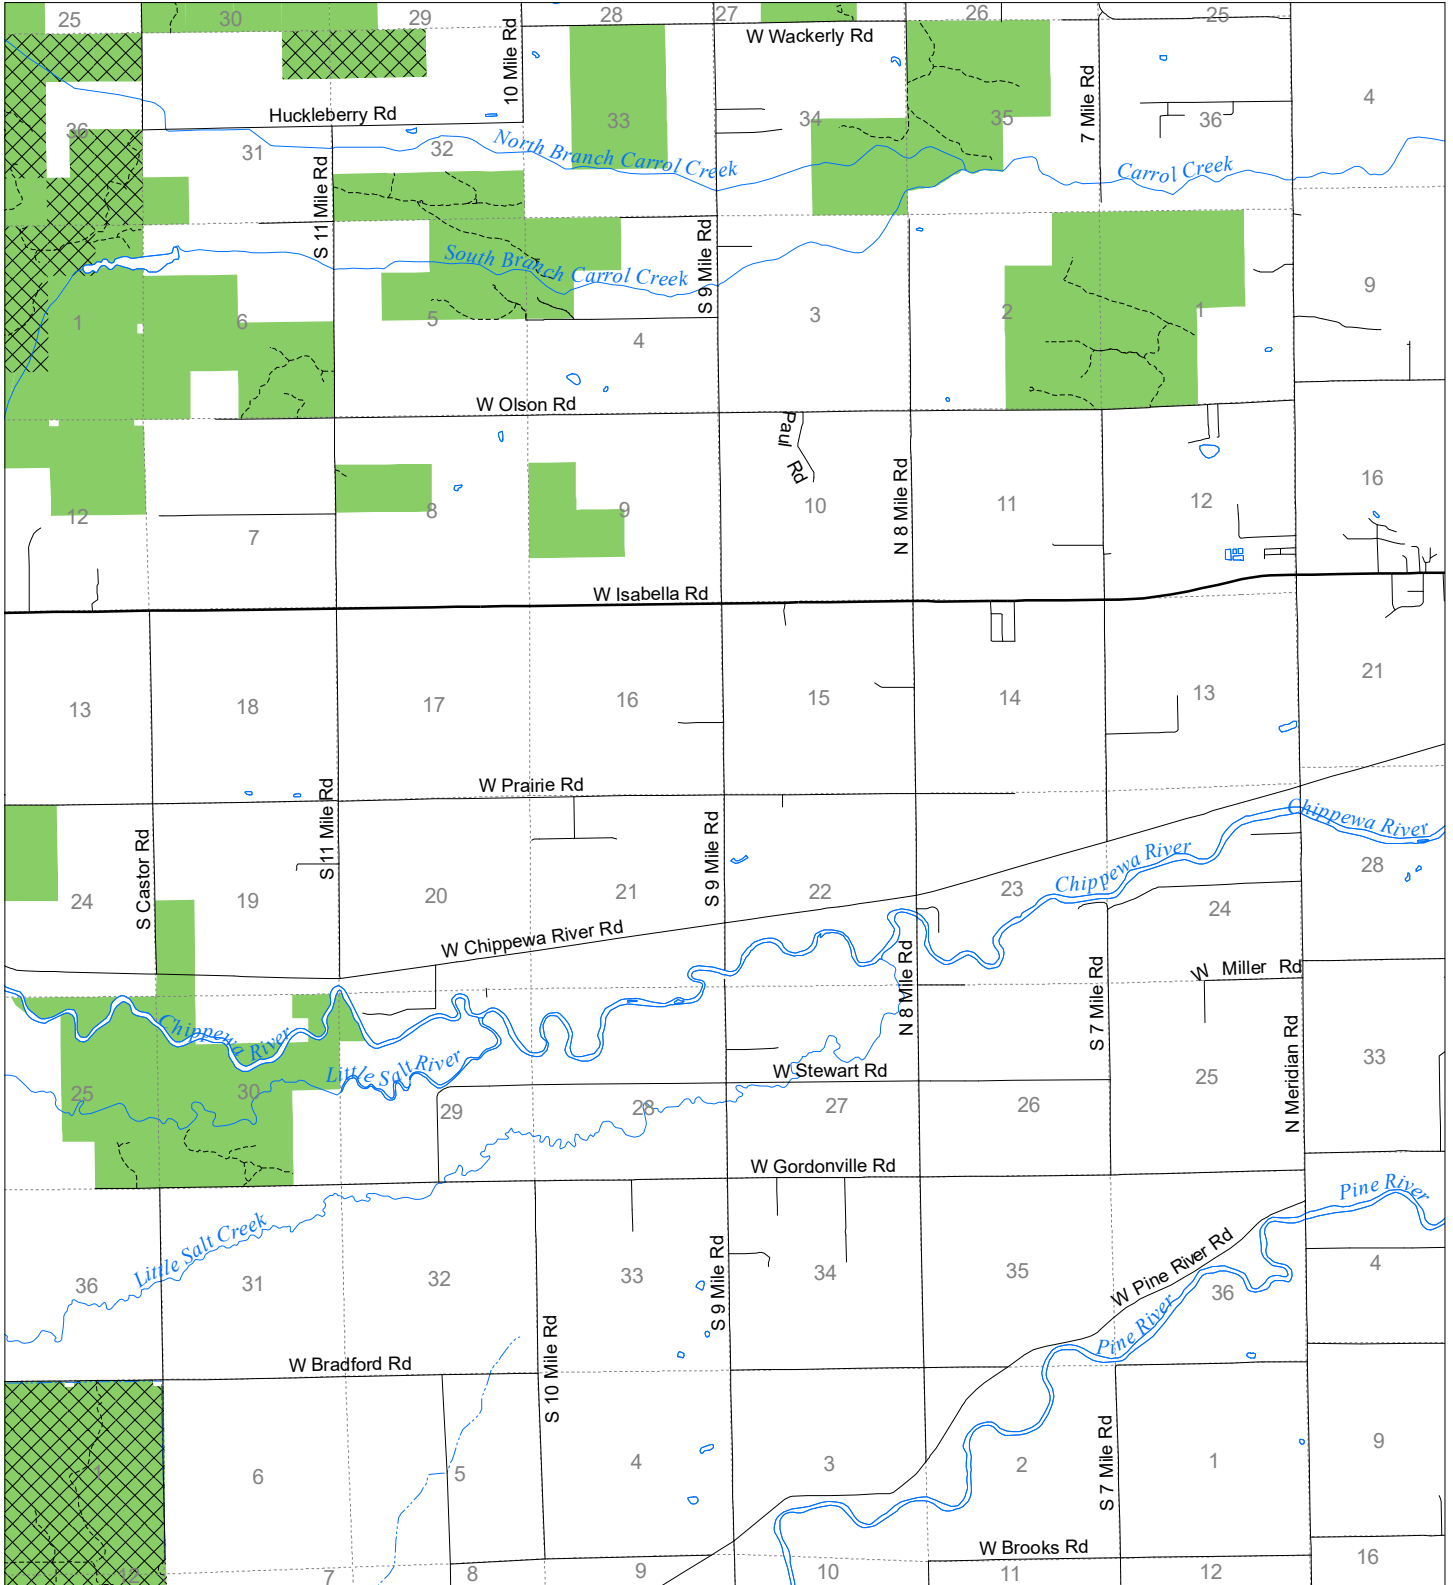

Fuelwood Collection Midland County T14N,R01W

- State land open to fuelwood collection
- State land closed to fuelwood collection

Effective: April 1, 2019