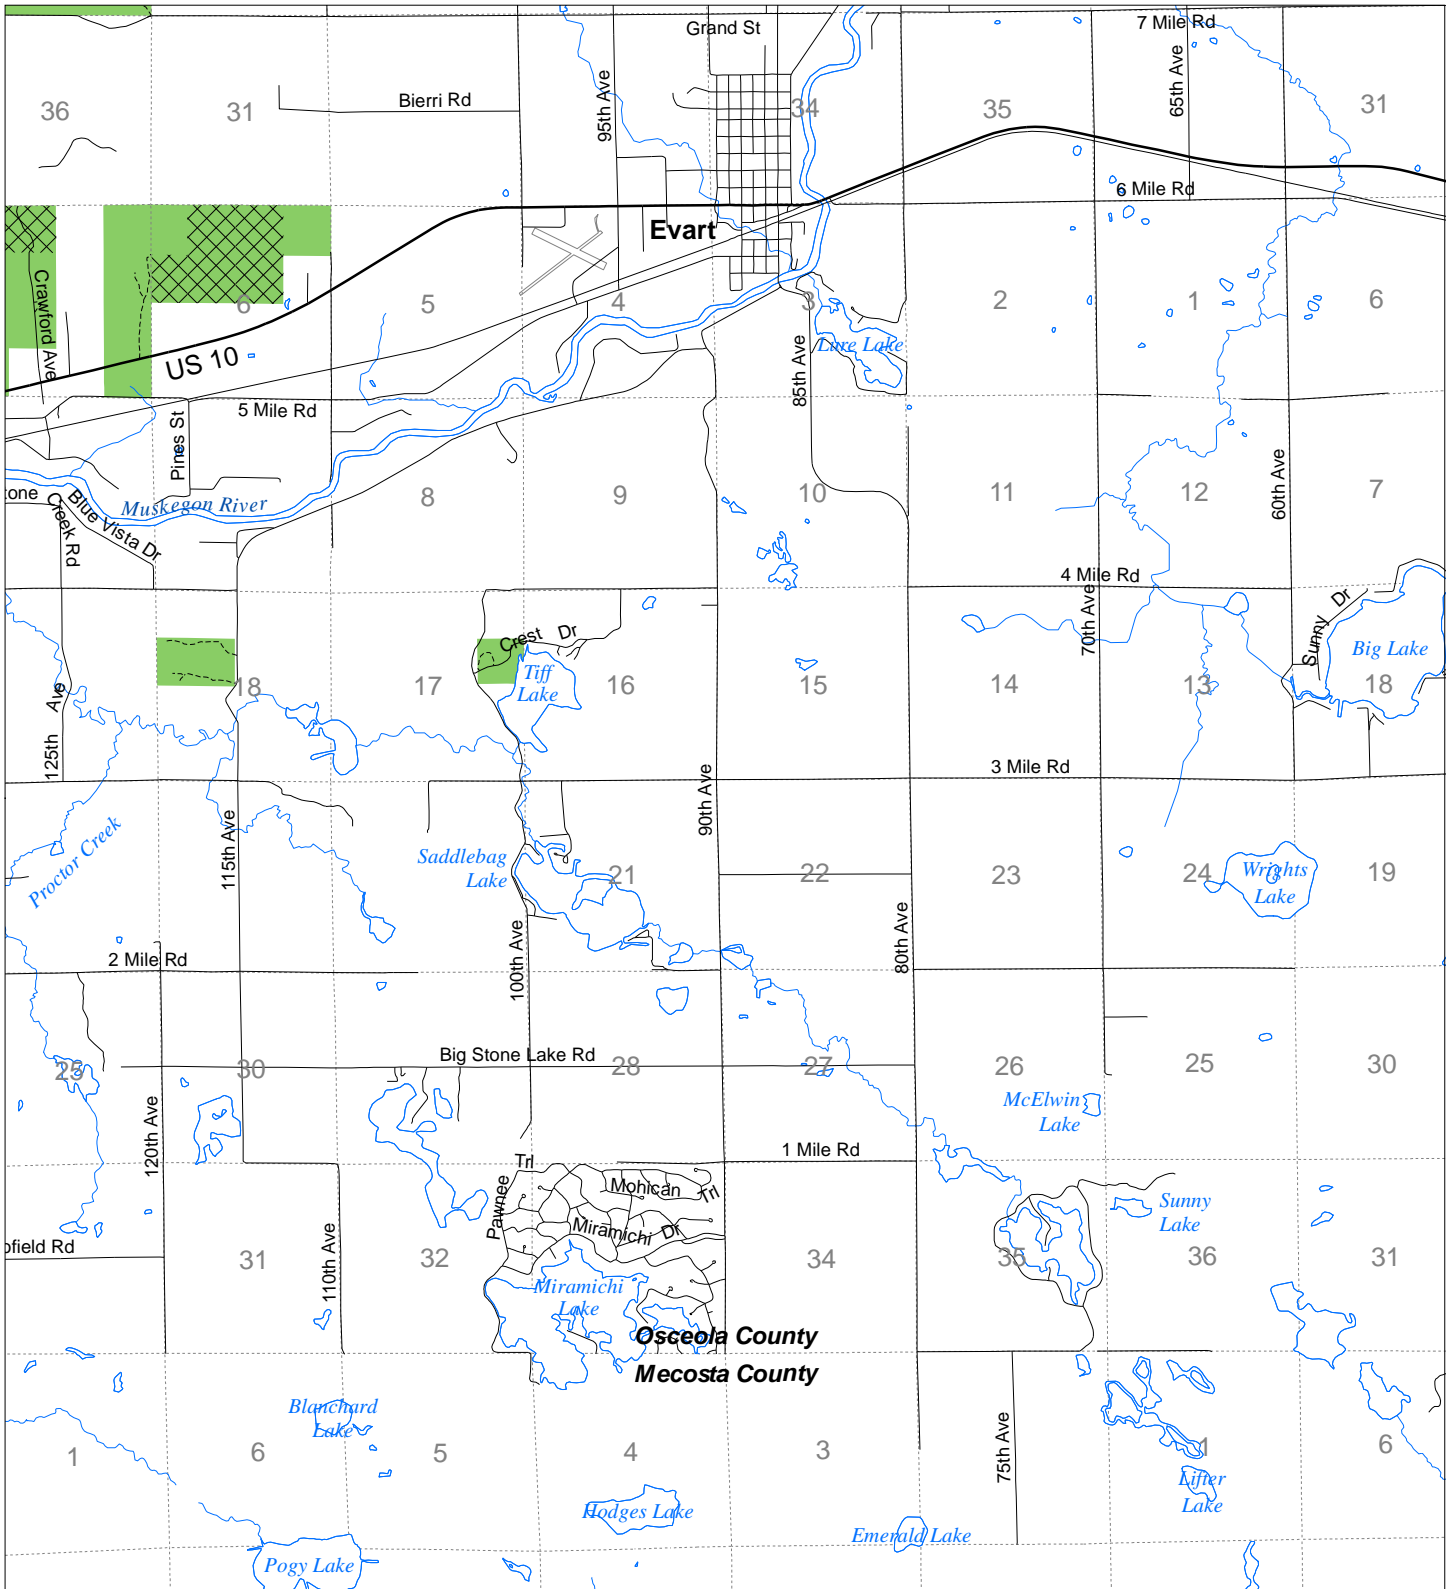

Fuelwood Collection
 Osceola County
T17N, R08W

- State land open to fuelwood collection
- State land closed to fuelwood collection

Effective: April 1, 2019