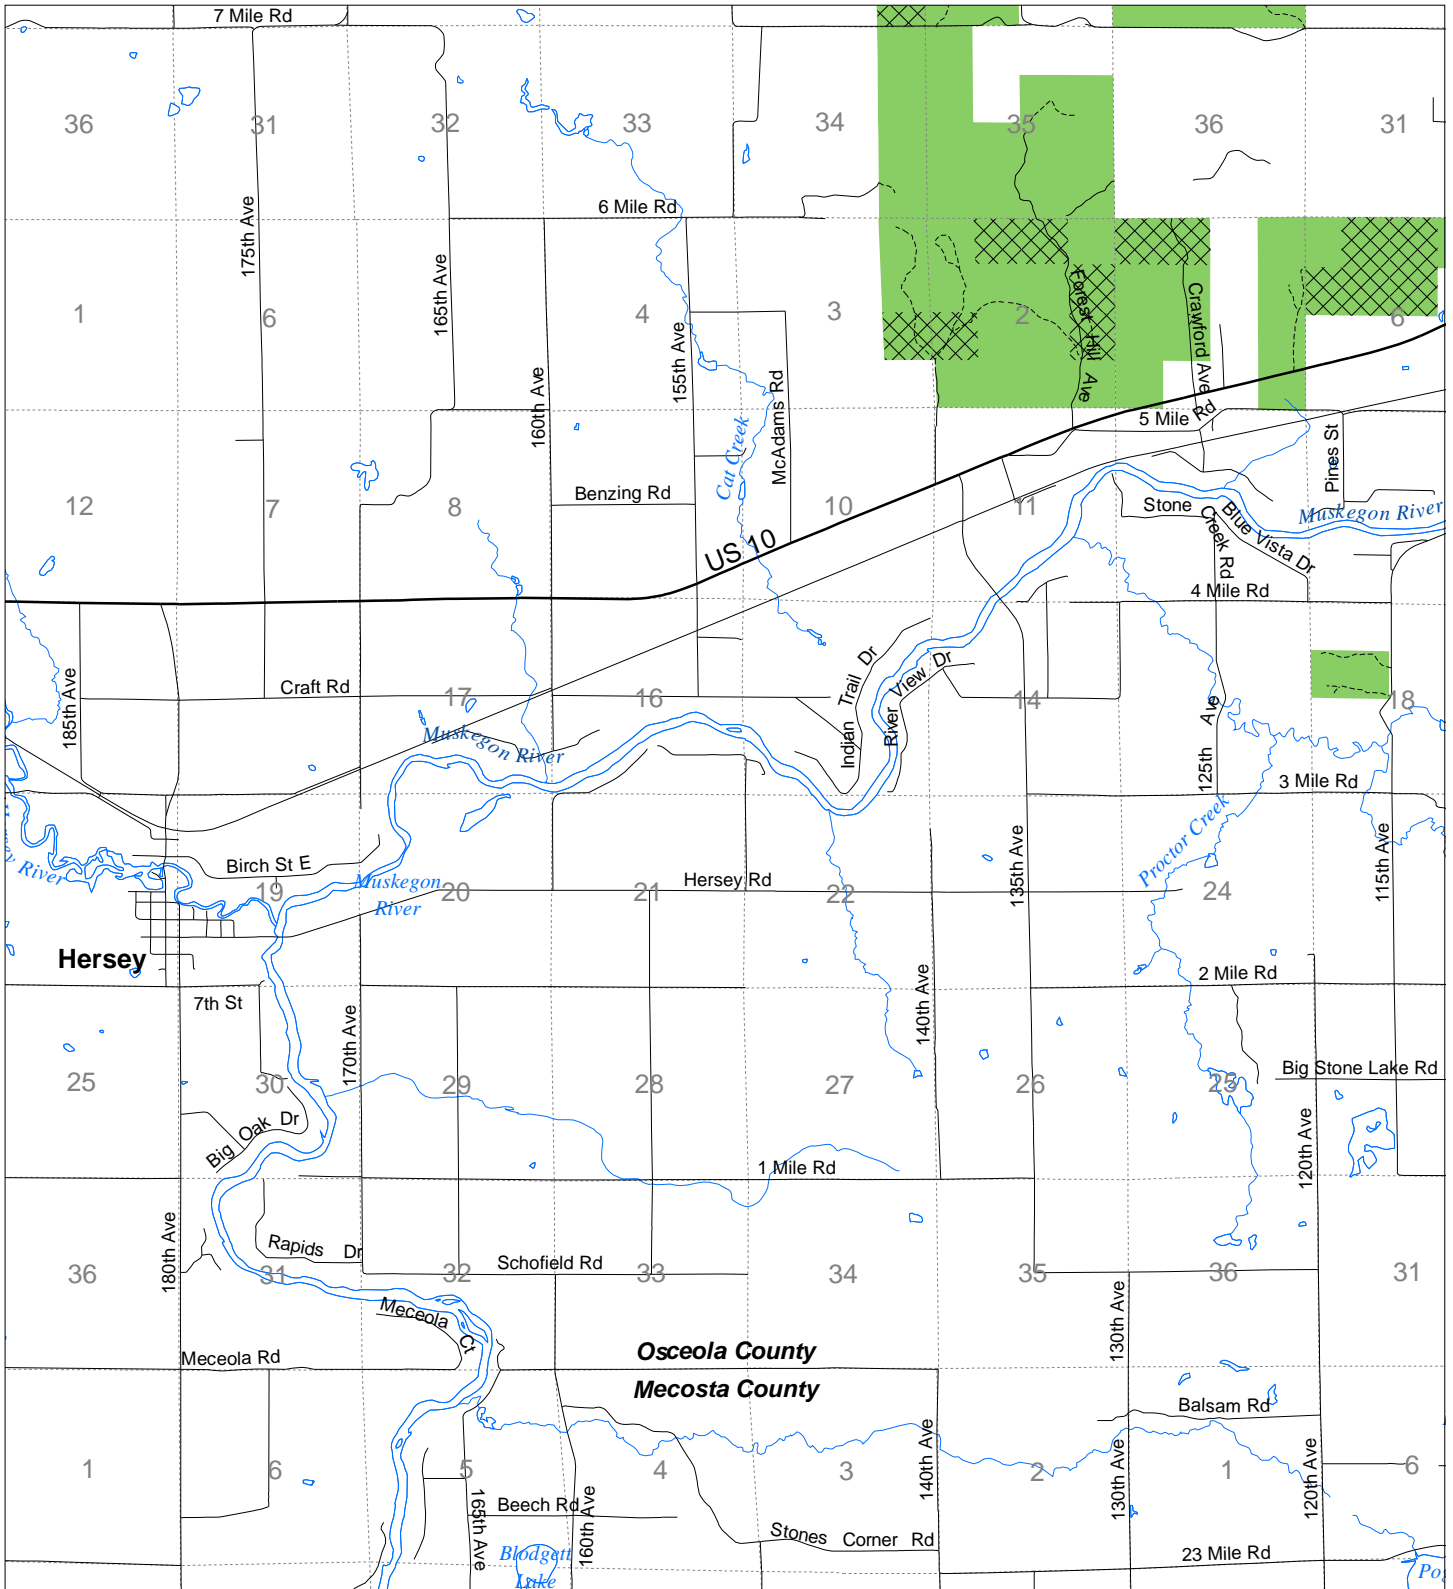

# Fuelwood Collection Osceola County T17N, R09W

- State land open to fuelwood collection
- State land closed to fuelwood collection

Effective: April 1, 2019