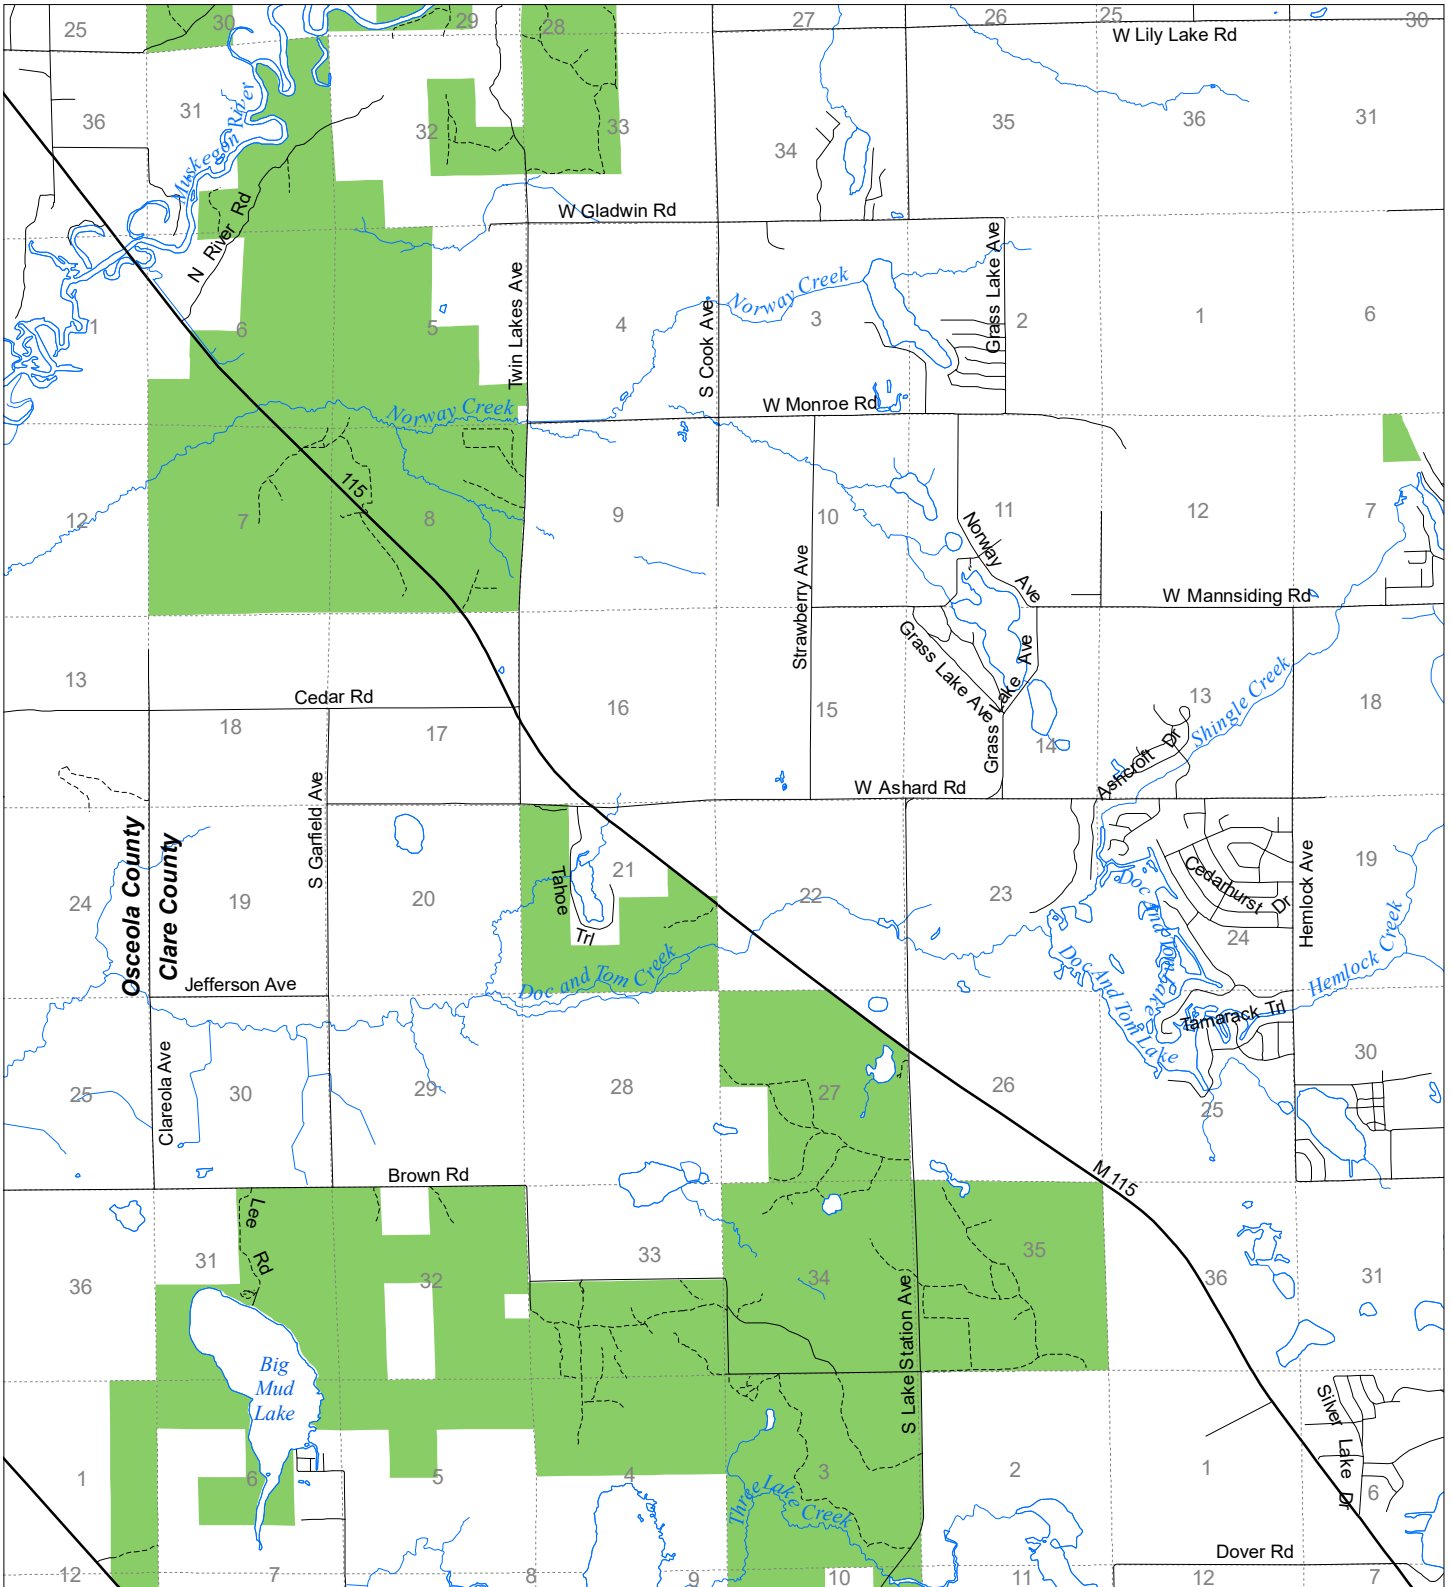

Fuelwood Collection Clare County T18N,R06W

- State land open to fuelwood collection
- State land closed to fuelwood collection

Effective: April 1, 2019

Date: 03/20/2019