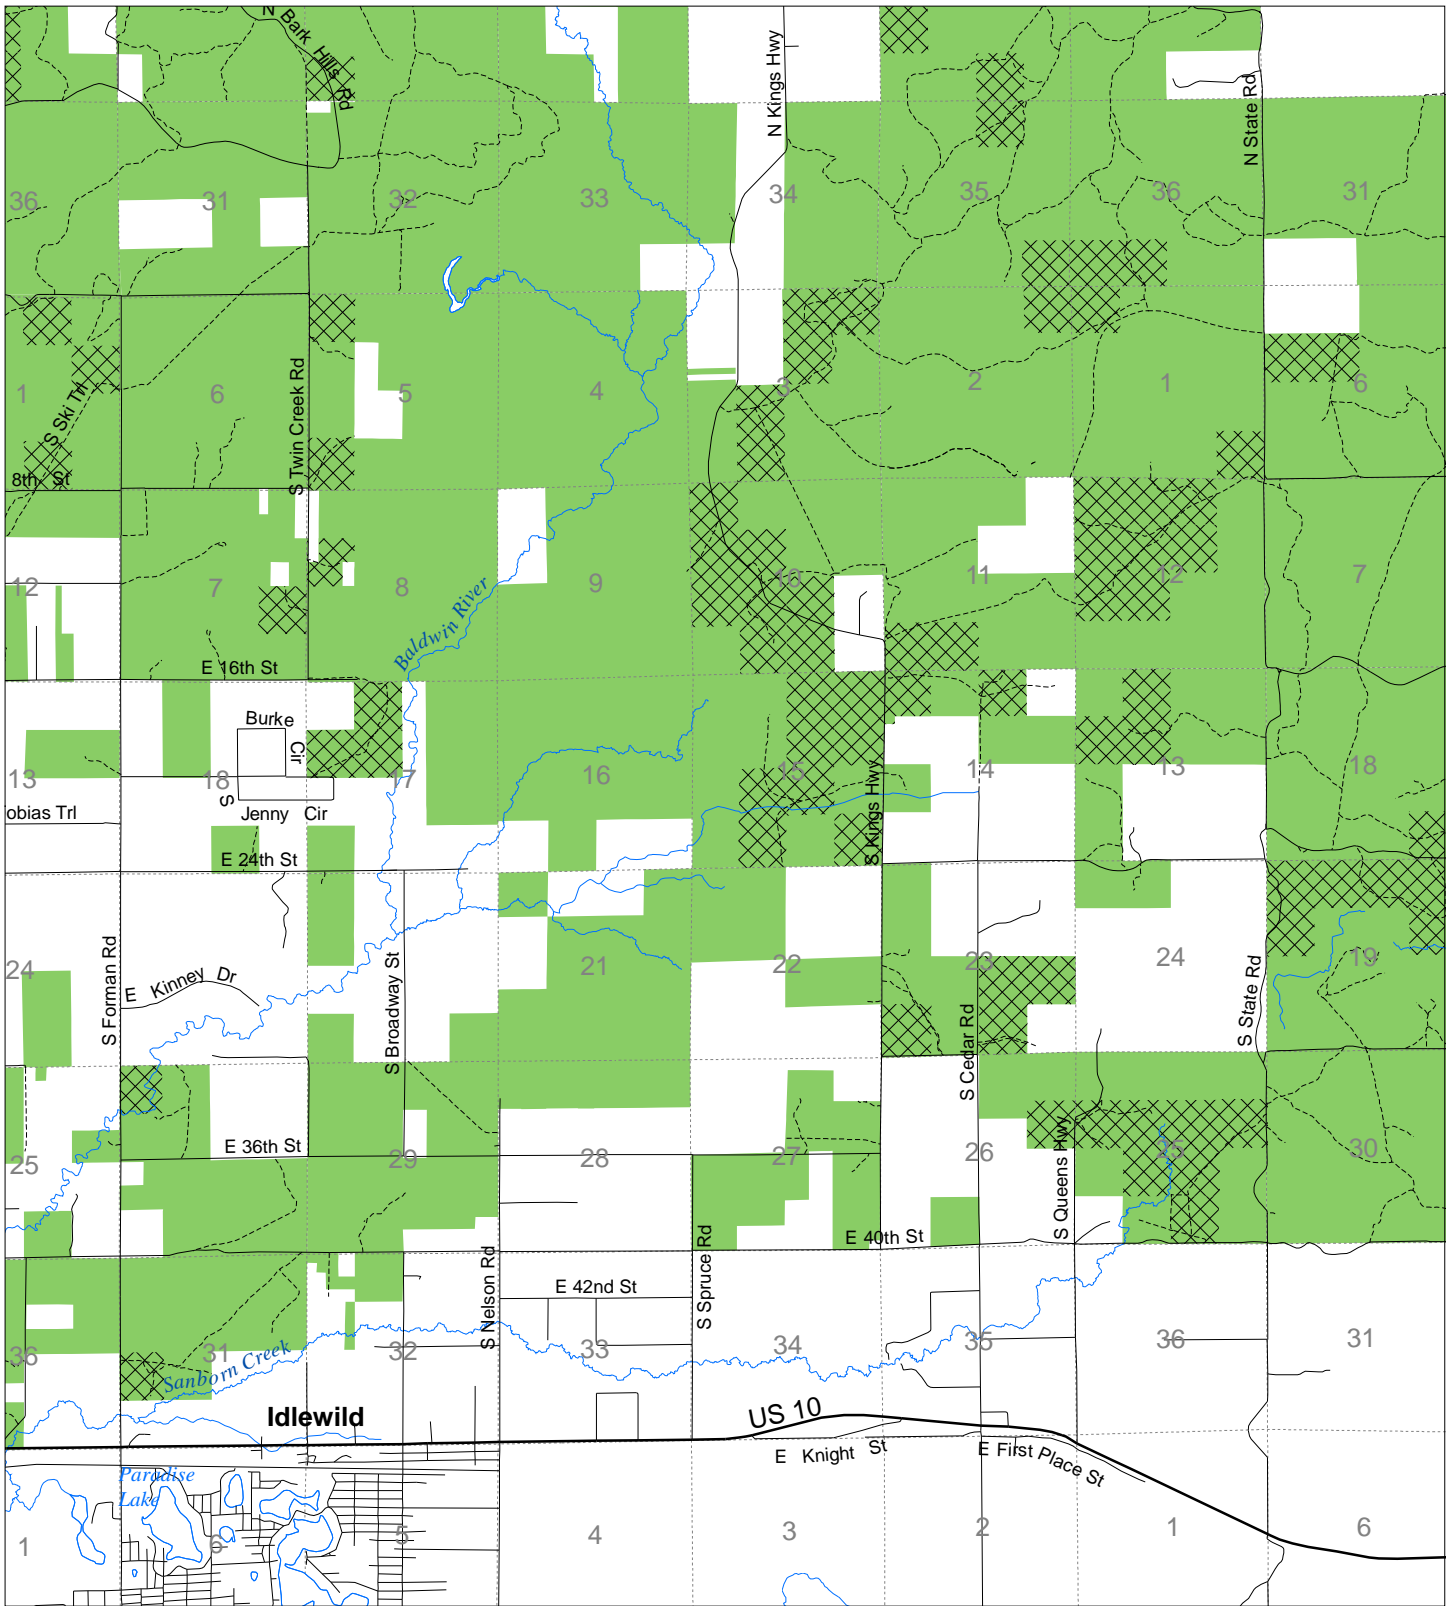

# Fuelwood Collection Lake County T18N, R12W

- State land open to fuelwood collection
- State land closed to fuelwood collection

Effective: April 1, 2019