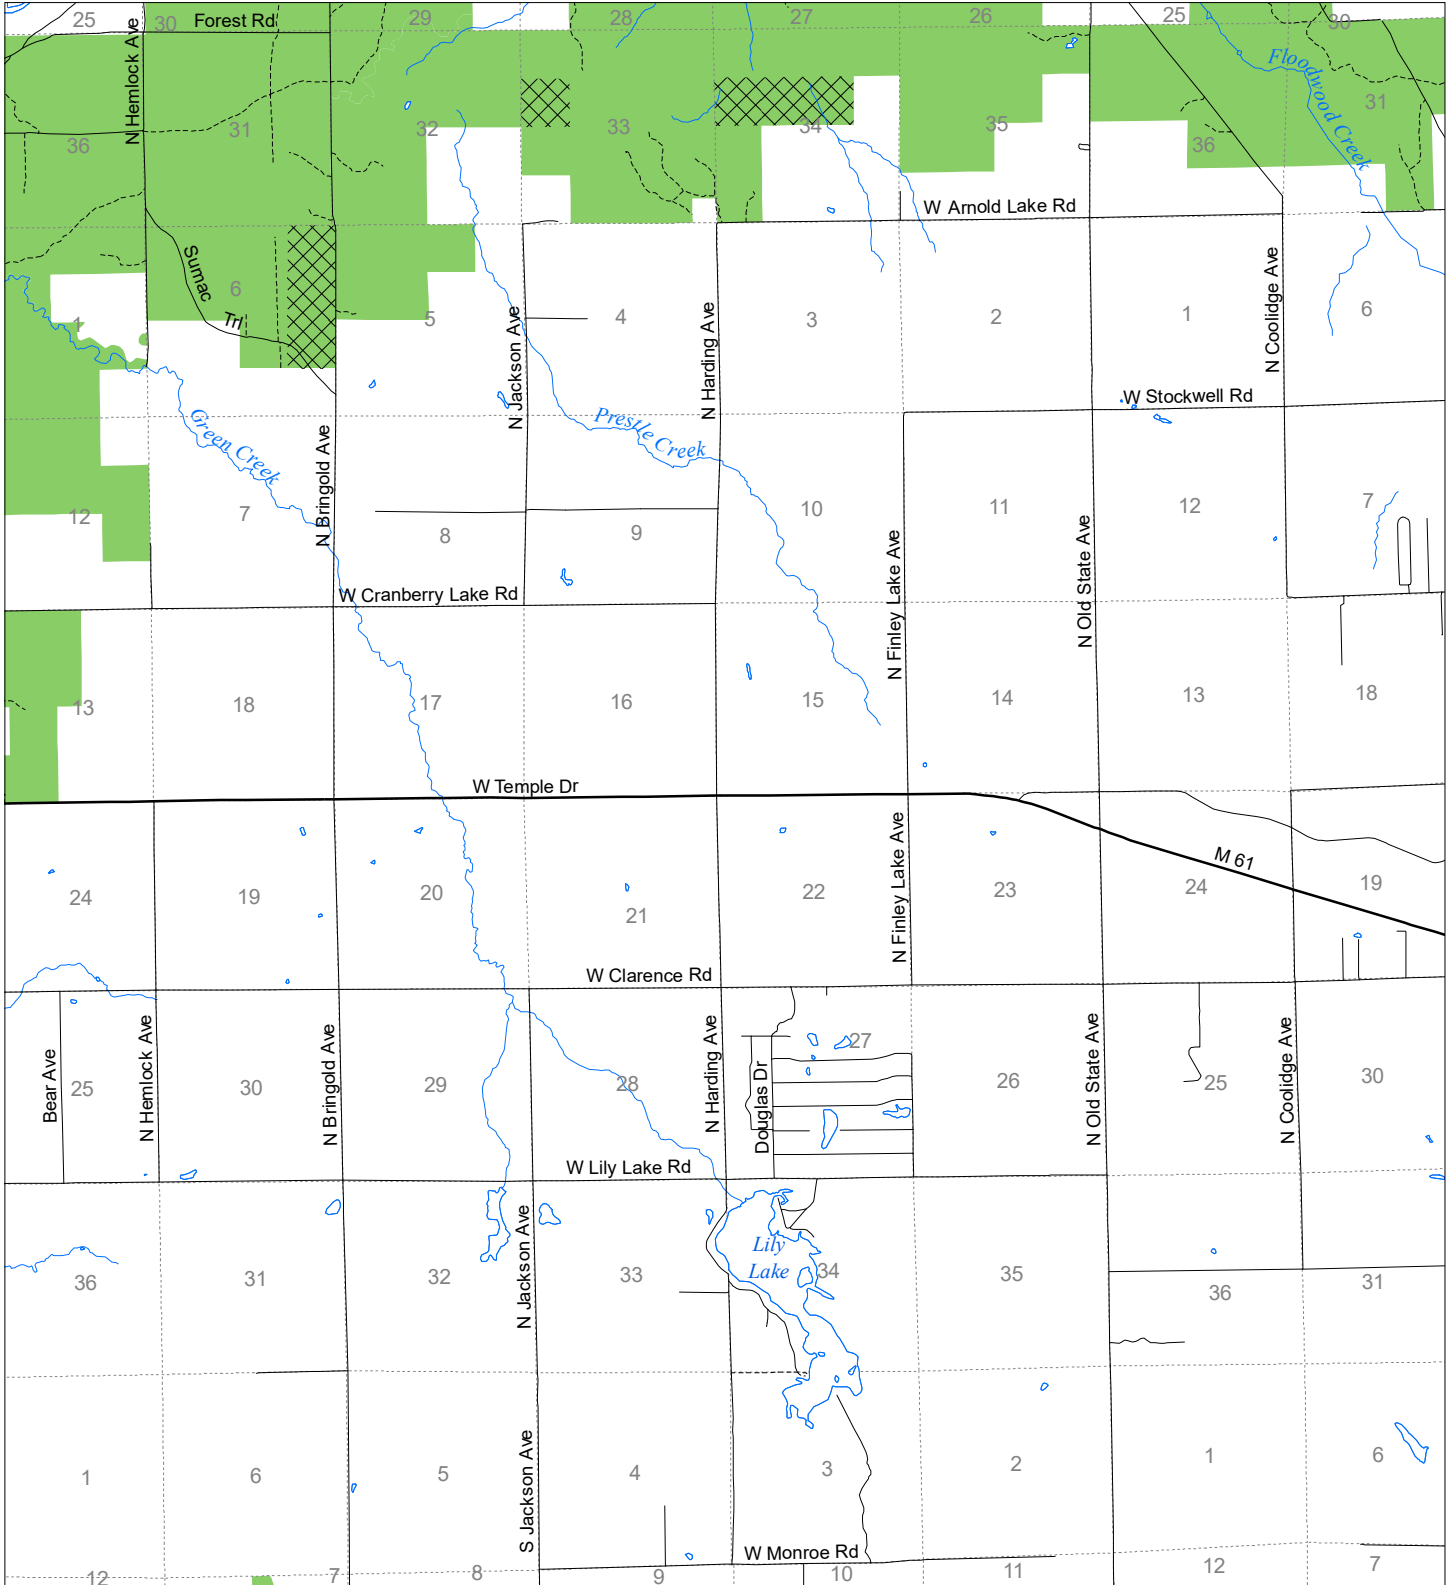

Fuelwood Collection Clare County T19N,R05W

- State land open to fuelwood collection
- State land closed to fuelwood collection

Effective: April 1, 2019