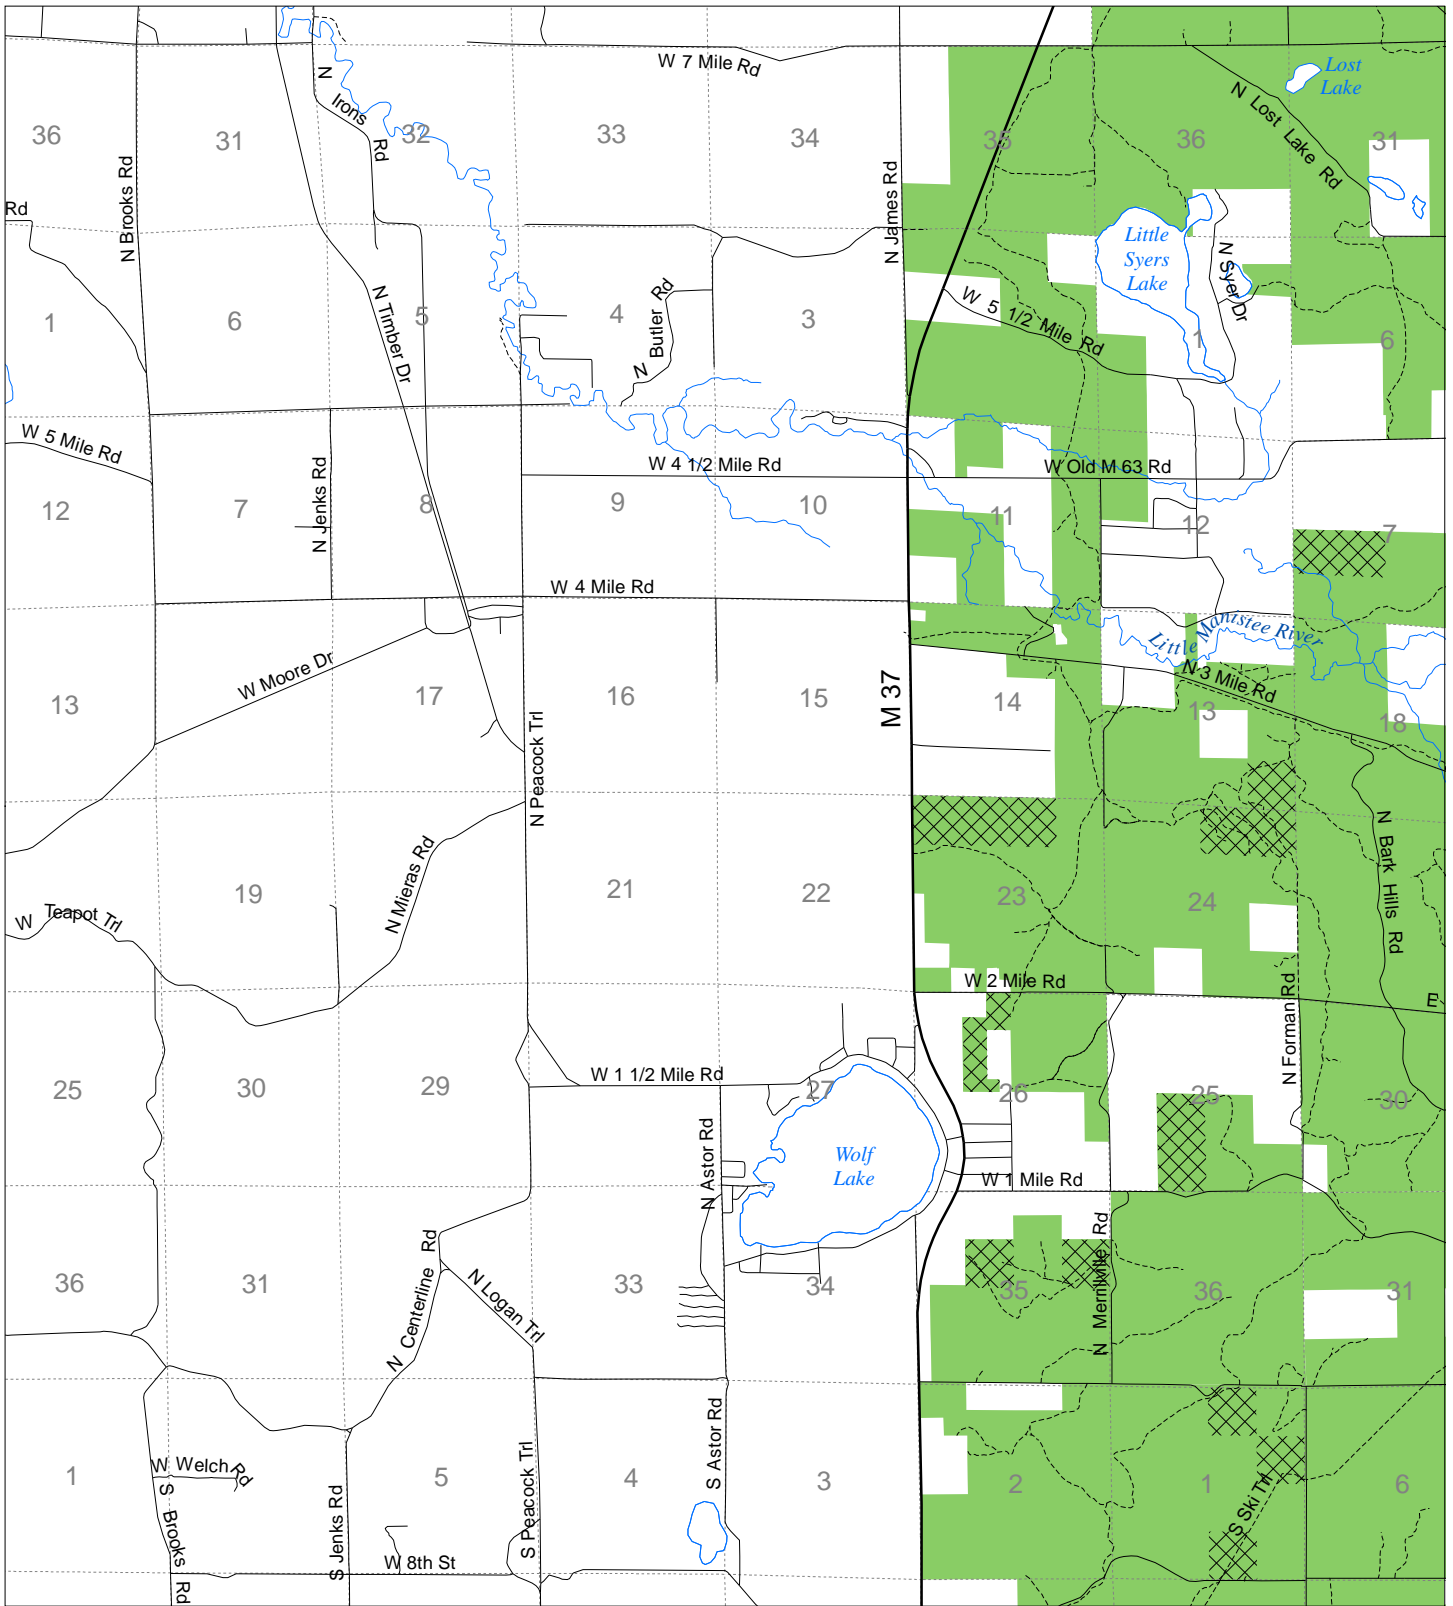

Fuelwood Collection Lake County T19N, R13W

- State land open to fuelwood collection
- State land closed to fuelwood collection

Effective: April 1, 2019