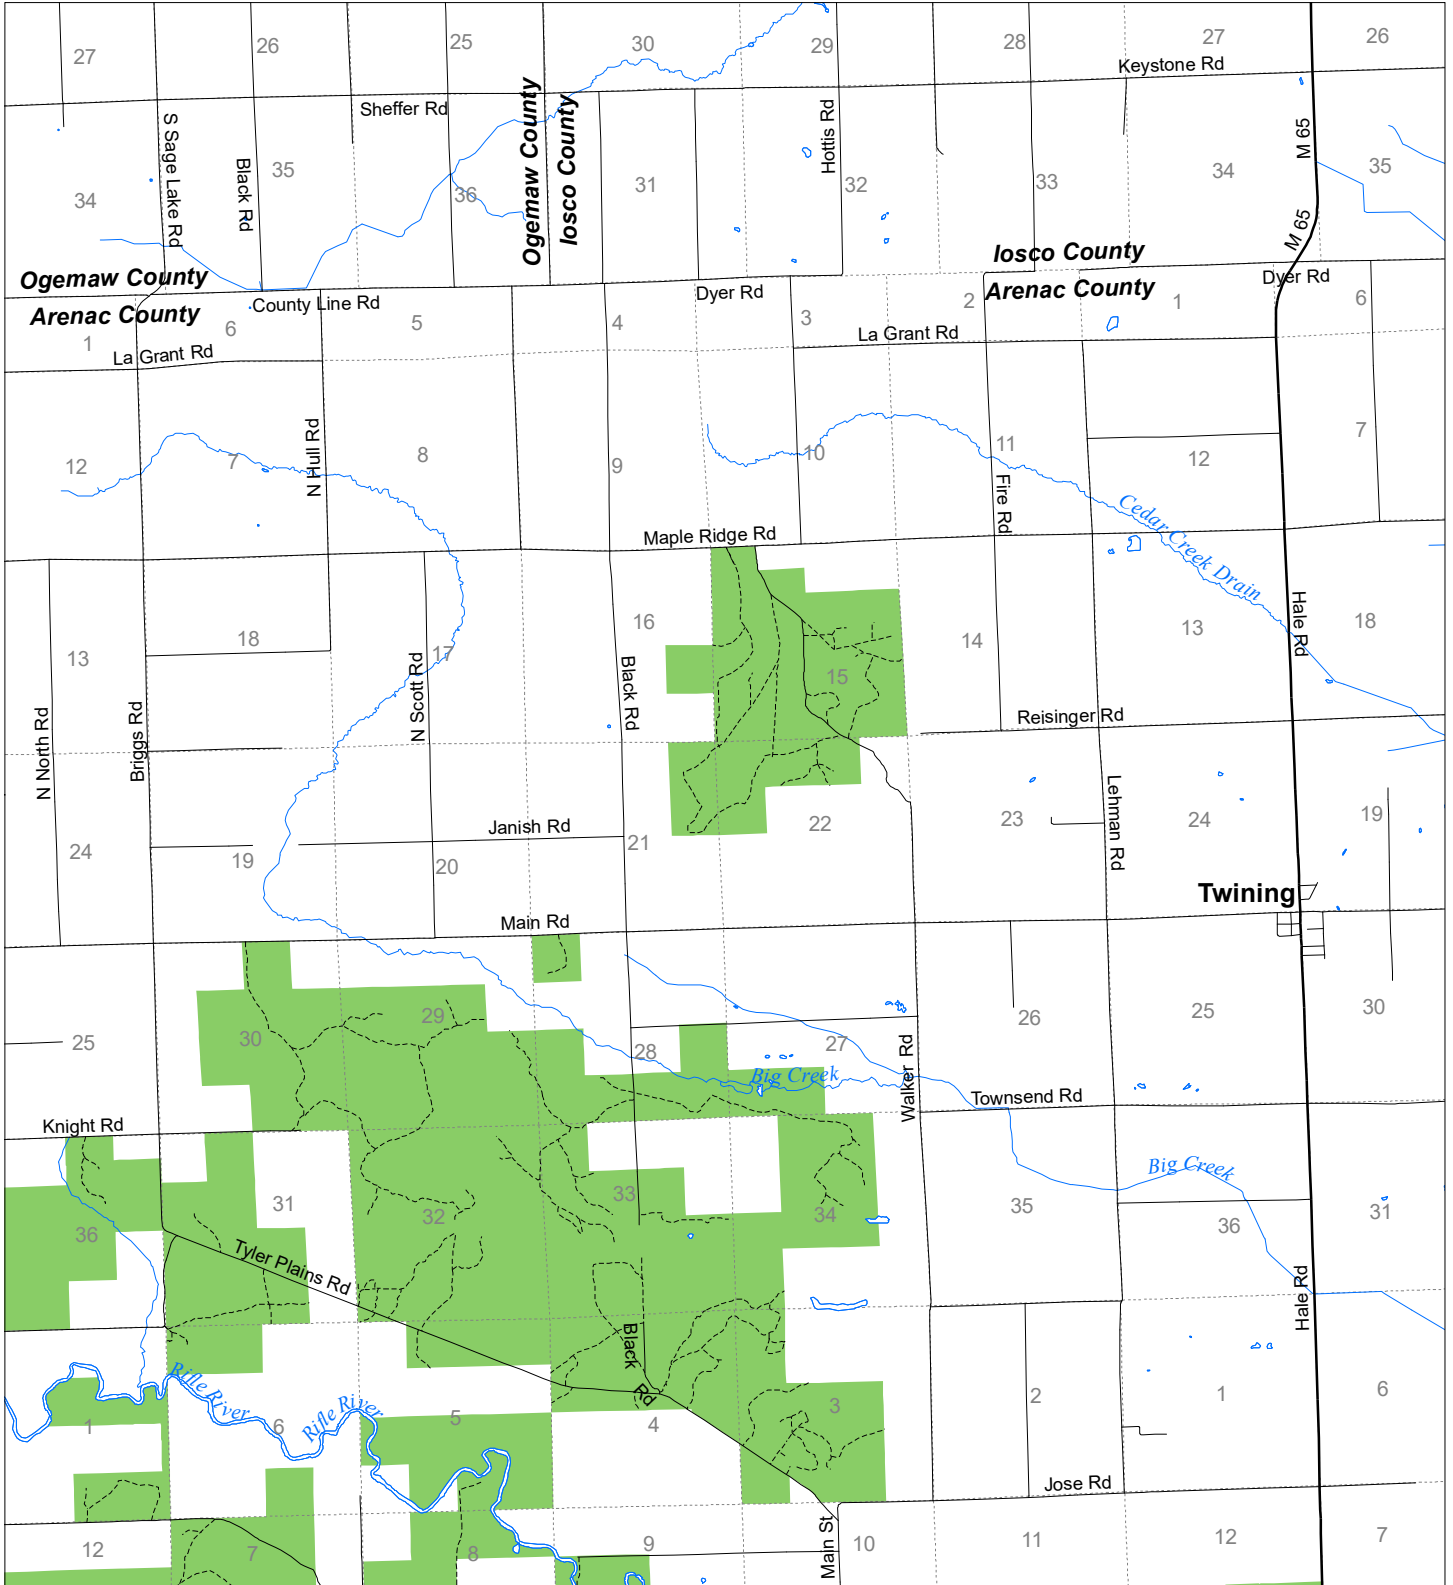

# Fuelwood Collection Arenac County T20N,R05E

- State land open to fuelwood collection
- State land closed to fuelwood collection

Effective: April 1, 2019

Date: 03/20/2019