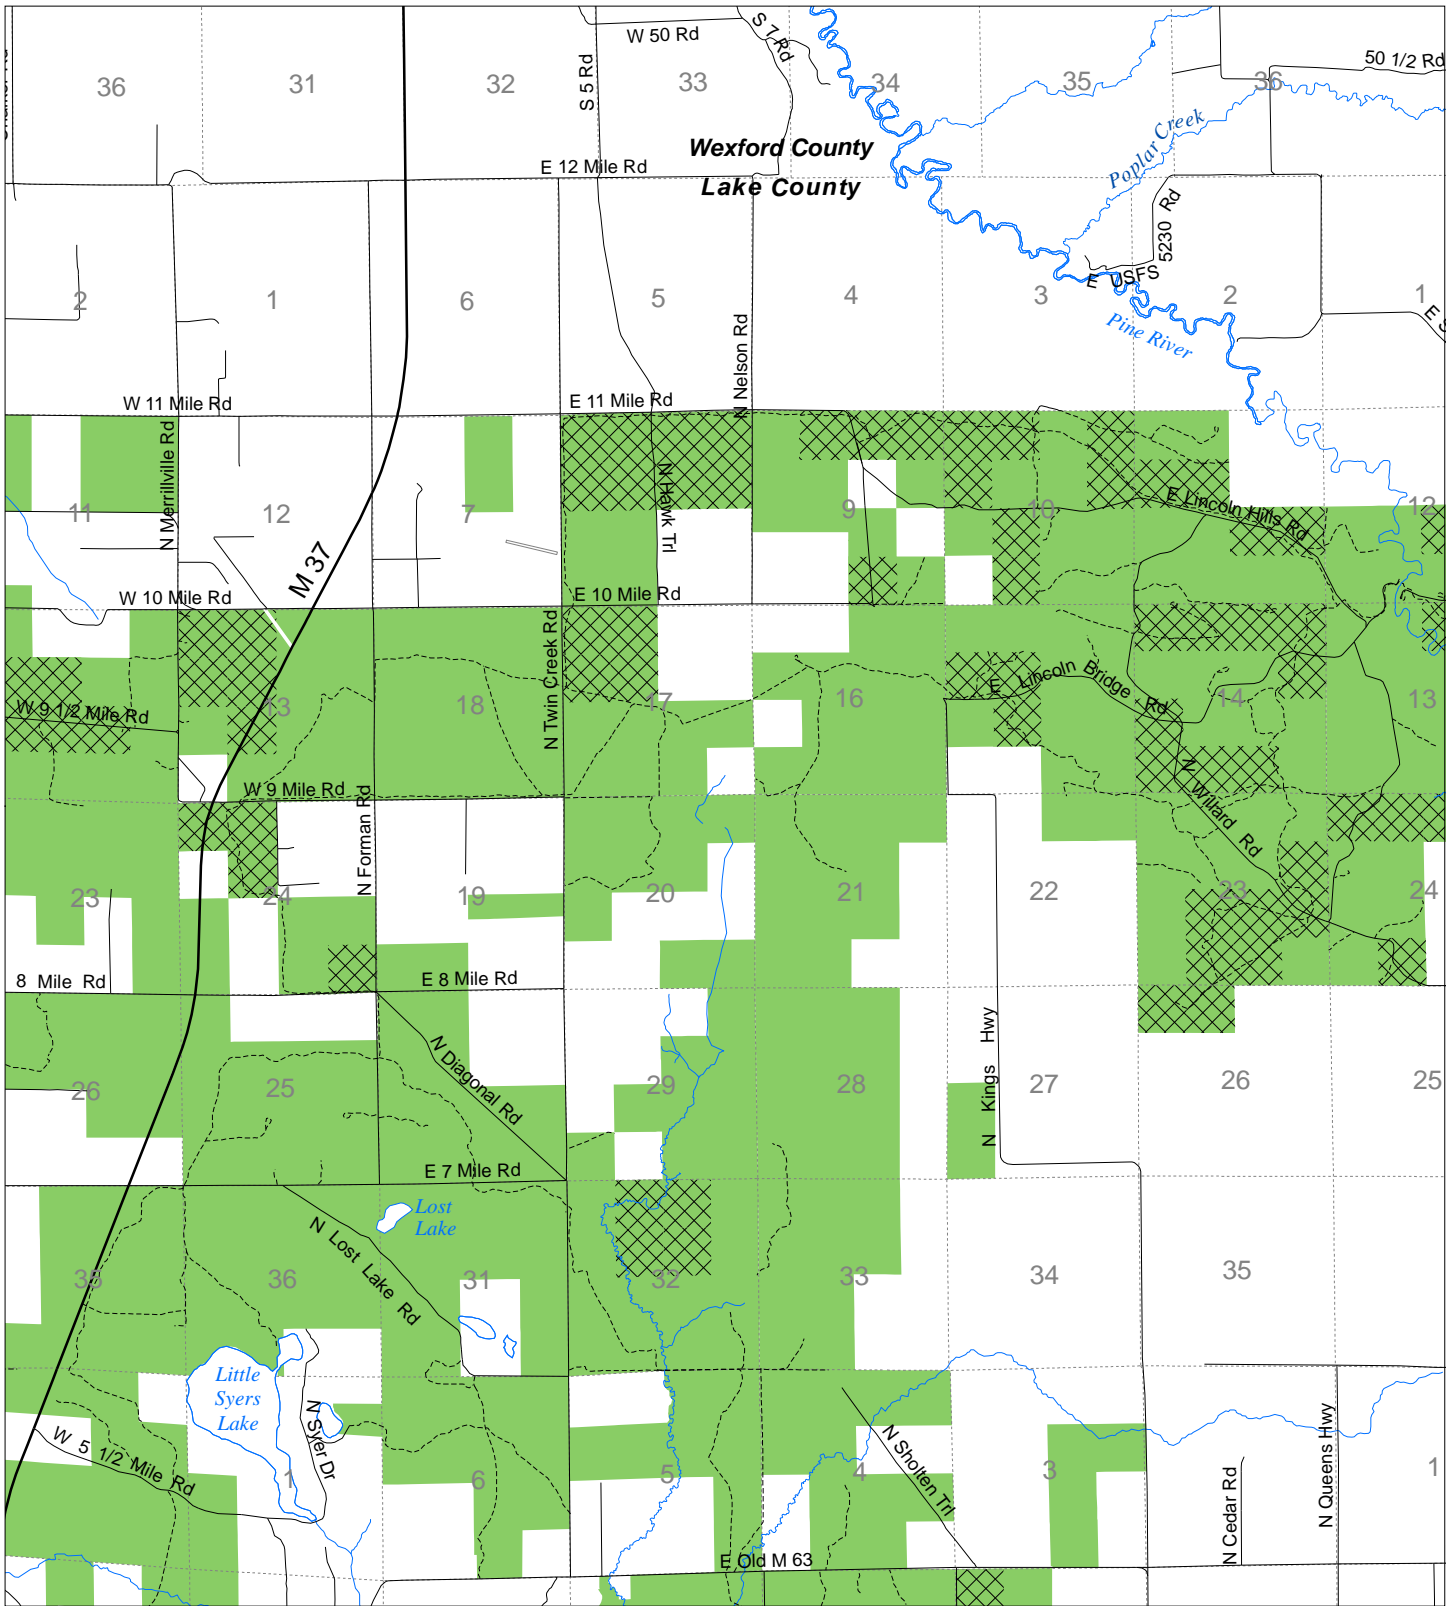

Fuelwood Collection Lake County T20N, R12W

- State land open to fuelwood collection
- State land closed to fuelwood collection

Effective: April 1, 2019