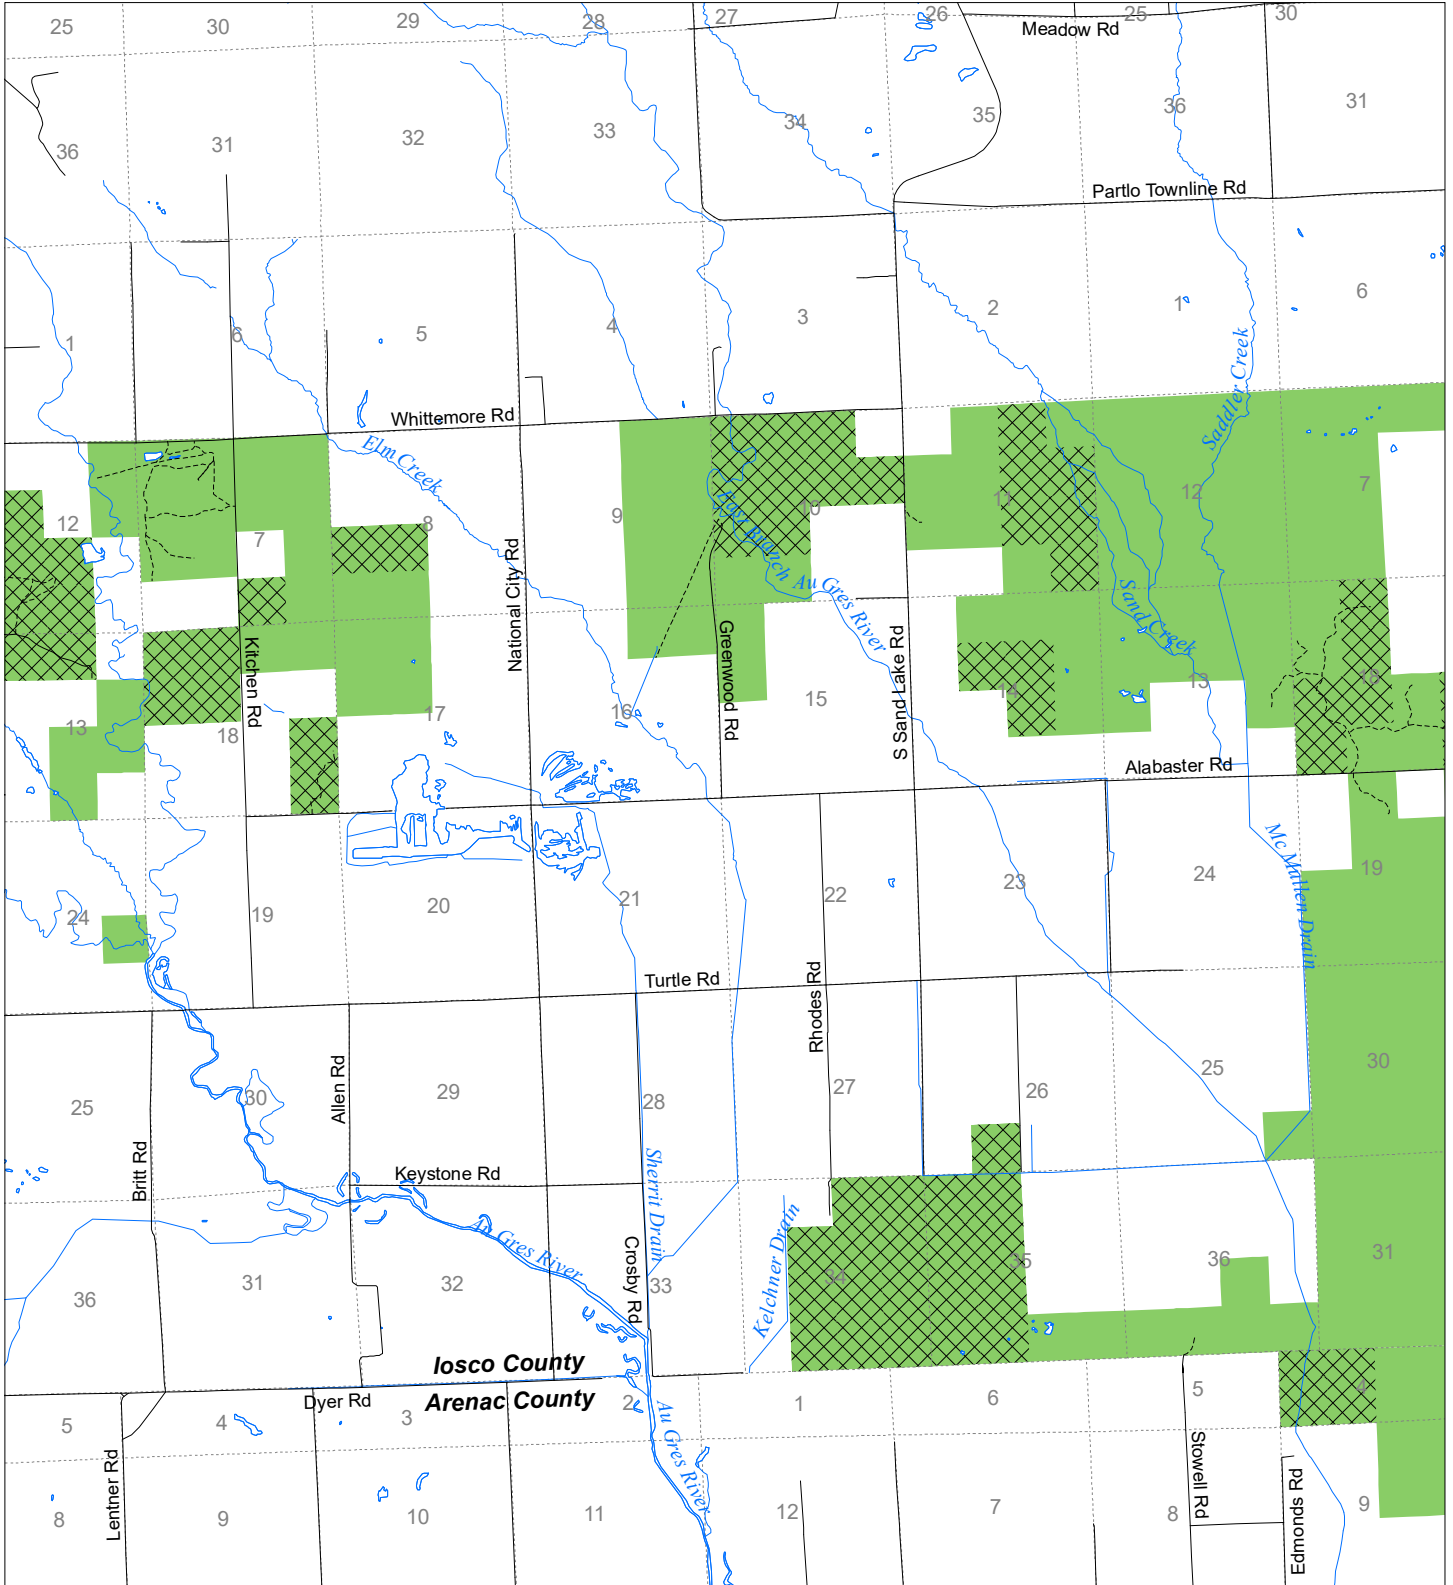

# Fuelwood Collection Iosco County T21N,R06E

- State land open to fuelwood collection
- State land closed to fuelwood collection

Effective: April 1, 2019