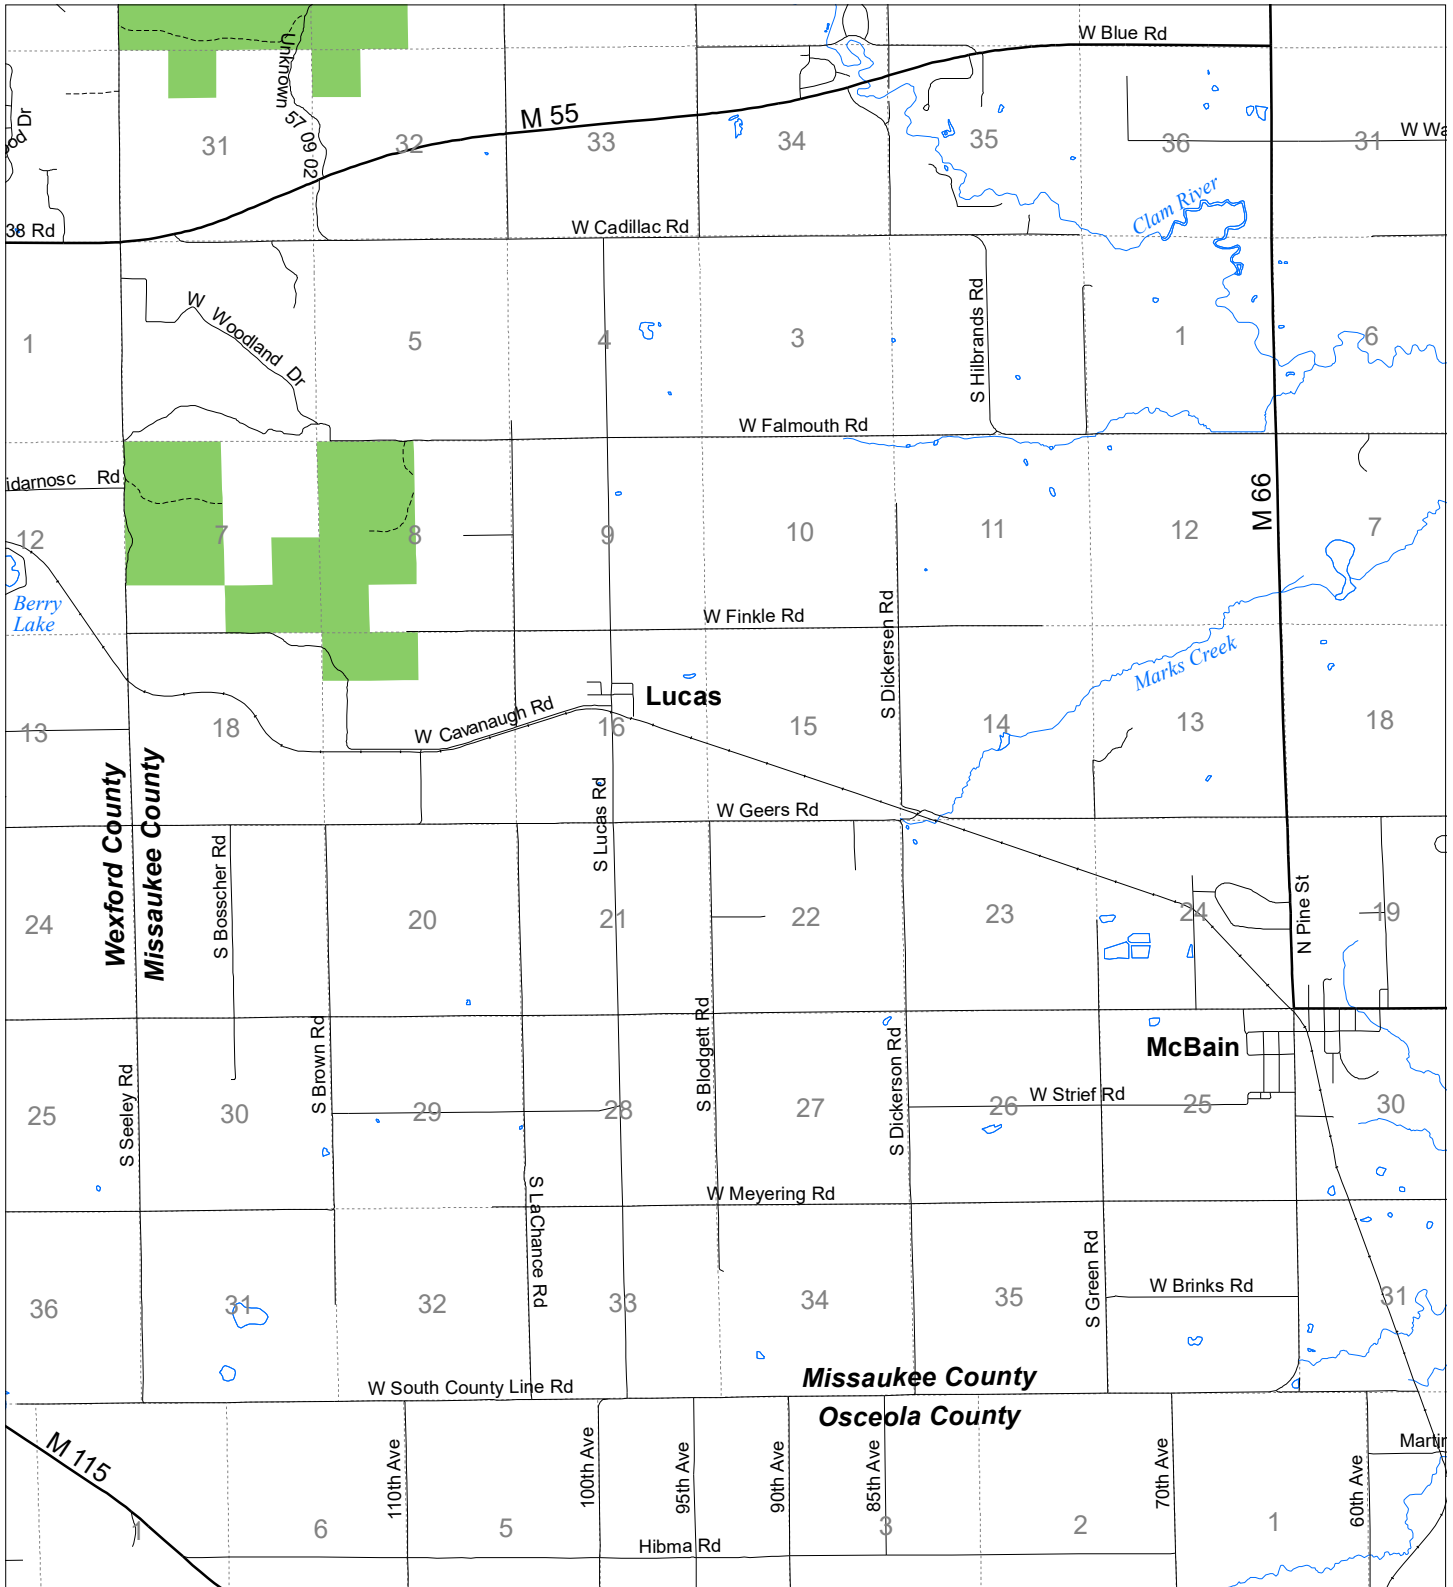

Fuelwood Collection  
Missaukee County  
**T21N, R08W**

- State land open to fuelwood collection
- State land closed to fuelwood collection

Effective: April 1, 2019