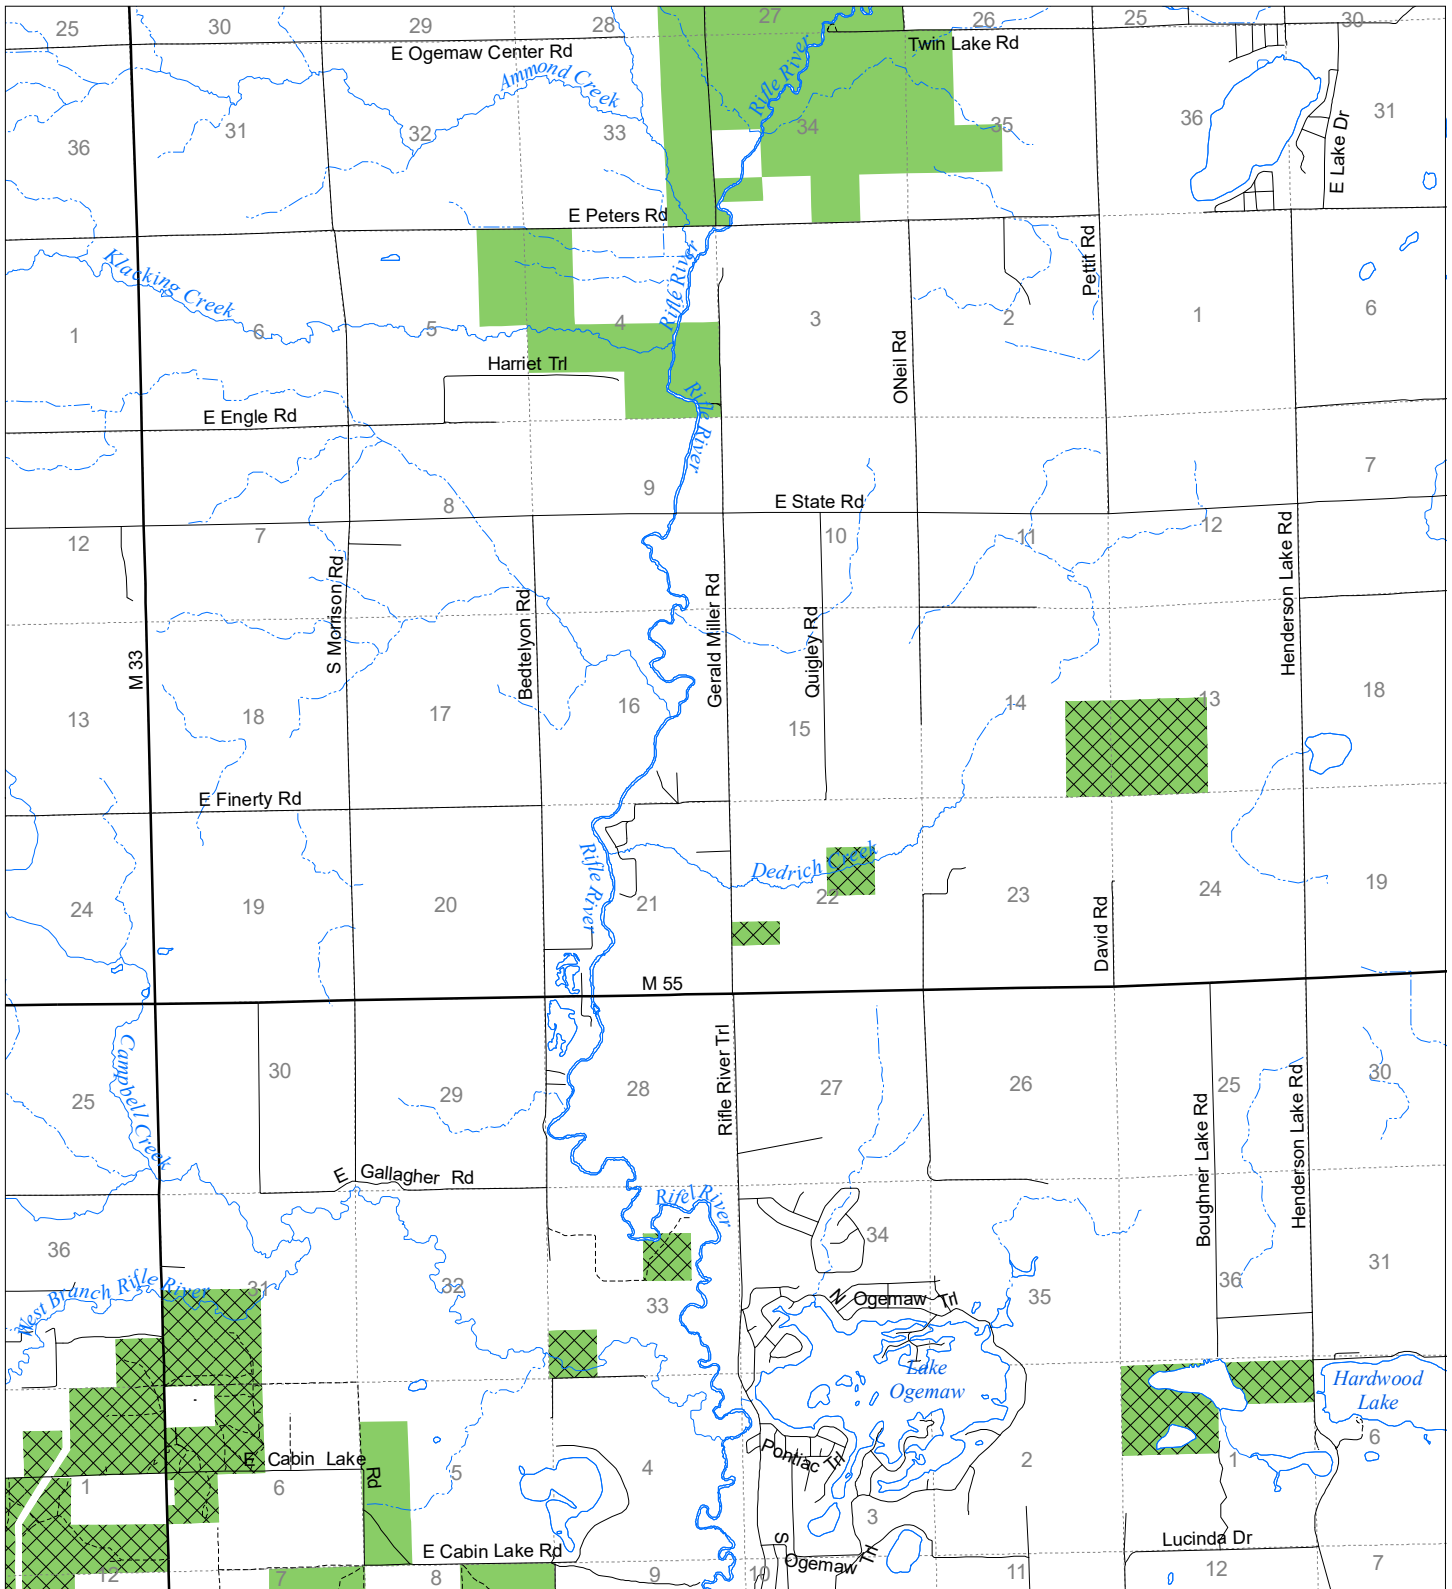

Fuelwood Collection Ogemaw County T22N,R03E

- State land open to fuelwood collection
- State land closed to fuelwood collection

Effective: April 1, 2019

Date: 03/20/2019