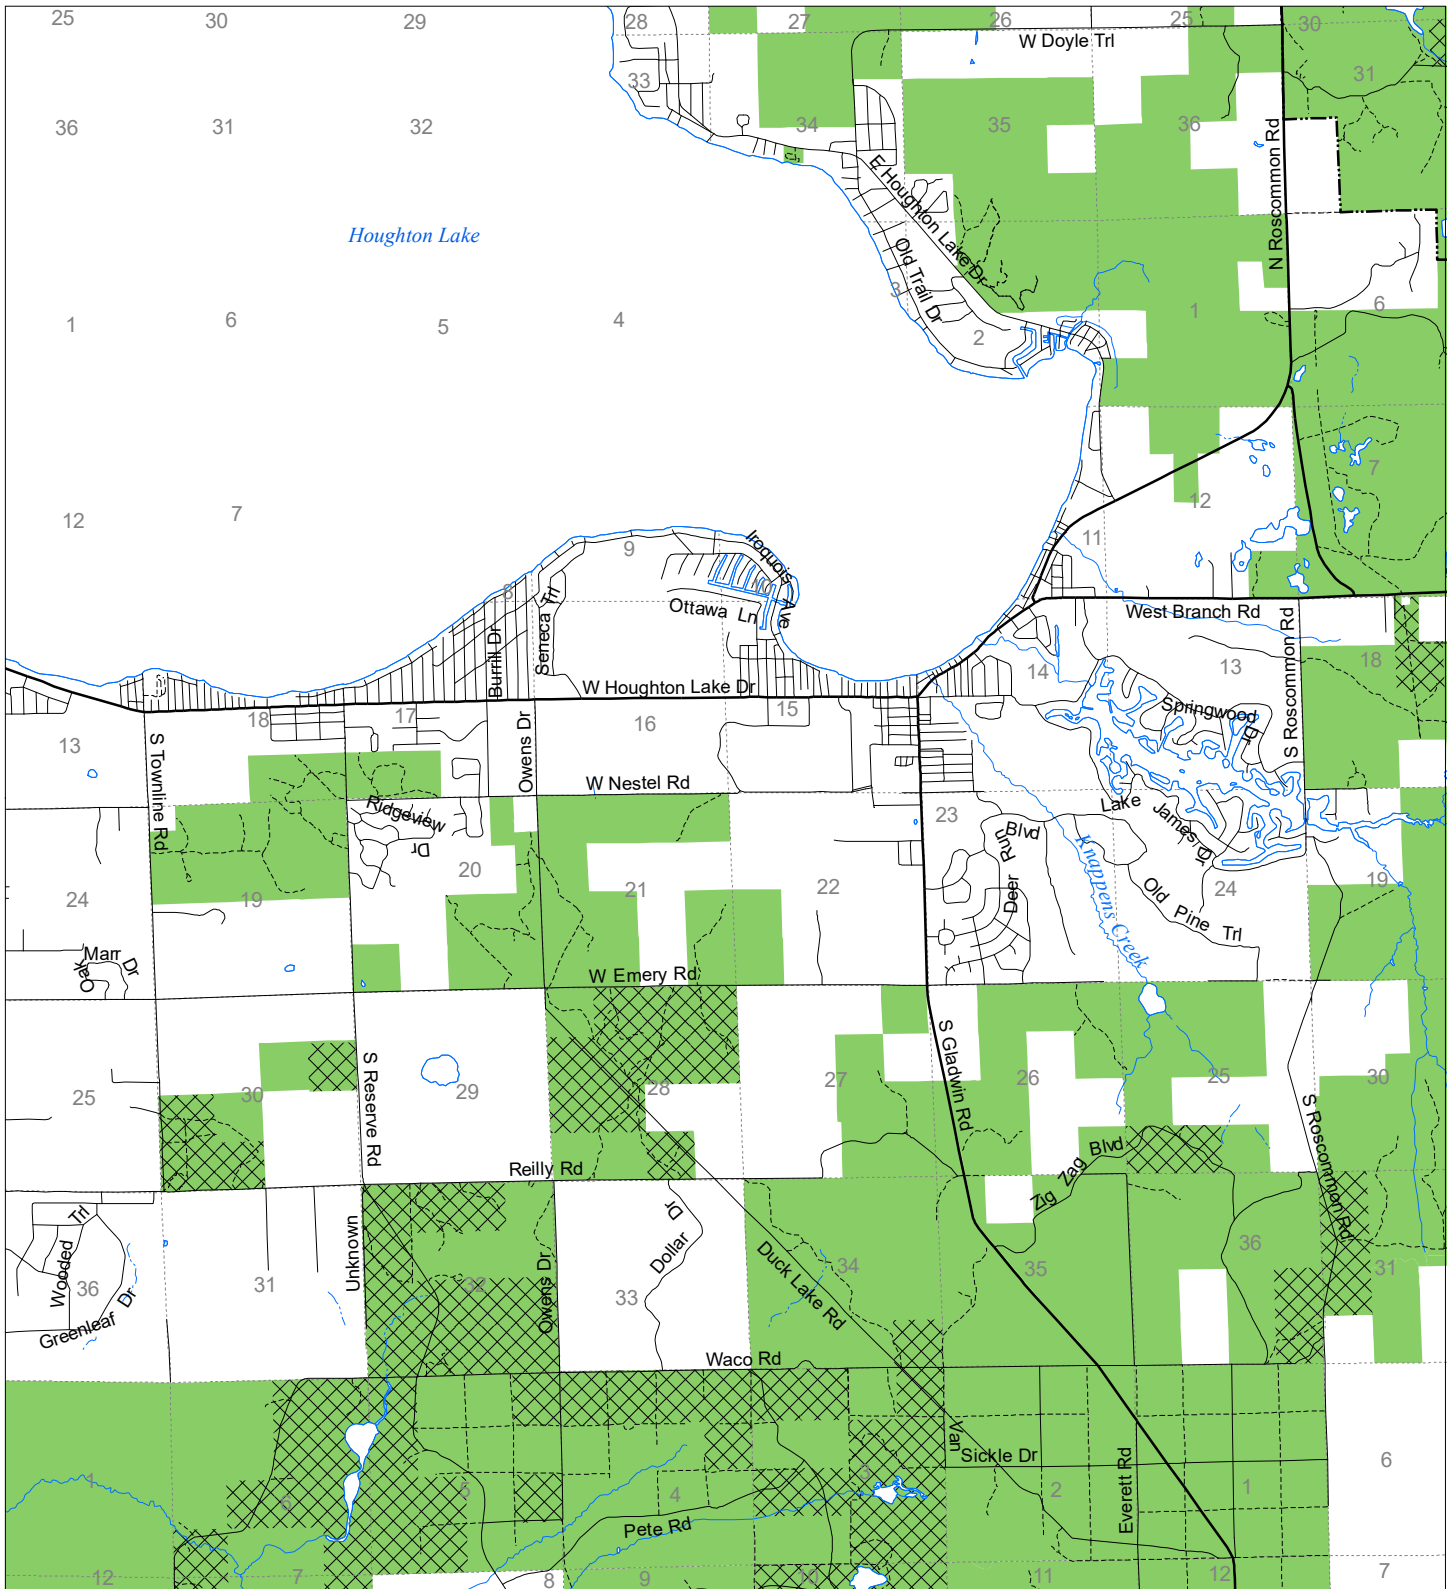

Fuelwood Collection  
Roscommon County  
**T22N,R03W**

- State land open to fuelwood collection
- State land closed to fuelwood collection

Effective: April 1, 2019