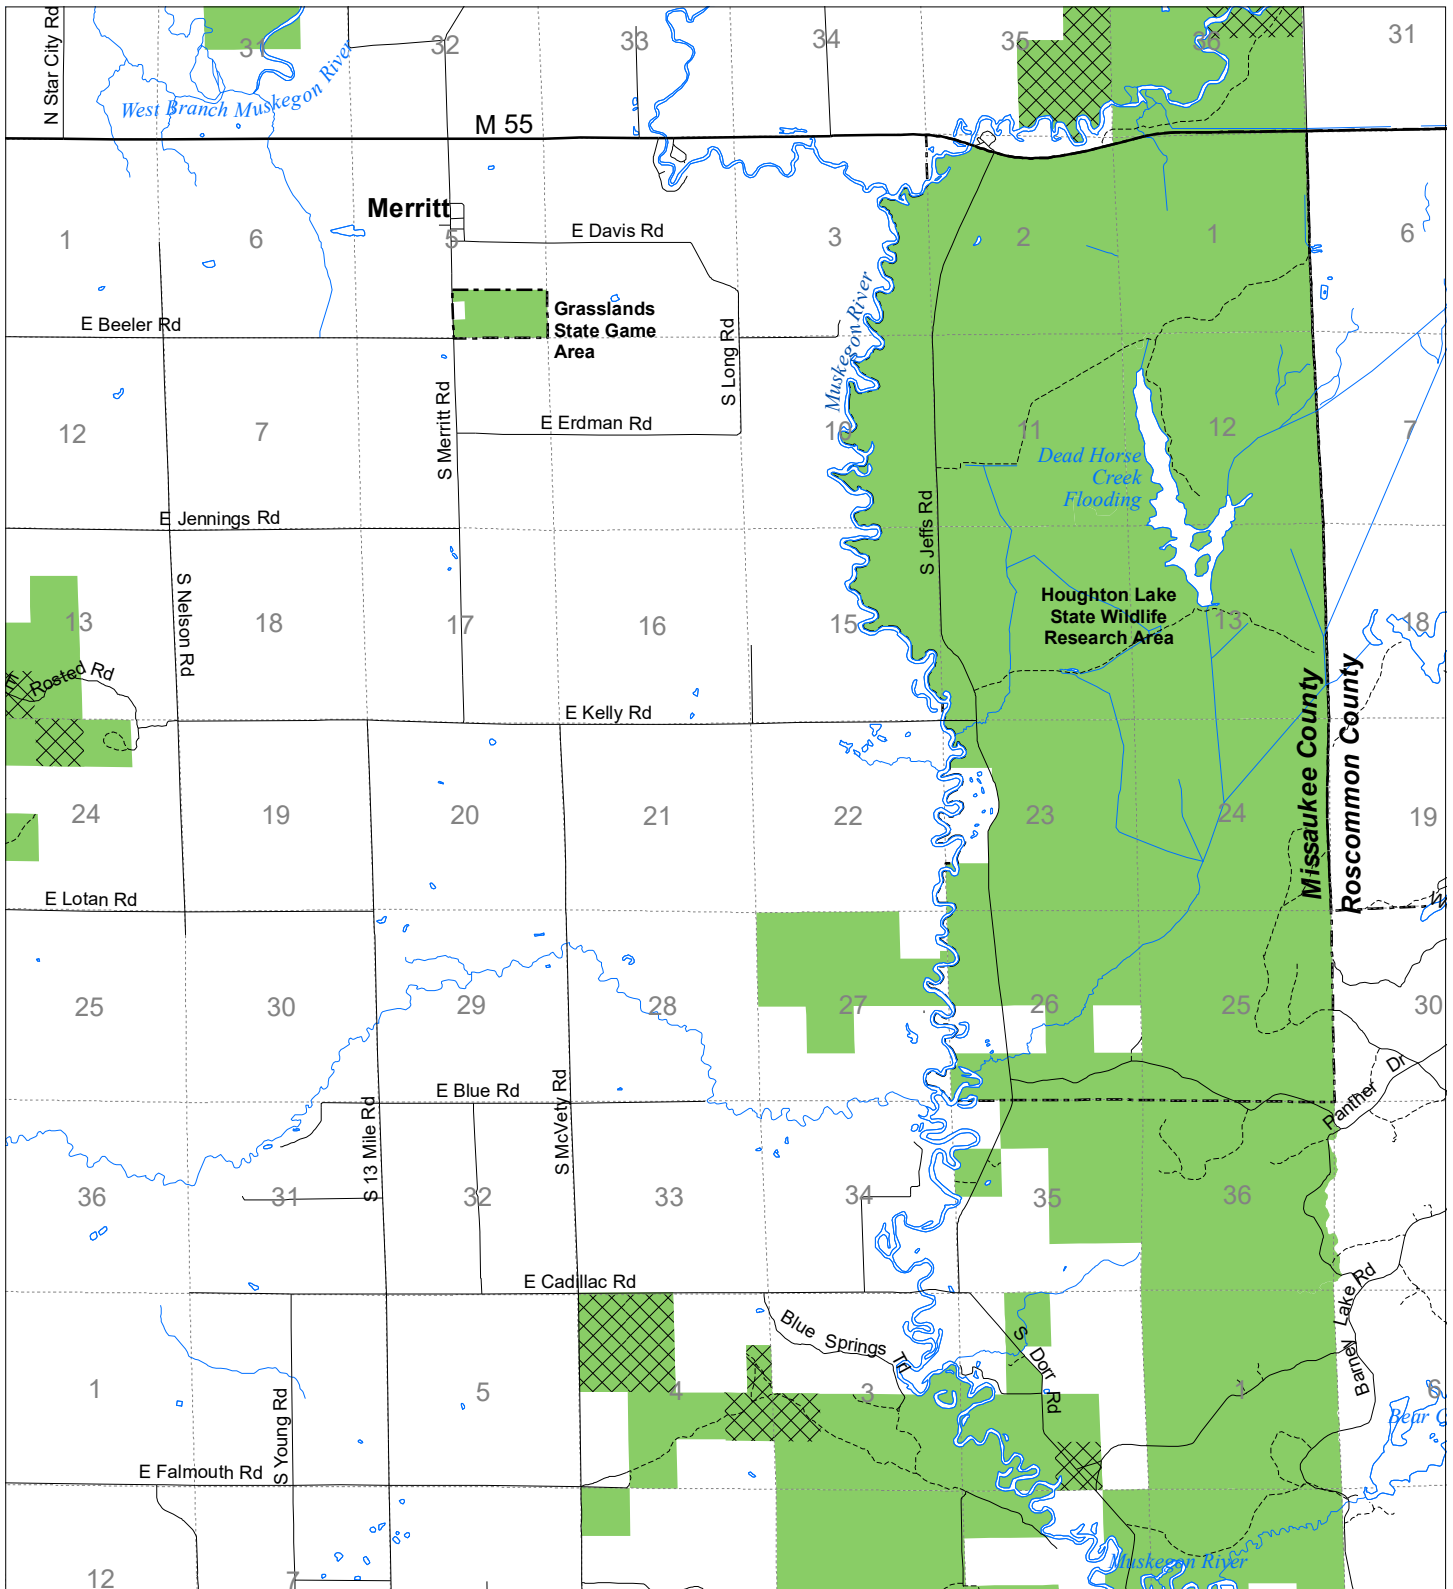

Fuelwood Collection Missaukee County T22N, R05W

- State land open to fuelwood collection
- State land closed to fuelwood collection

Effective: April 1, 2019