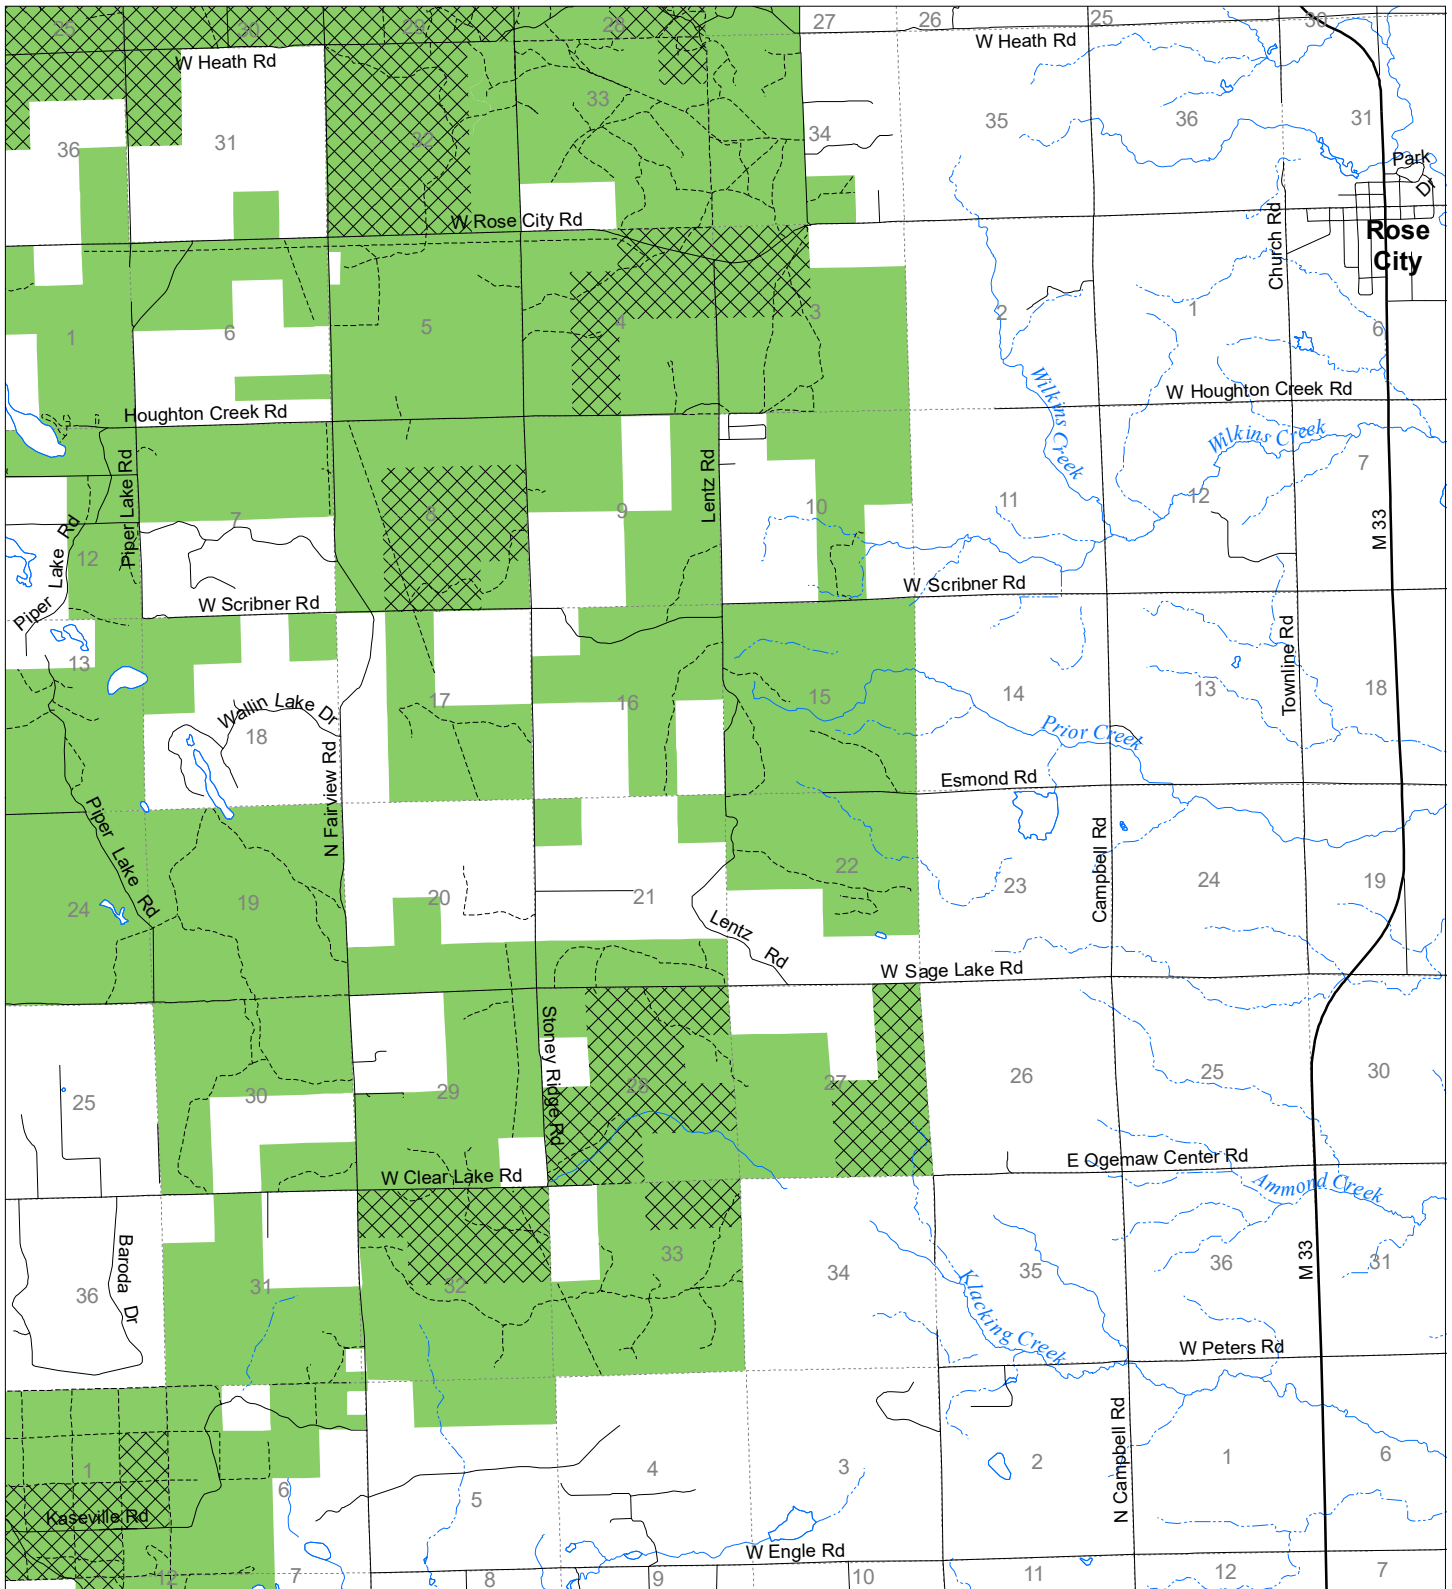

# Fuelwood Collection Ogemaw County T23N,R02E

- State land open to fuelwood collection
- State land closed to fuelwood collection

Effective: April 1, 2019