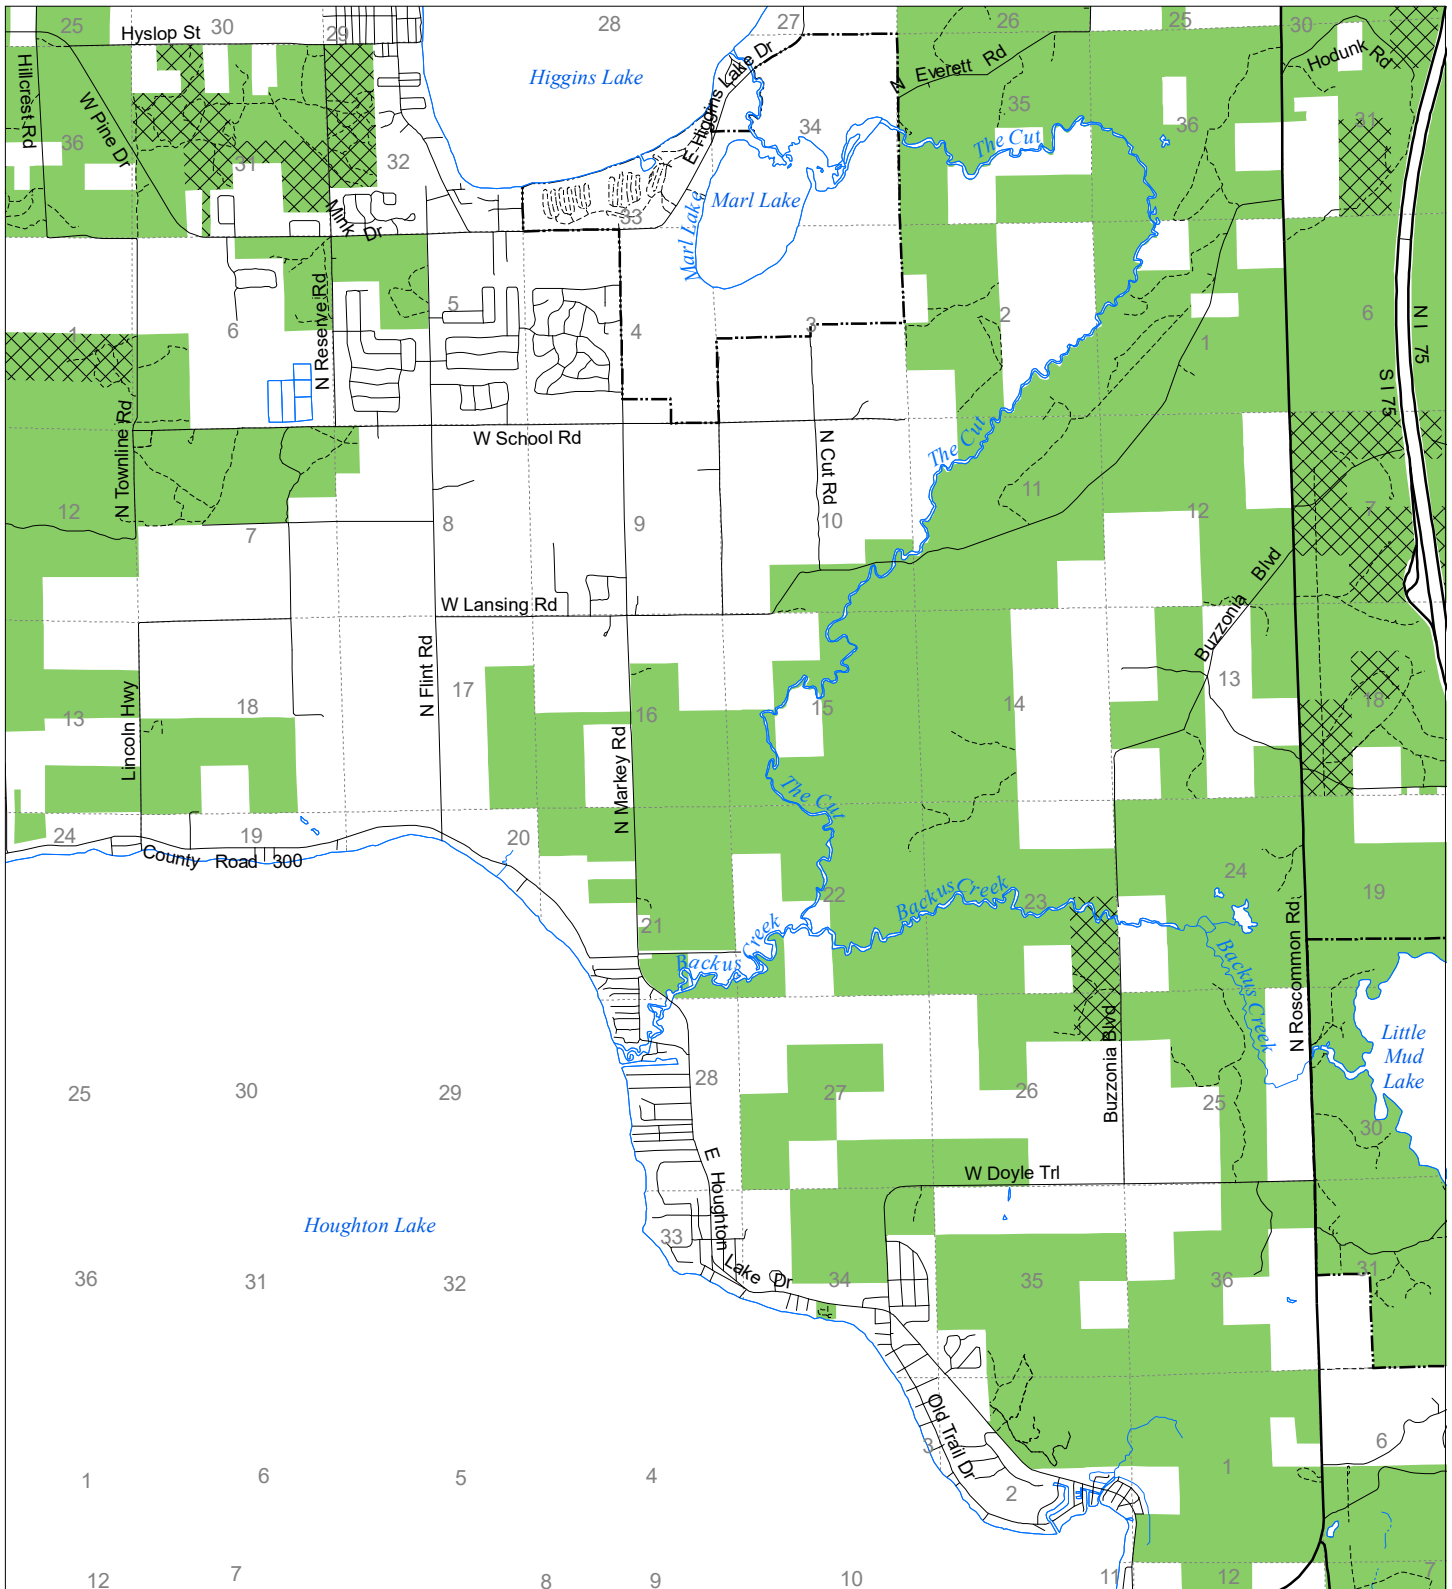

Fuelwood Collection Roscommon County T23N,R03W

- State land open to fuelwood collection
- State land closed to fuelwood collection

Effective: April 1, 2019

Date: 03/20/2019