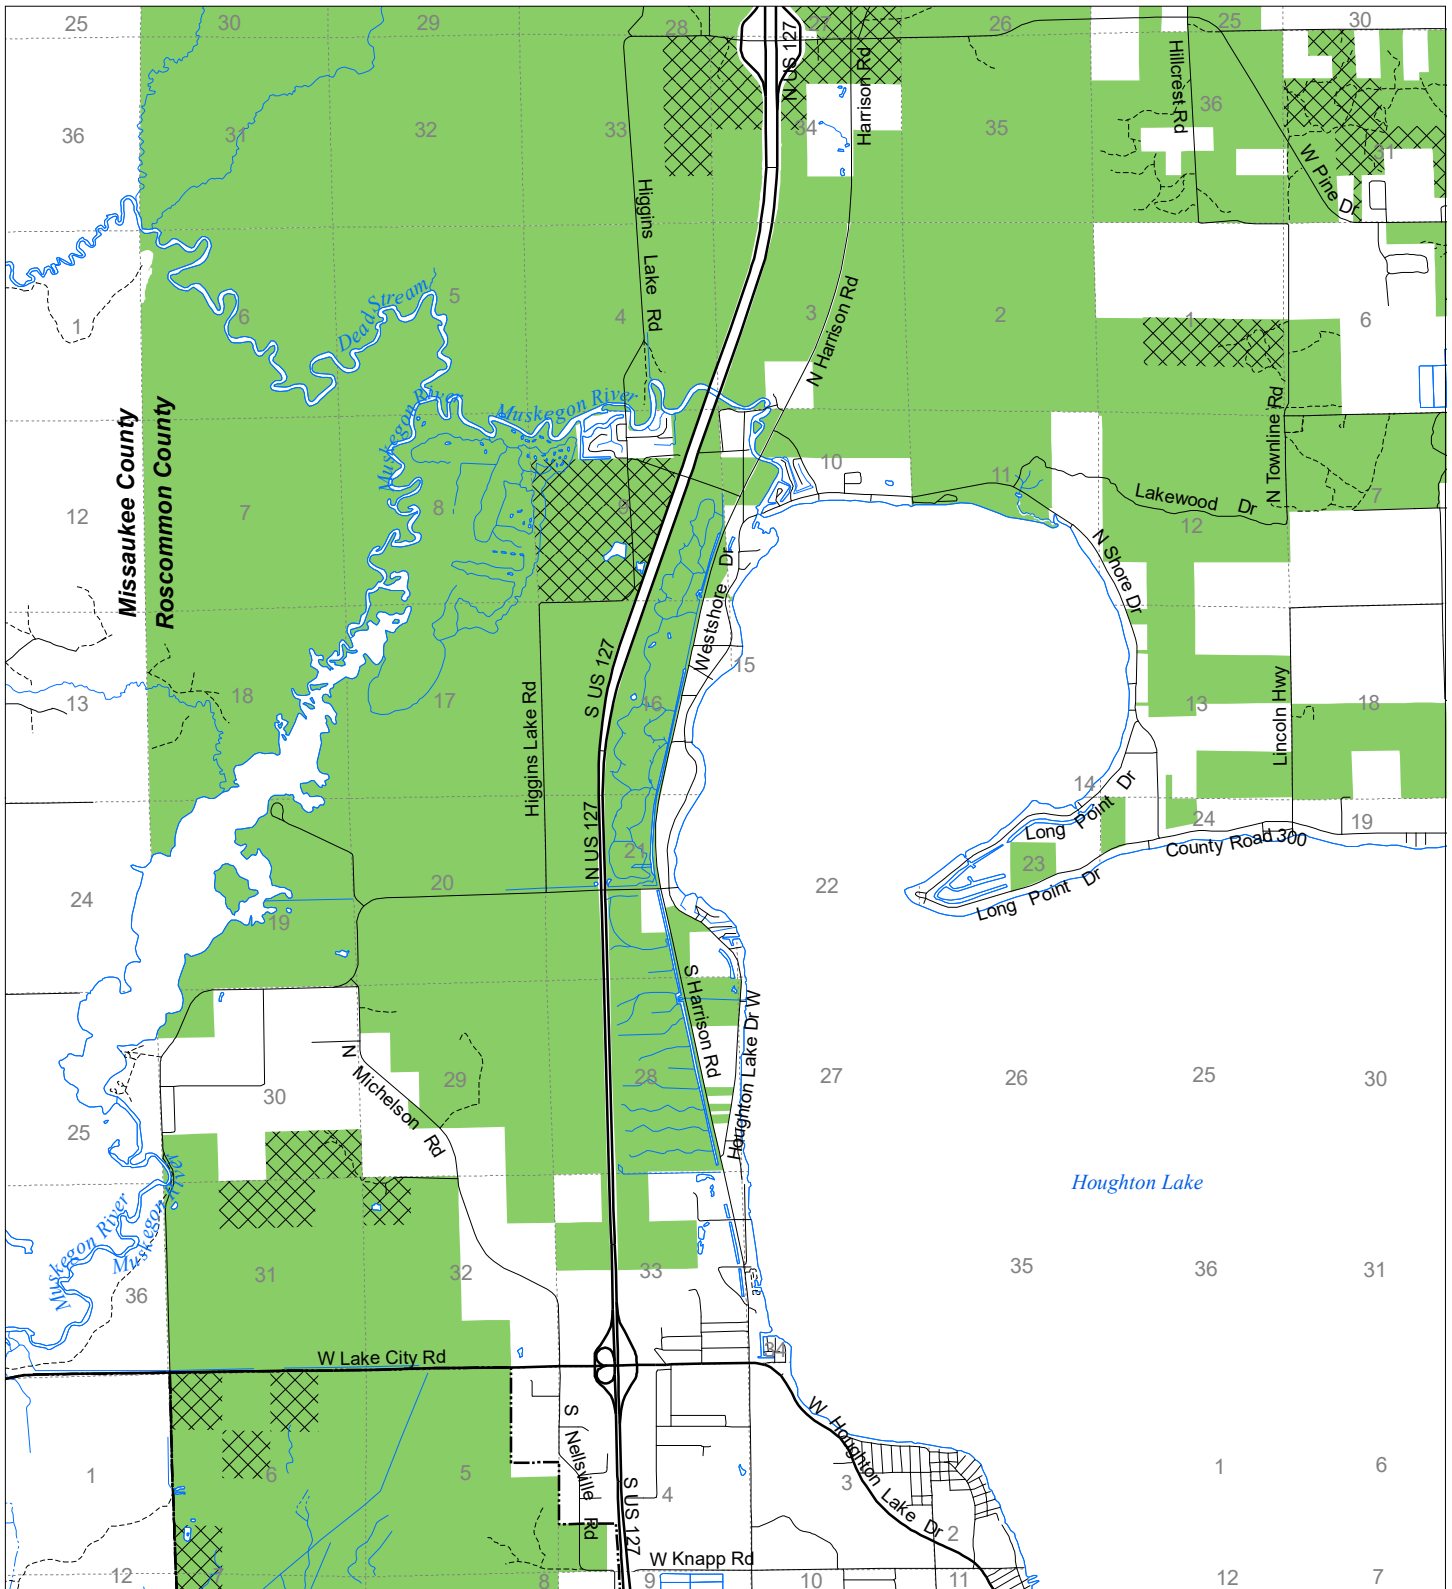

Fuelwood Collection
Roscommon County
T23N,R04W

- State land open to fuelwood collection
- State land closed to fuelwood collection

Effective: April 1, 2019

Date: 03/20/2019