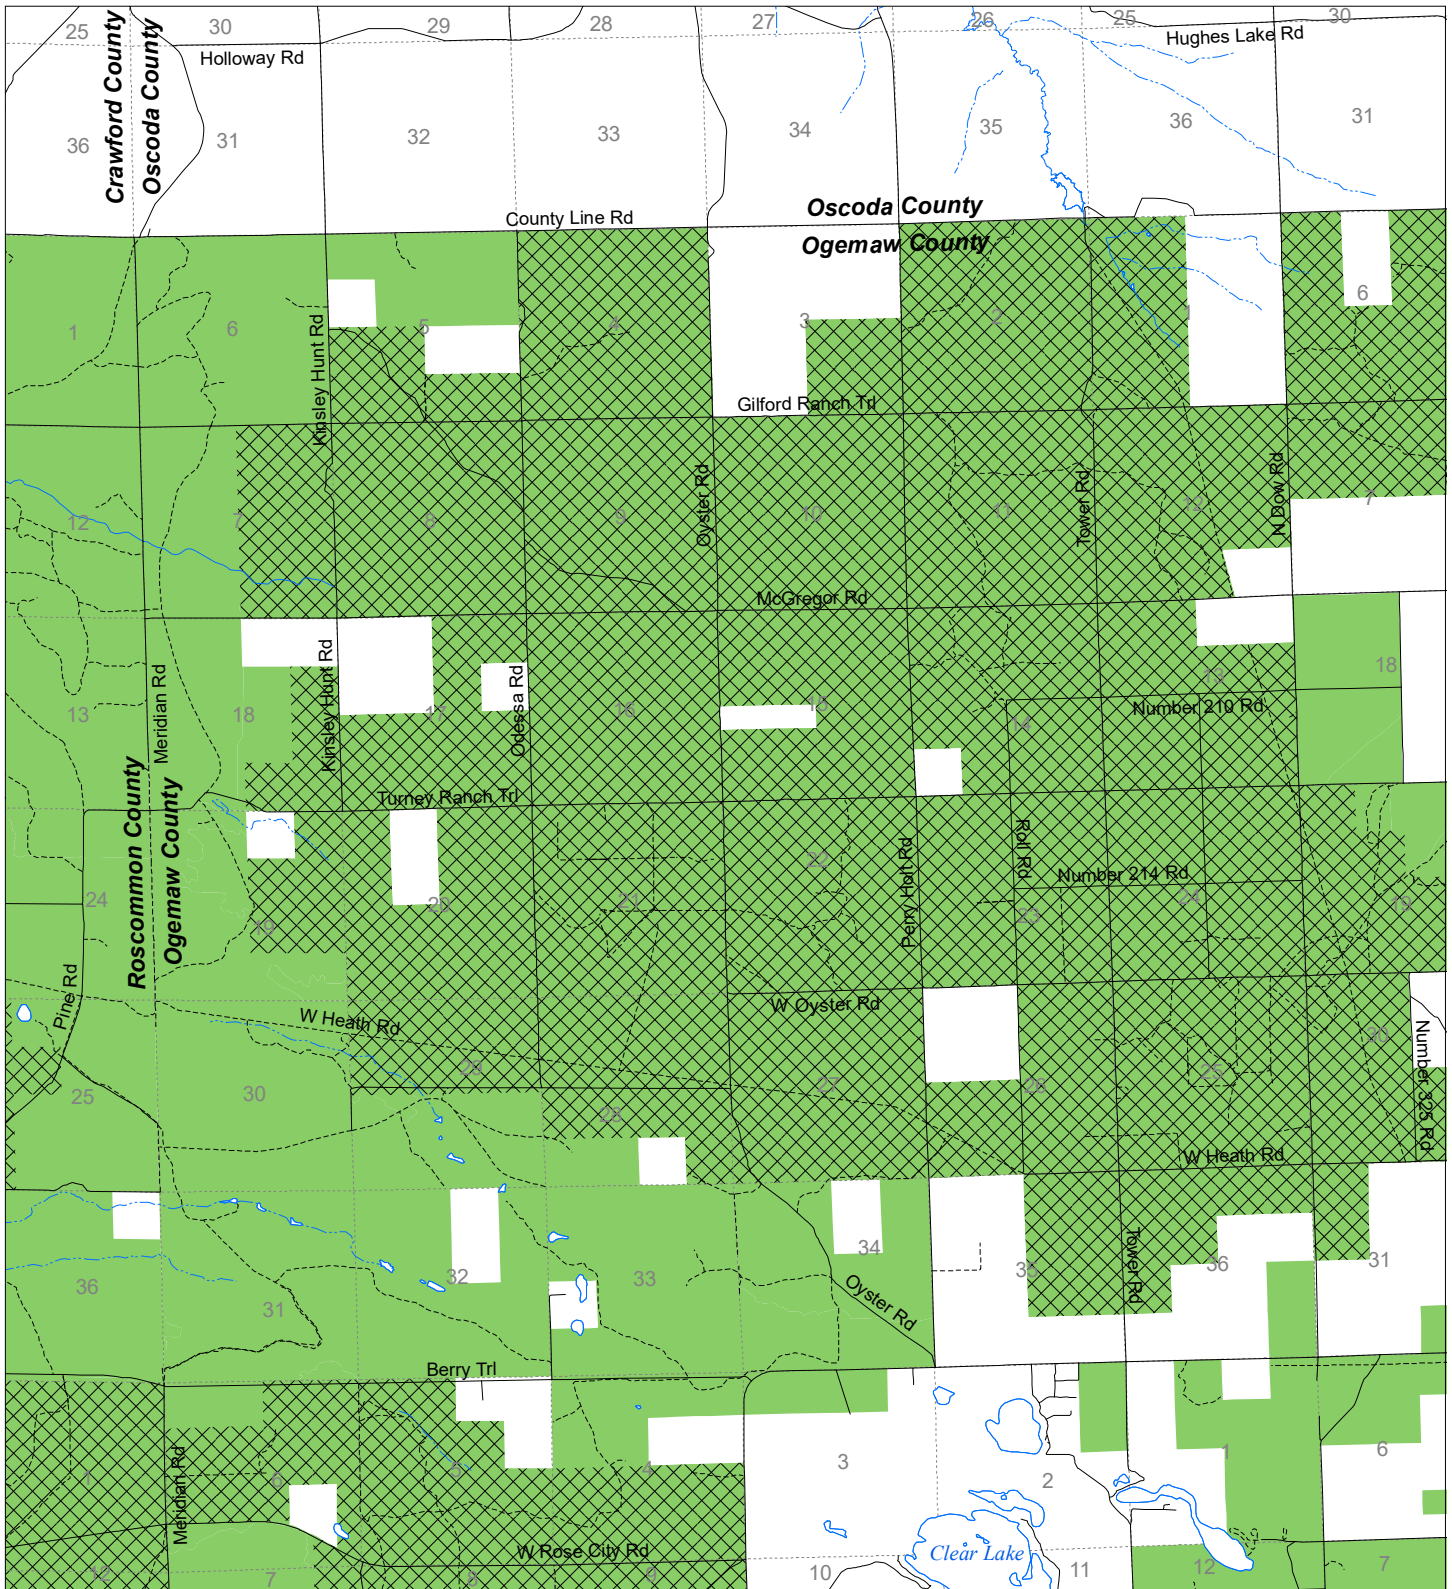

Fuelwood Collection Ogemaw County T24N,R01E

- State land open to fuelwood collection
- State land closed to fuelwood collection

Effective: April 1, 2019

Date: 03/20/2019