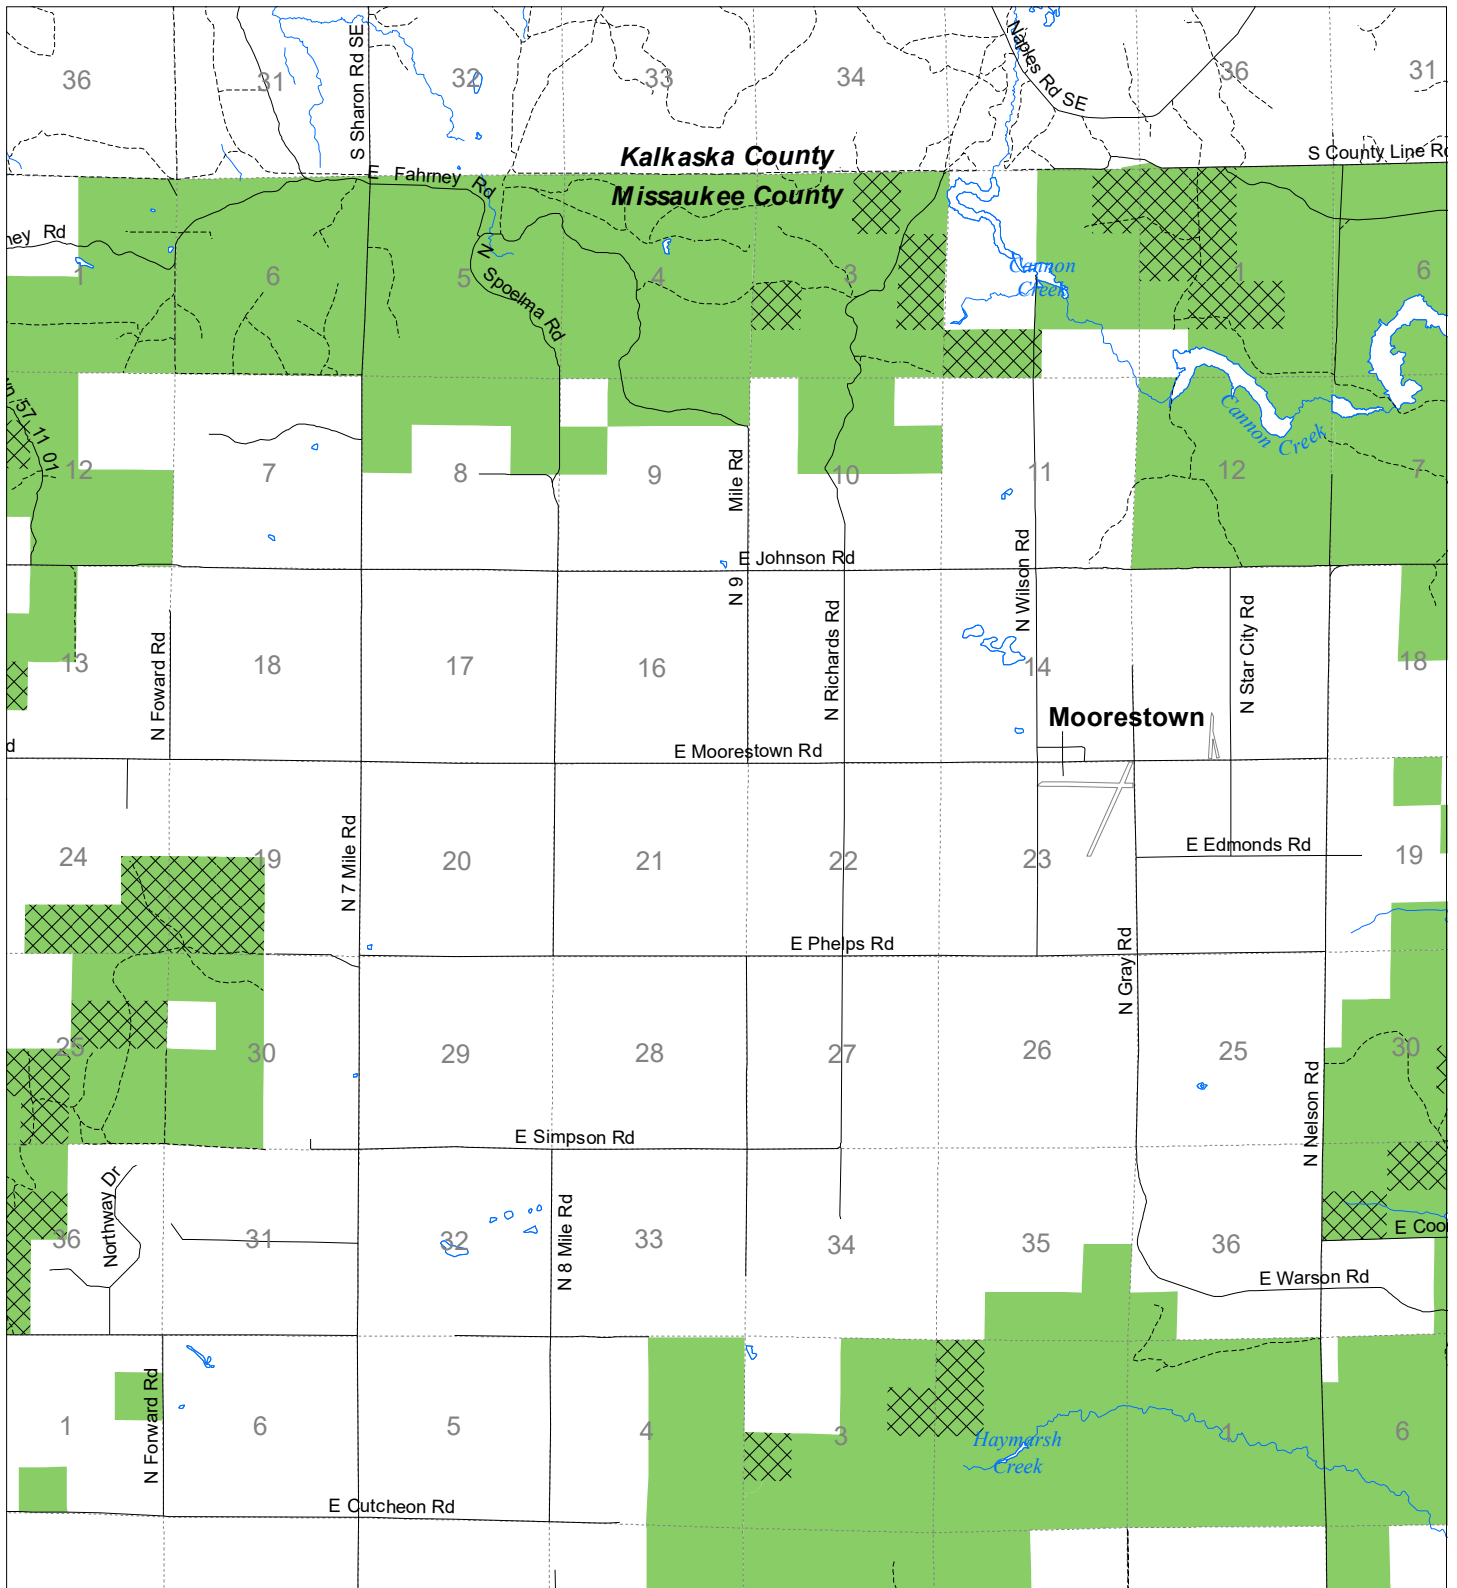

Fuelwood Collection  
Missaukee County  
**T24N, R06W**

State land open to fuelwood collection  
 State land closed to fuelwood collection  
 Effective: April 1, 2019