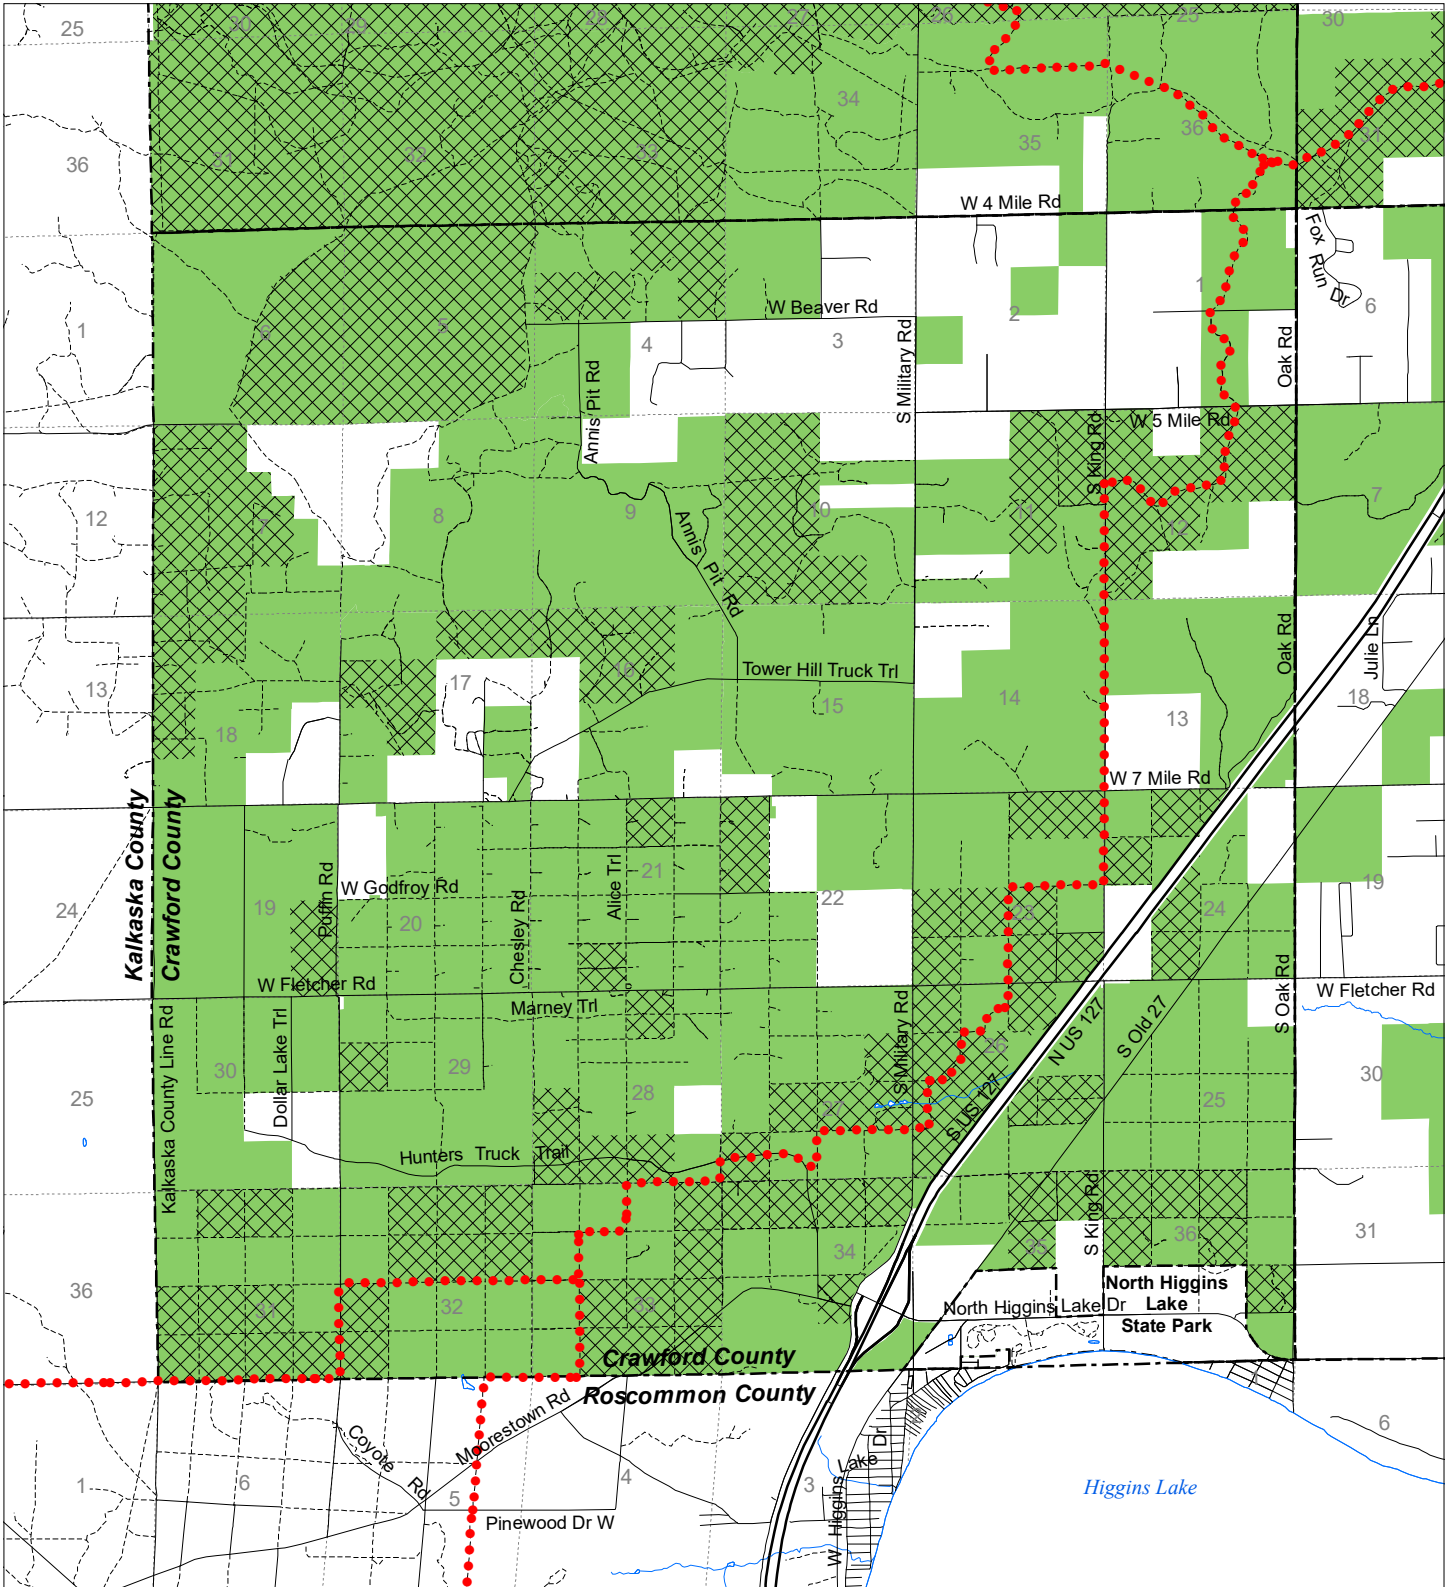

Fuelwood Collection Crawford County T25N,R04W

- State land open to fuelwood collection
- State land closed to fuelwood collection

Effective: April 1, 2019

Date: 03/19/2019