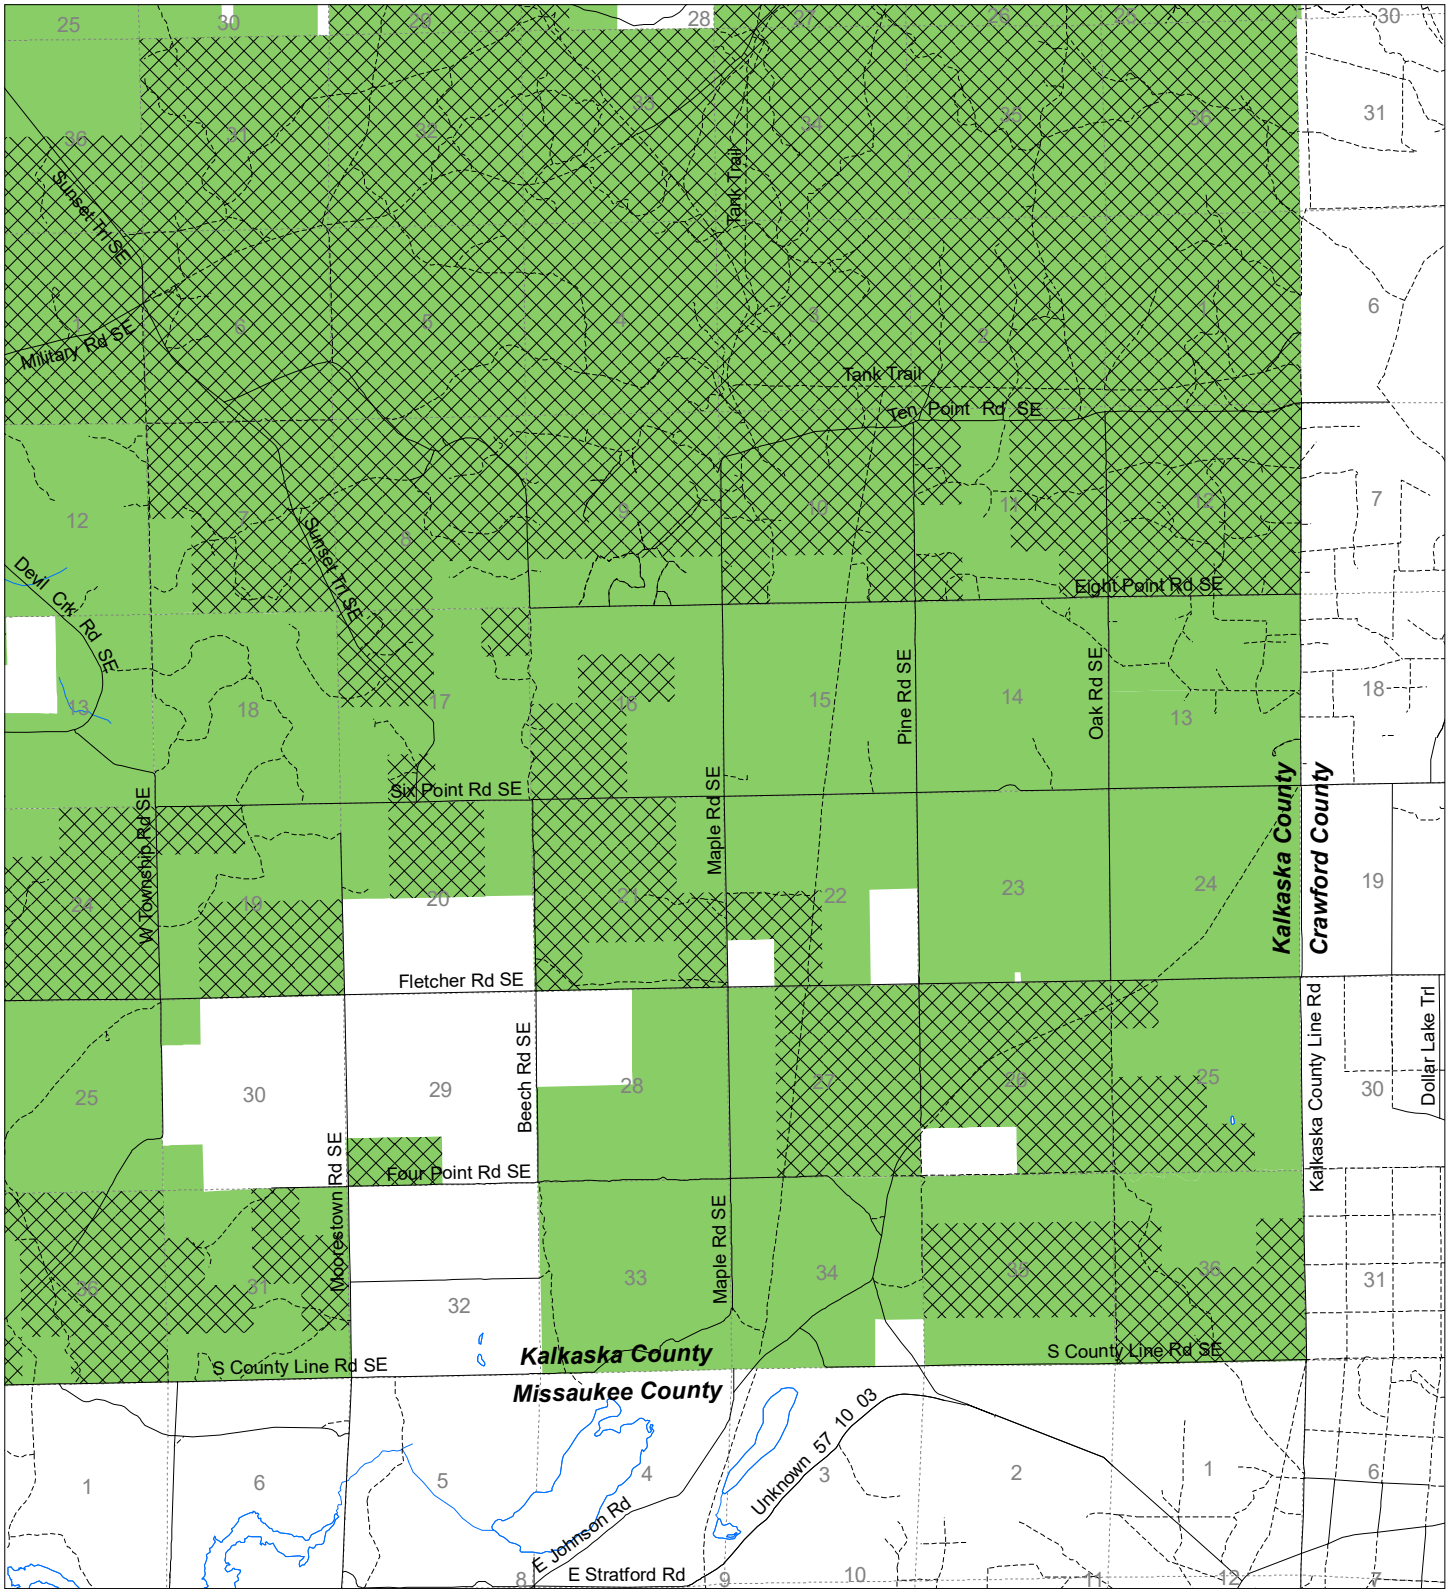

Fuelwood Collection  
 Kalkaska County  
**T25N,R05W**

- State land open to fuelwood collection
- State land closed to fuelwood collection

Effective: April 1, 2019

Date: 03/20/2019