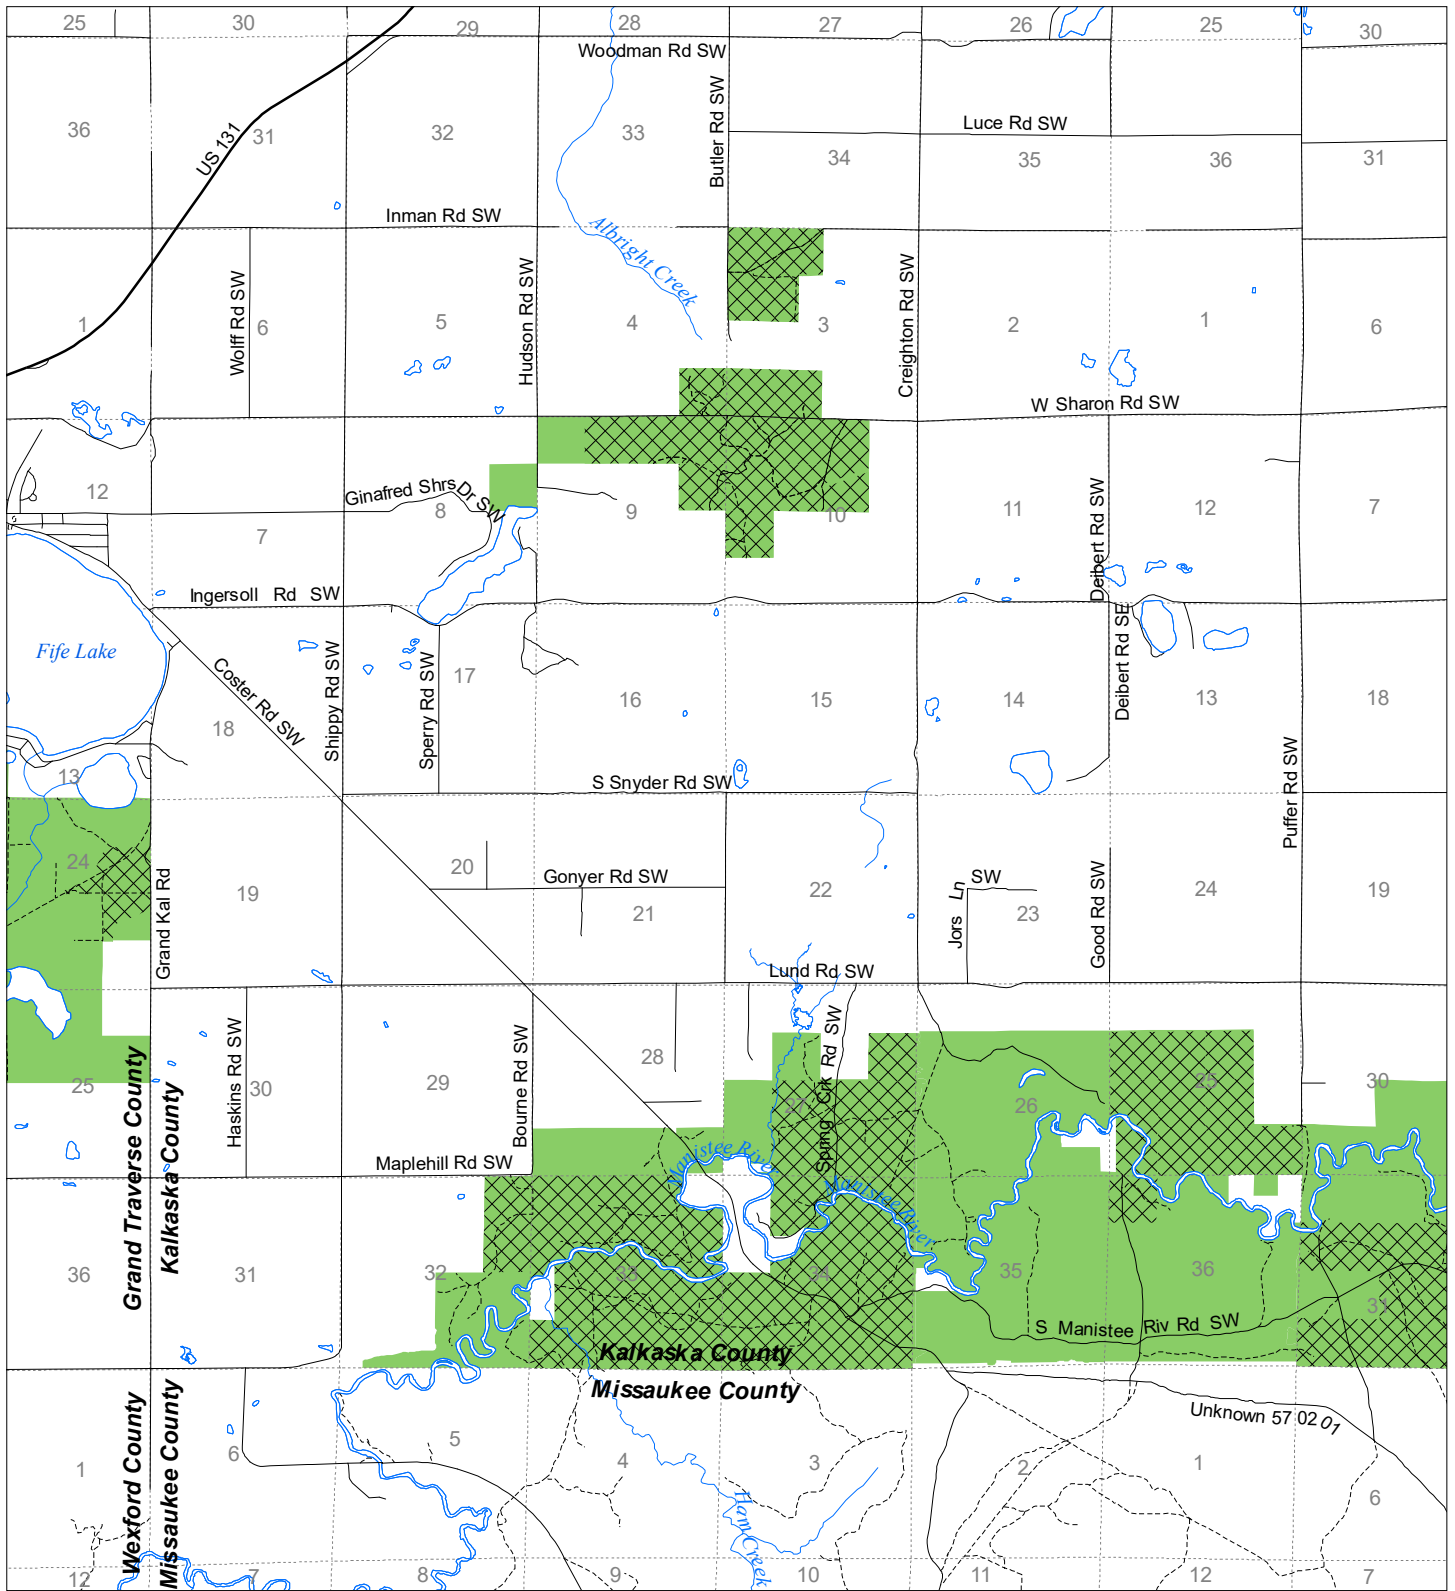

Fuelwood Collection Kalkaska County T25N,R08W

- State land open to fuelwood collection
- State land closed to fuelwood collection

Effective: April 1, 2019

Date: 03/20/2019