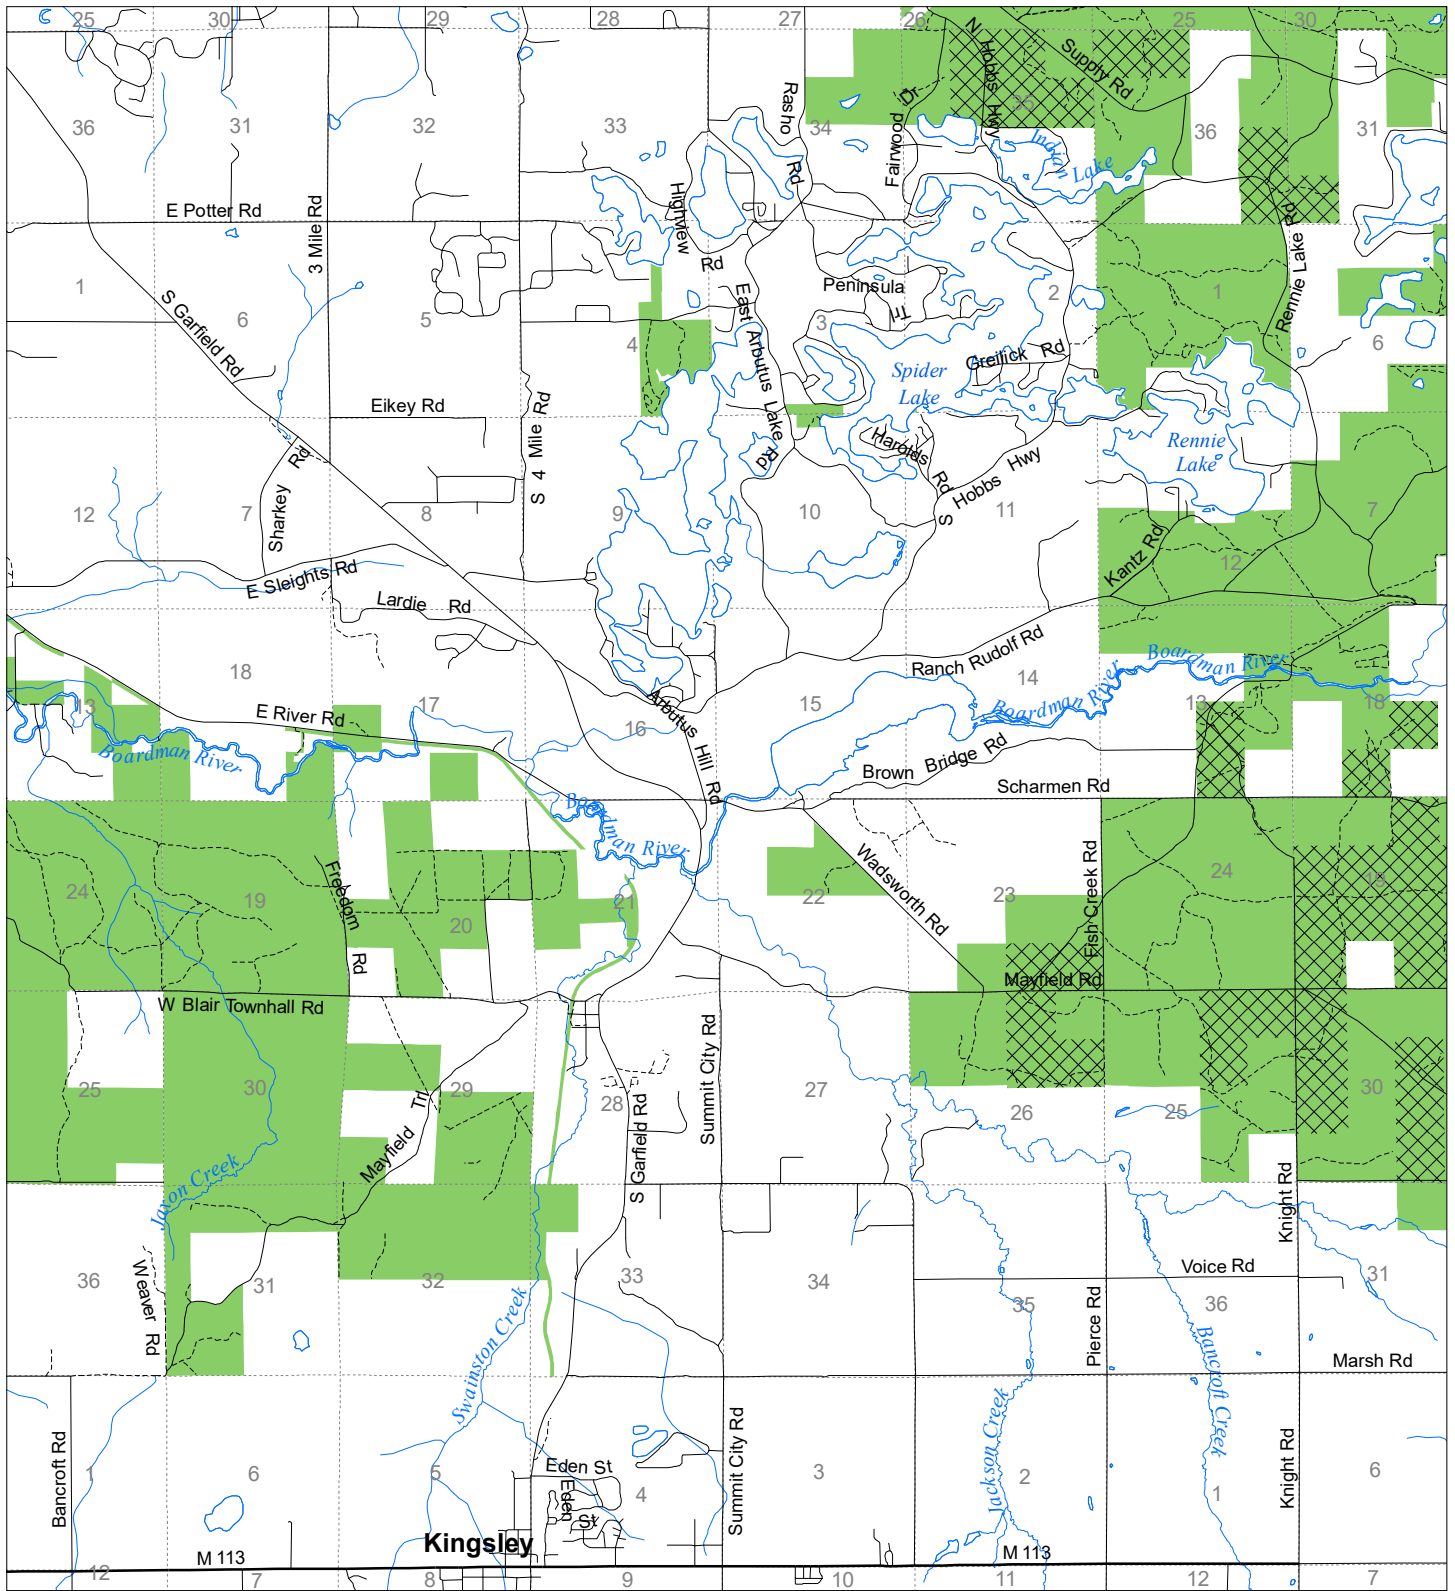

# Fuelwood Collection Grand Traverse County T26N,R10W

- State land open to fuelwood collection
- State land closed to fuelwood collection

Effective: April 1, 2019

Date: 03/20/2019