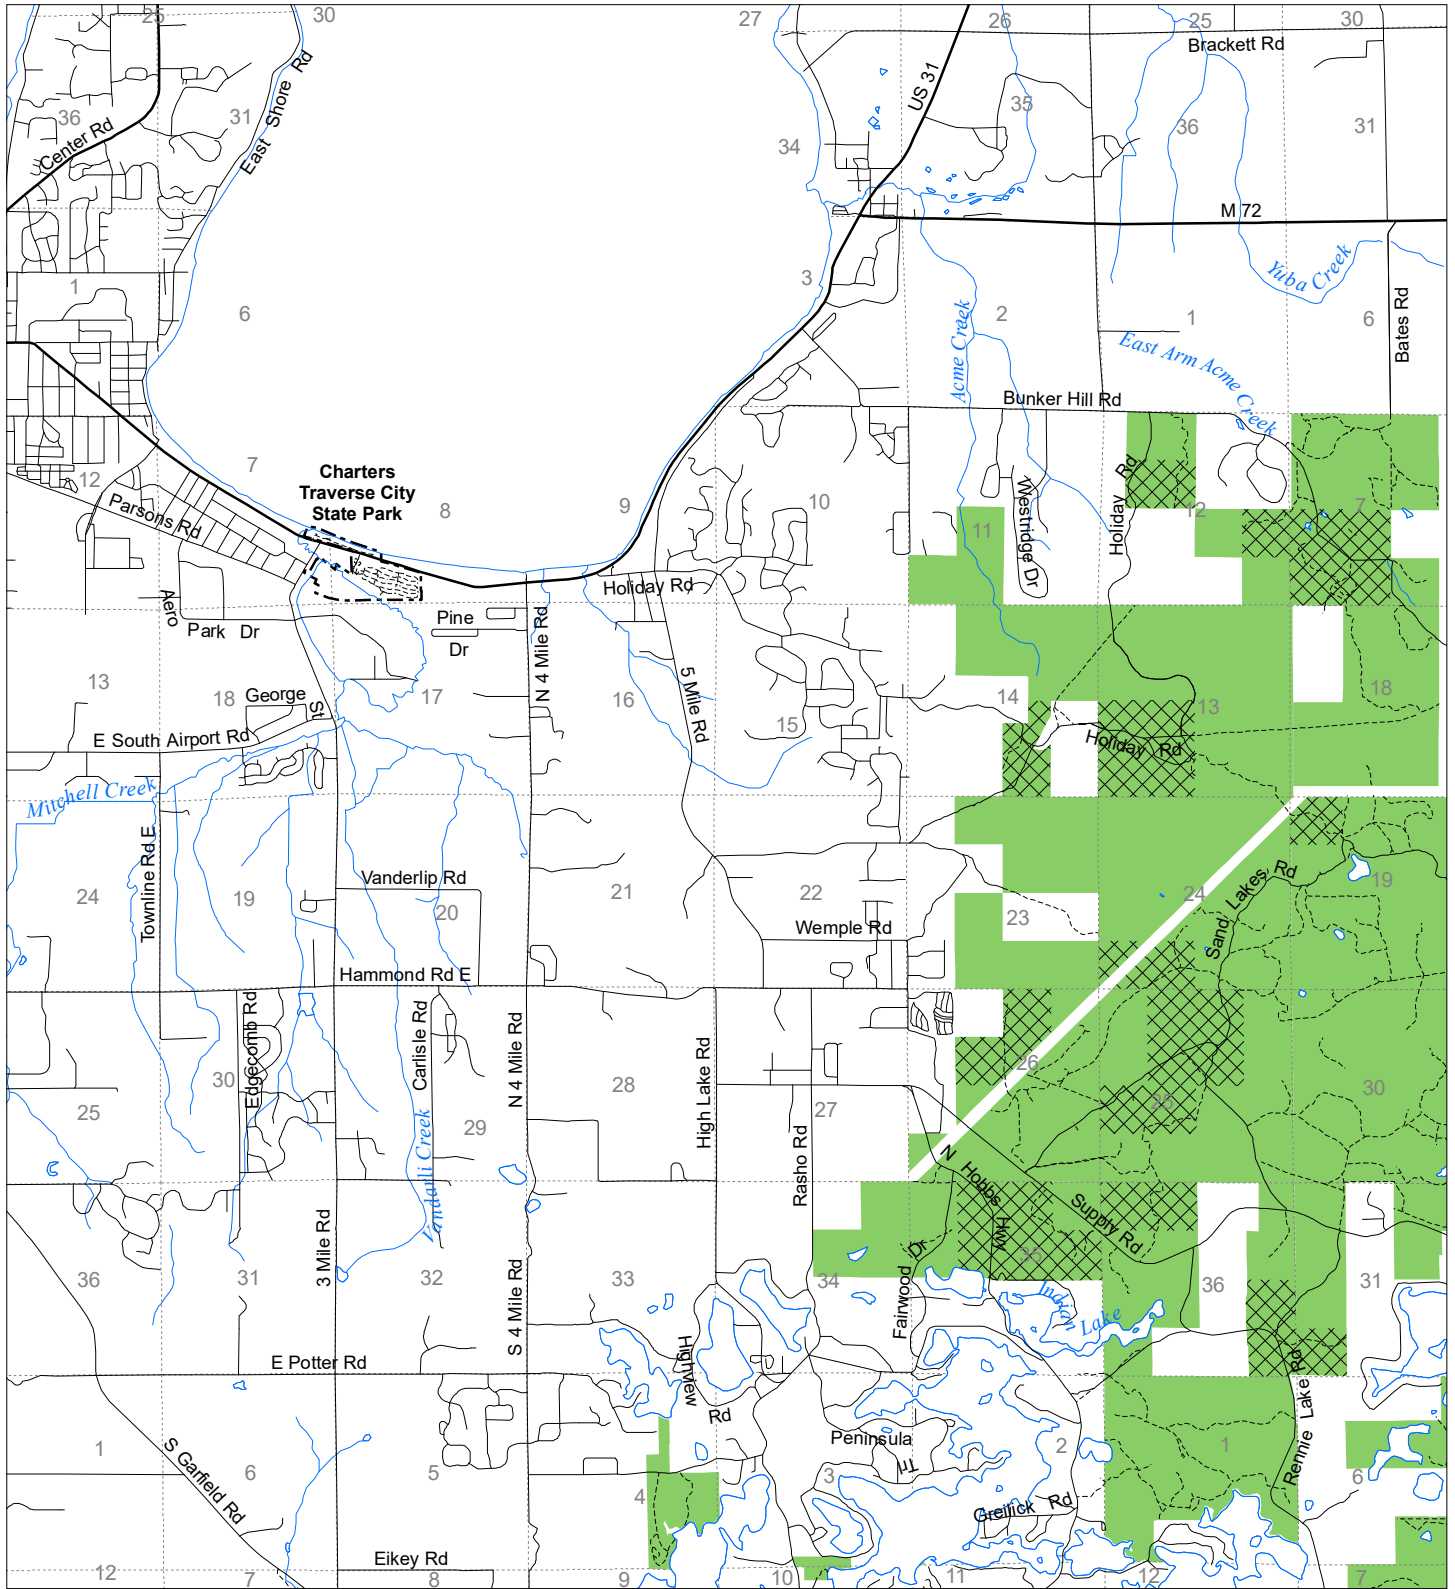

Fuelwood Collection Grand Traverse County T27N,R10W

- State land open to fuelwood collection
- State land closed to fuelwood collection

Effective: April 1, 2019

Date: 03/20/2019