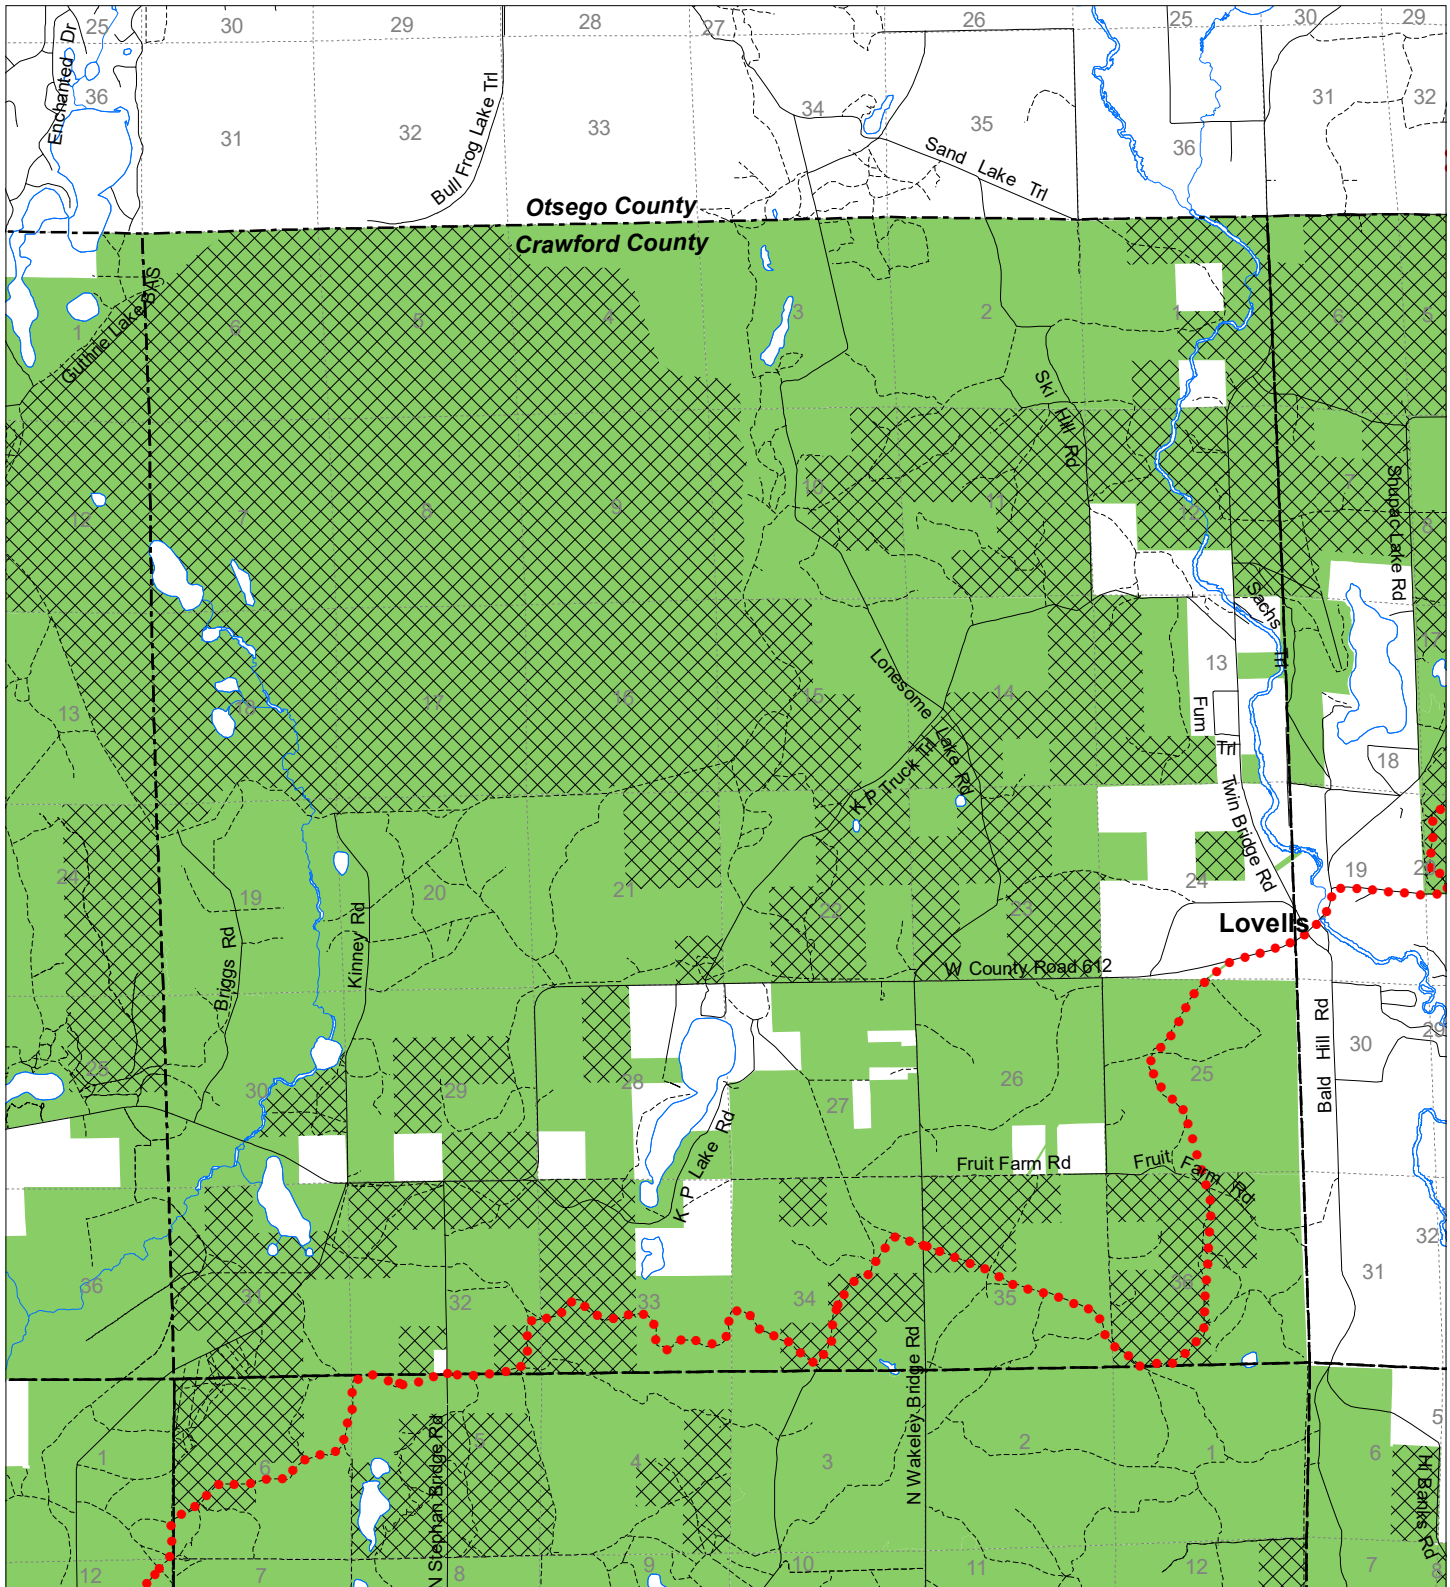

Fuelwood Collection Crawford County T28N,R02W

- State land open to fuelwood collection
- State land closed to fuelwood collection

Effective: April 1, 2019