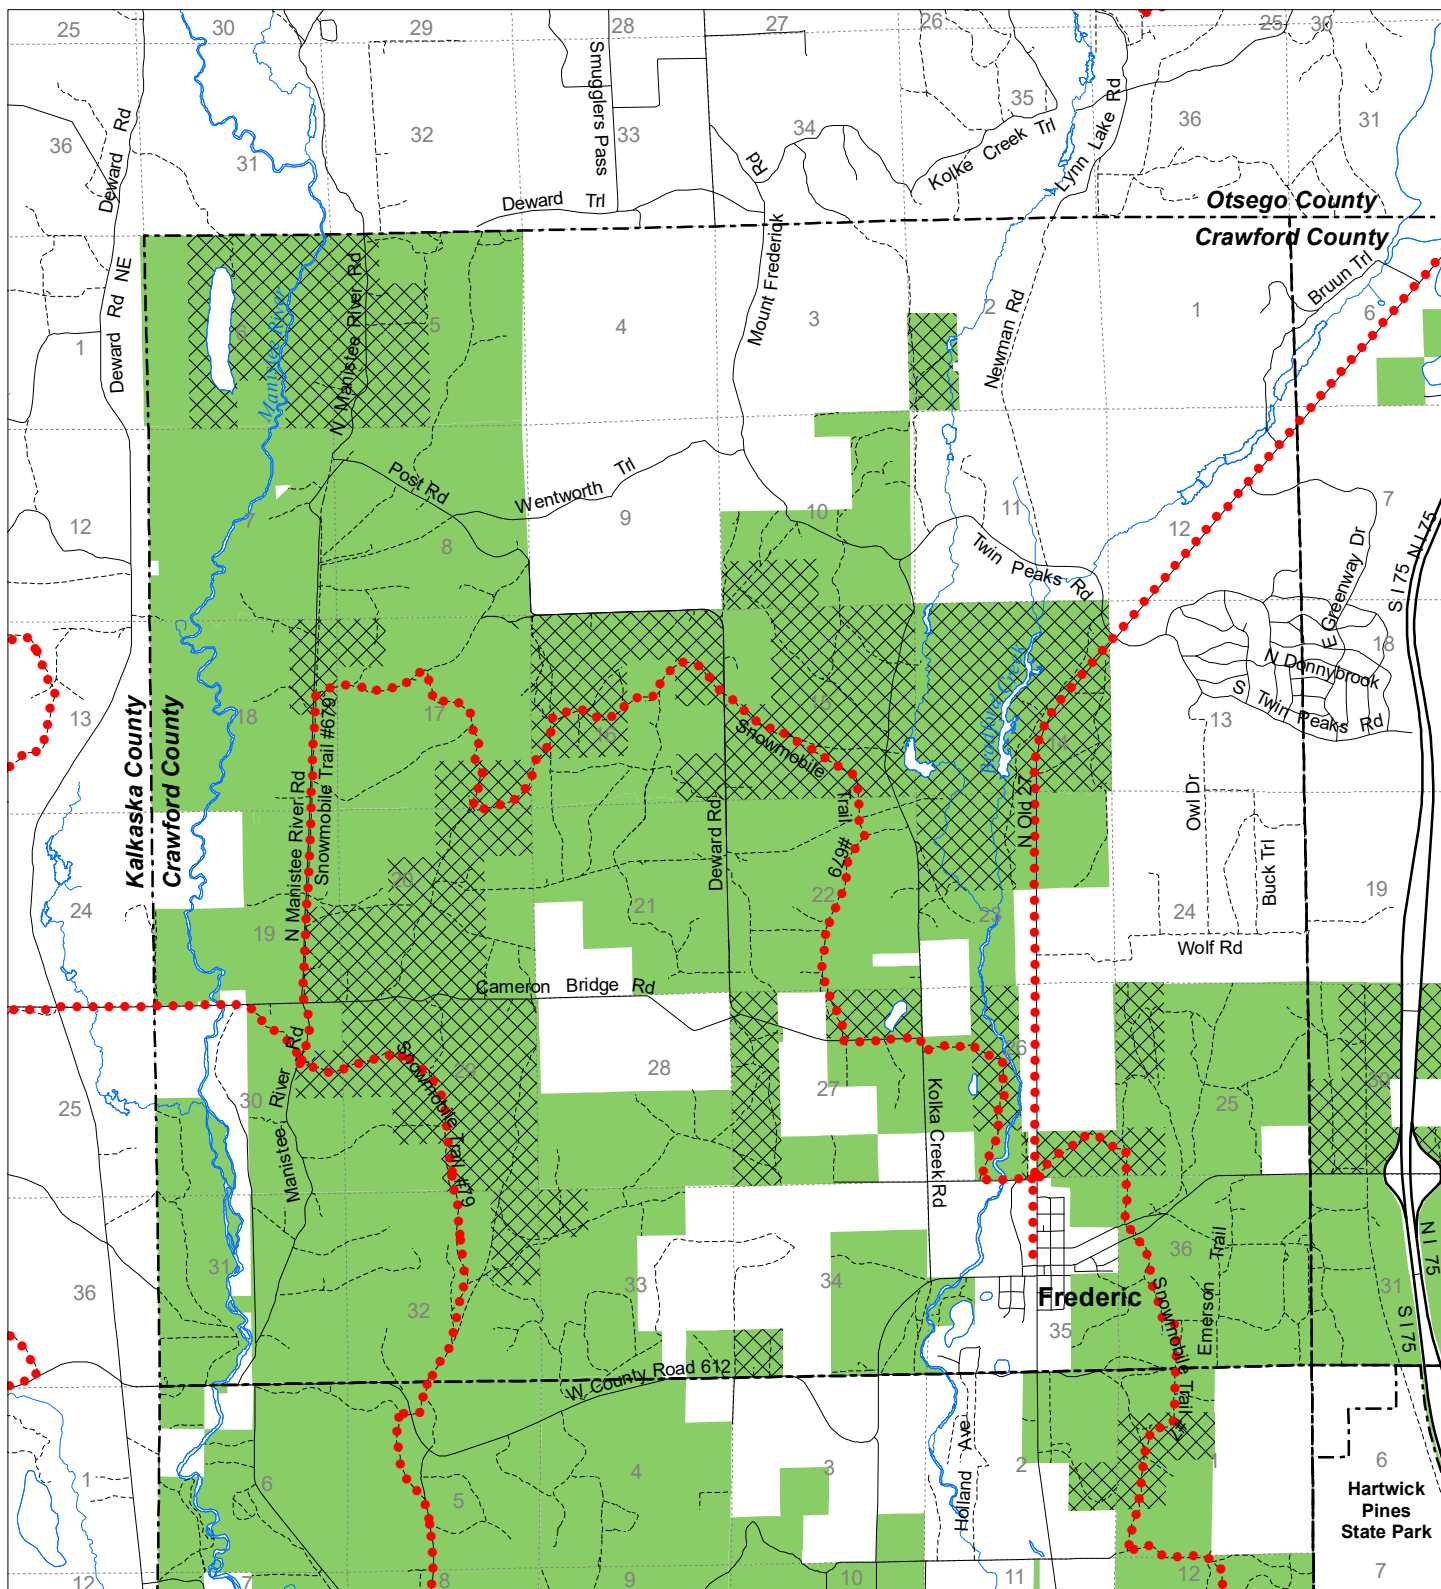

Fuelwood Collection Crawford County T28N,R04W

- State land open to fuelwood collection
- State land closed to fuelwood collection

Effective: April 1, 2019

Date: 03/19/2019