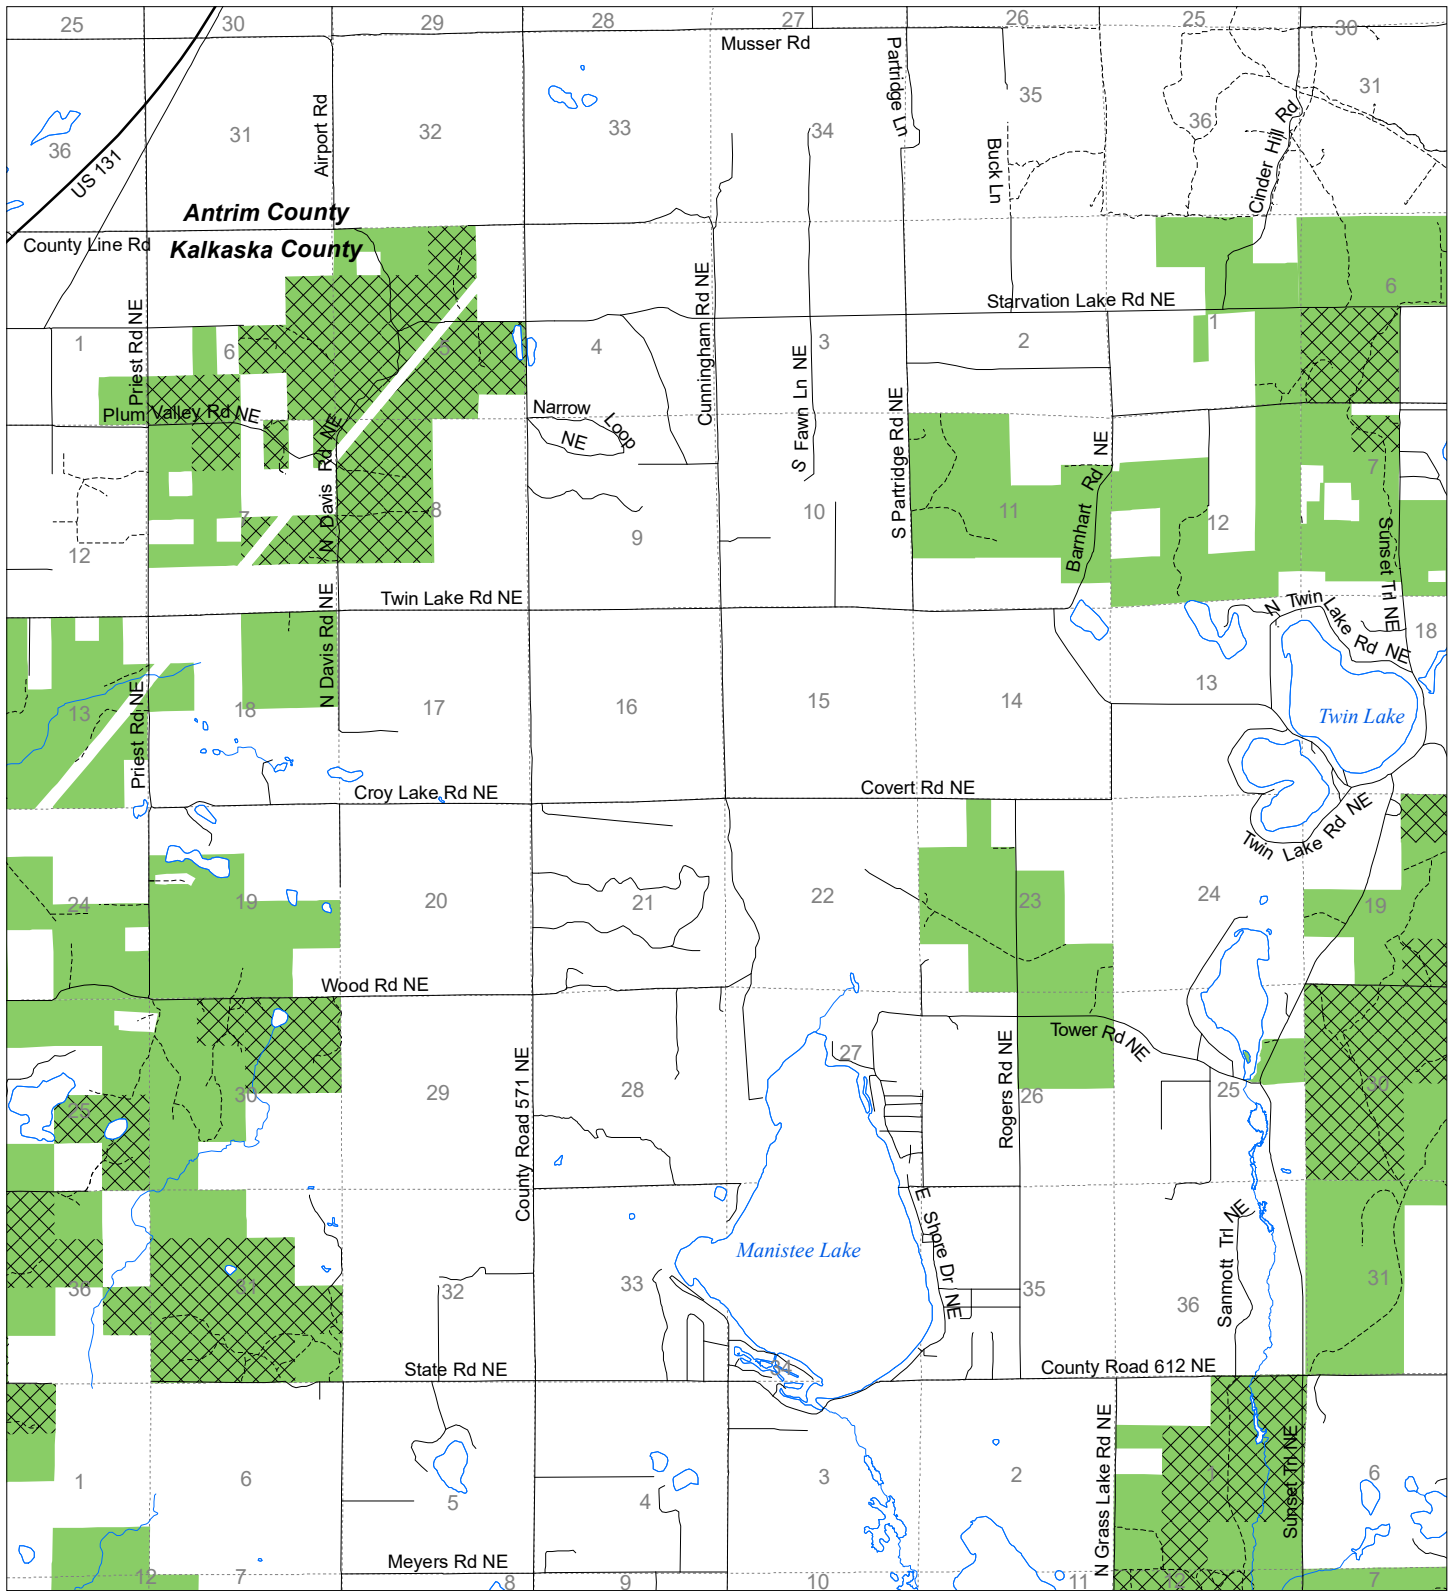

Fuelwood Collection Kalkaska County T28N,R06W

- State land open to fuelwood collection
- State land closed to fuelwood collection

Effective: April 1, 2019

Date: 03/20/2019