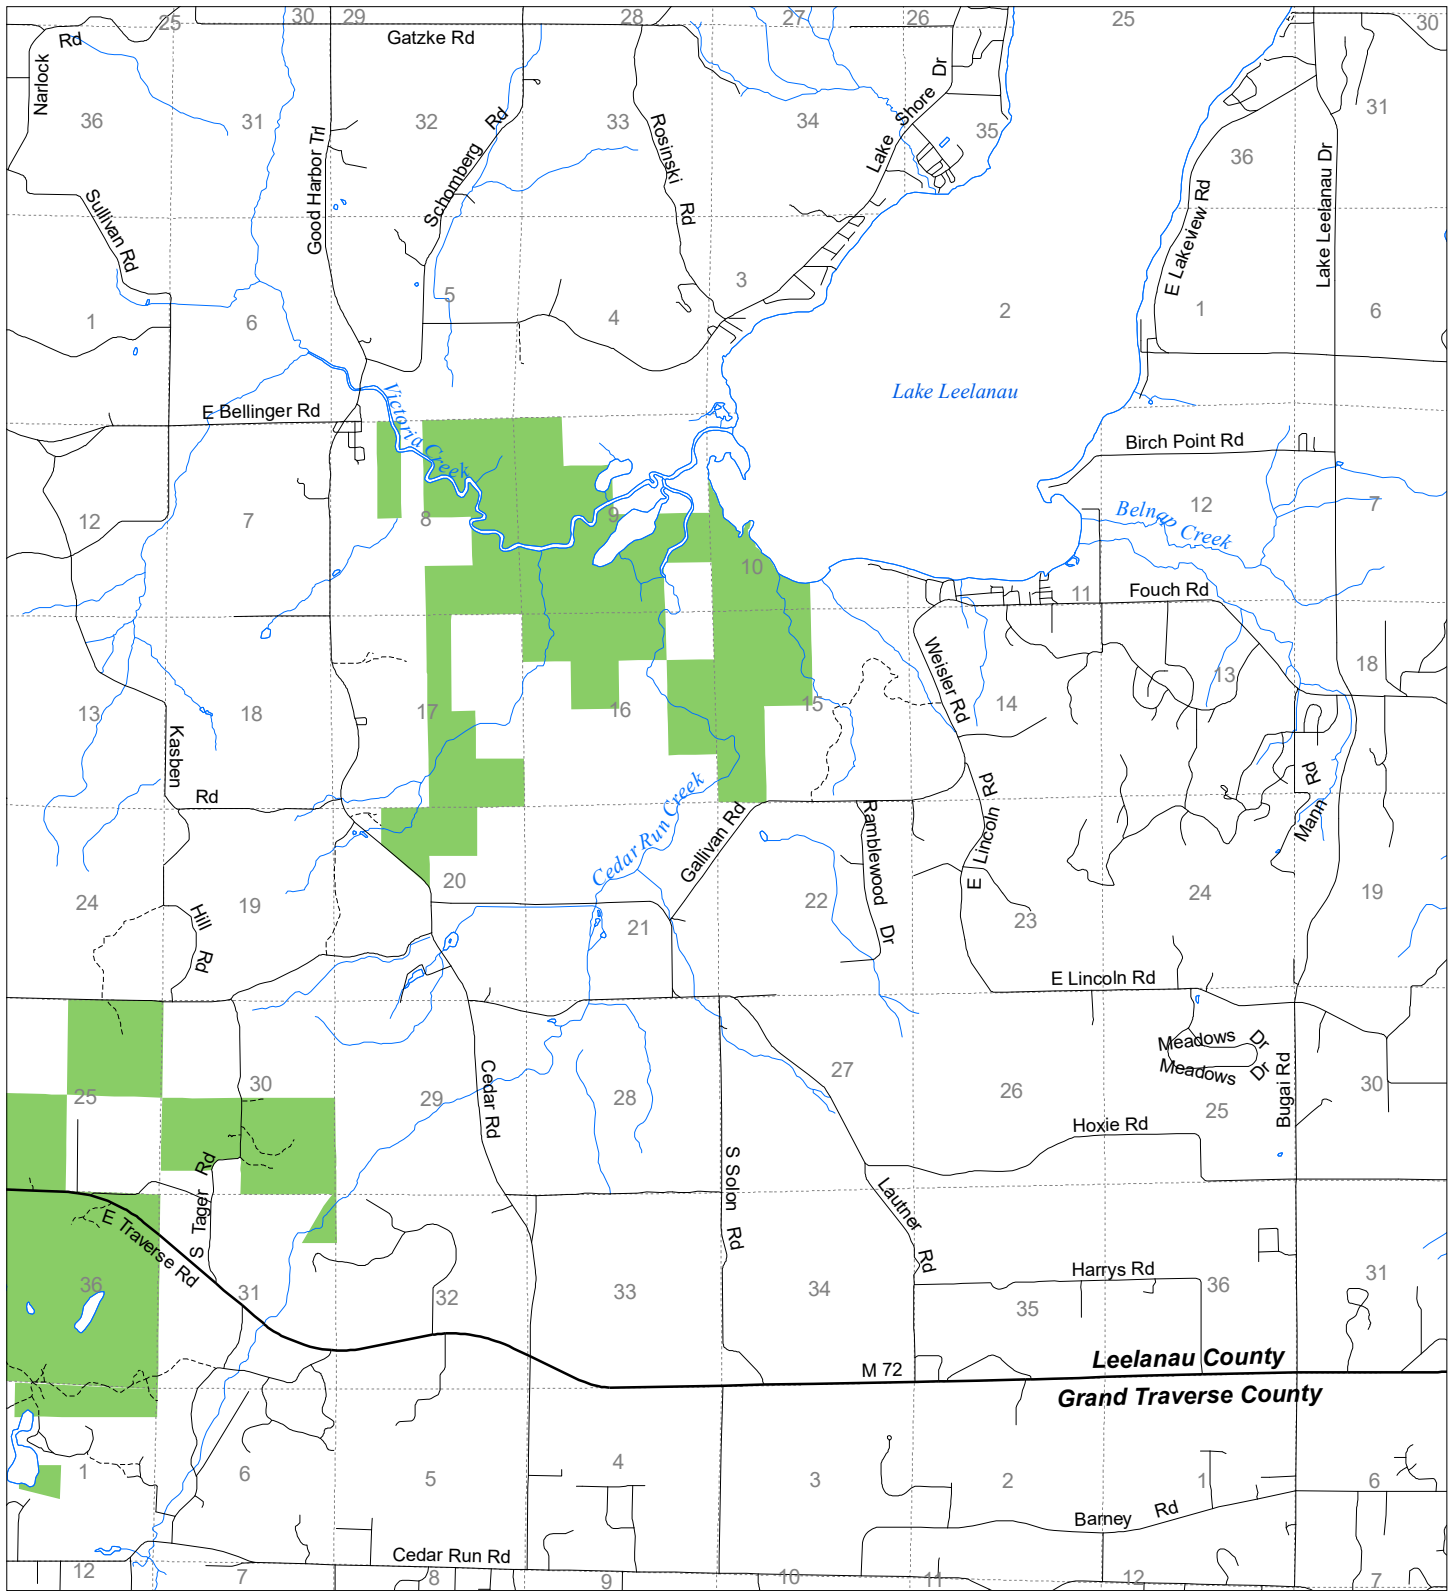

Fuelwood Collection  
 Leelanau County  
**T28N,R12W**

- State land open to fuelwood collection
- State land closed to fuelwood collection

Effective: April 1, 2019

Date: 03/20/2019