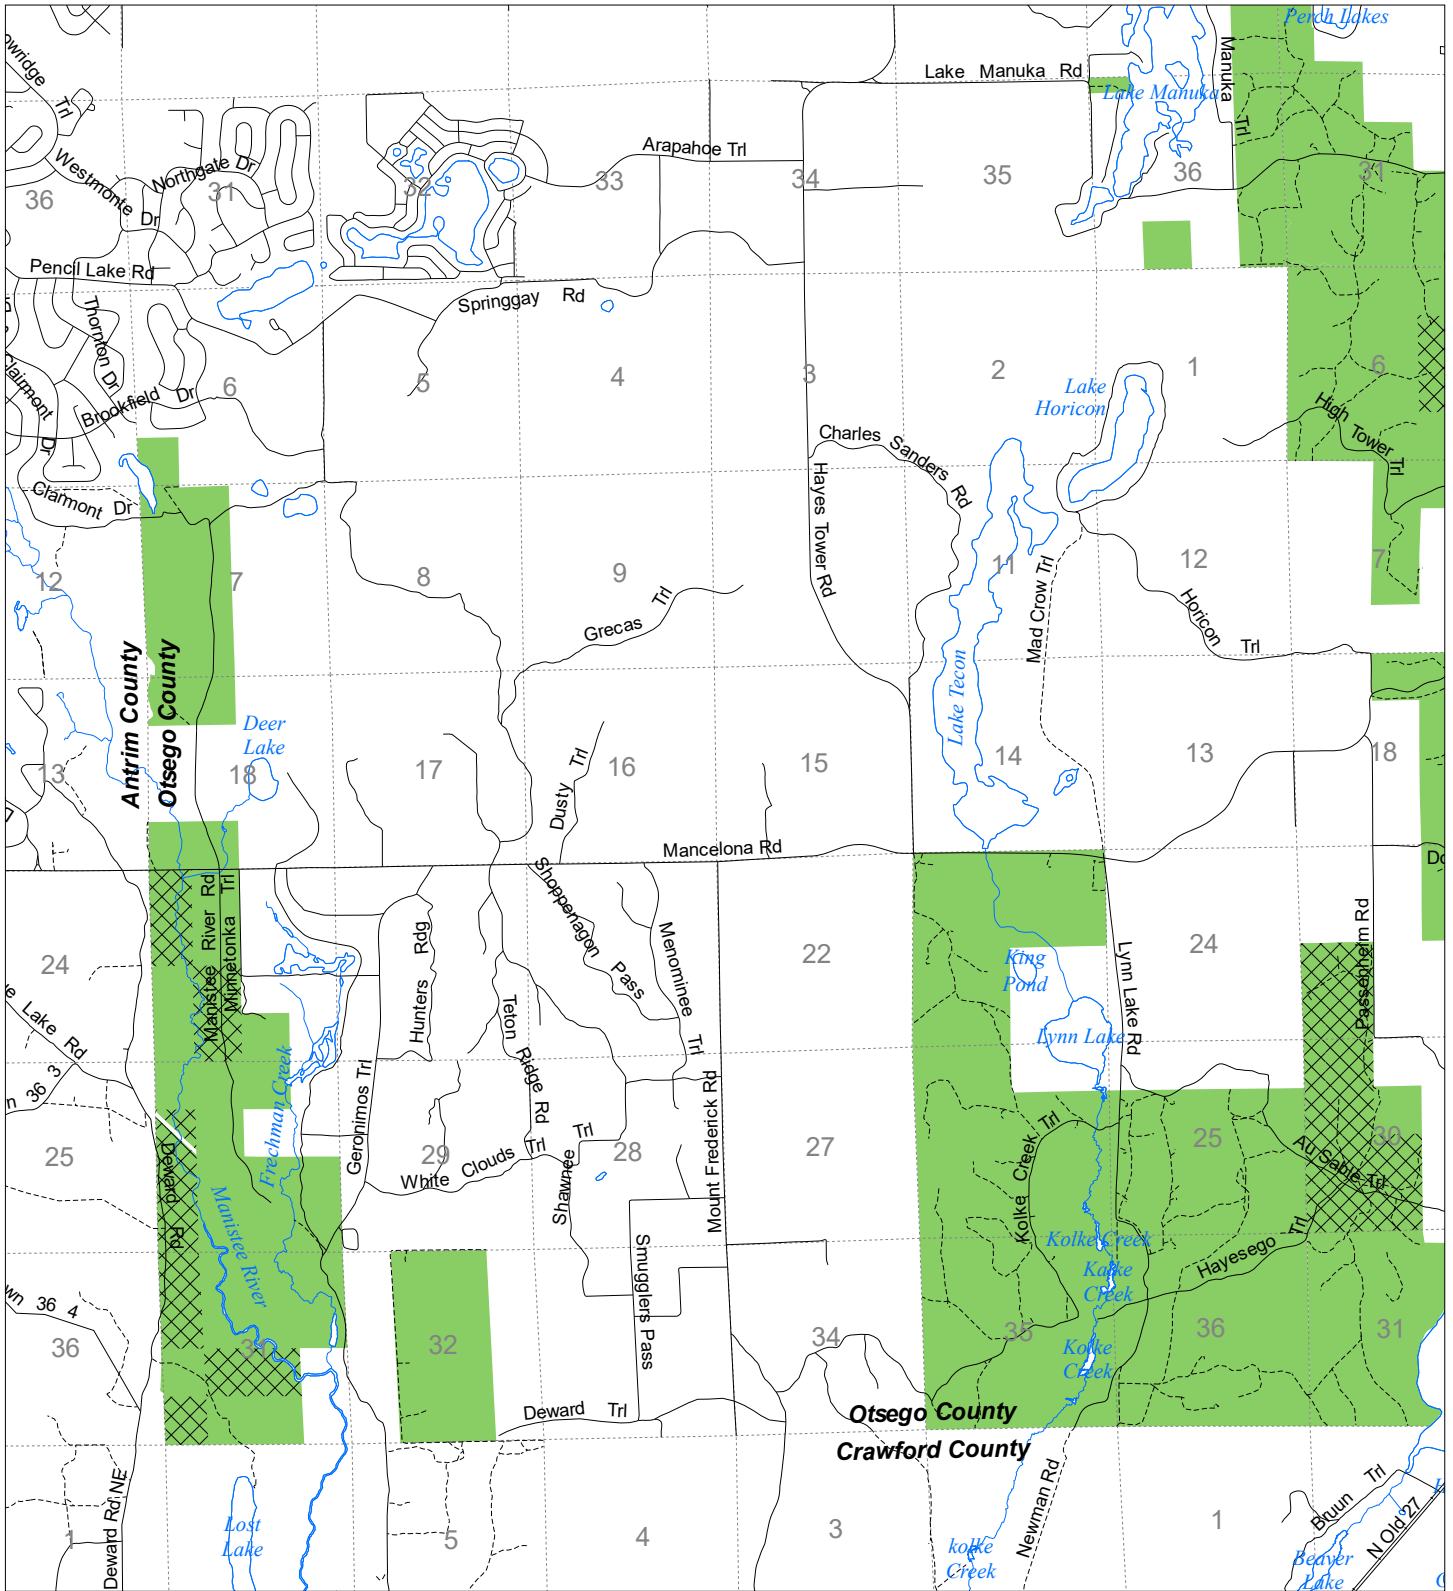

Fuelwood Collection Otsego County T29N, R04W

- State land open to fuelwood collection
- State land closed to fuelwood collection

Effective: April 1, 2019

Date: 03/08/2019