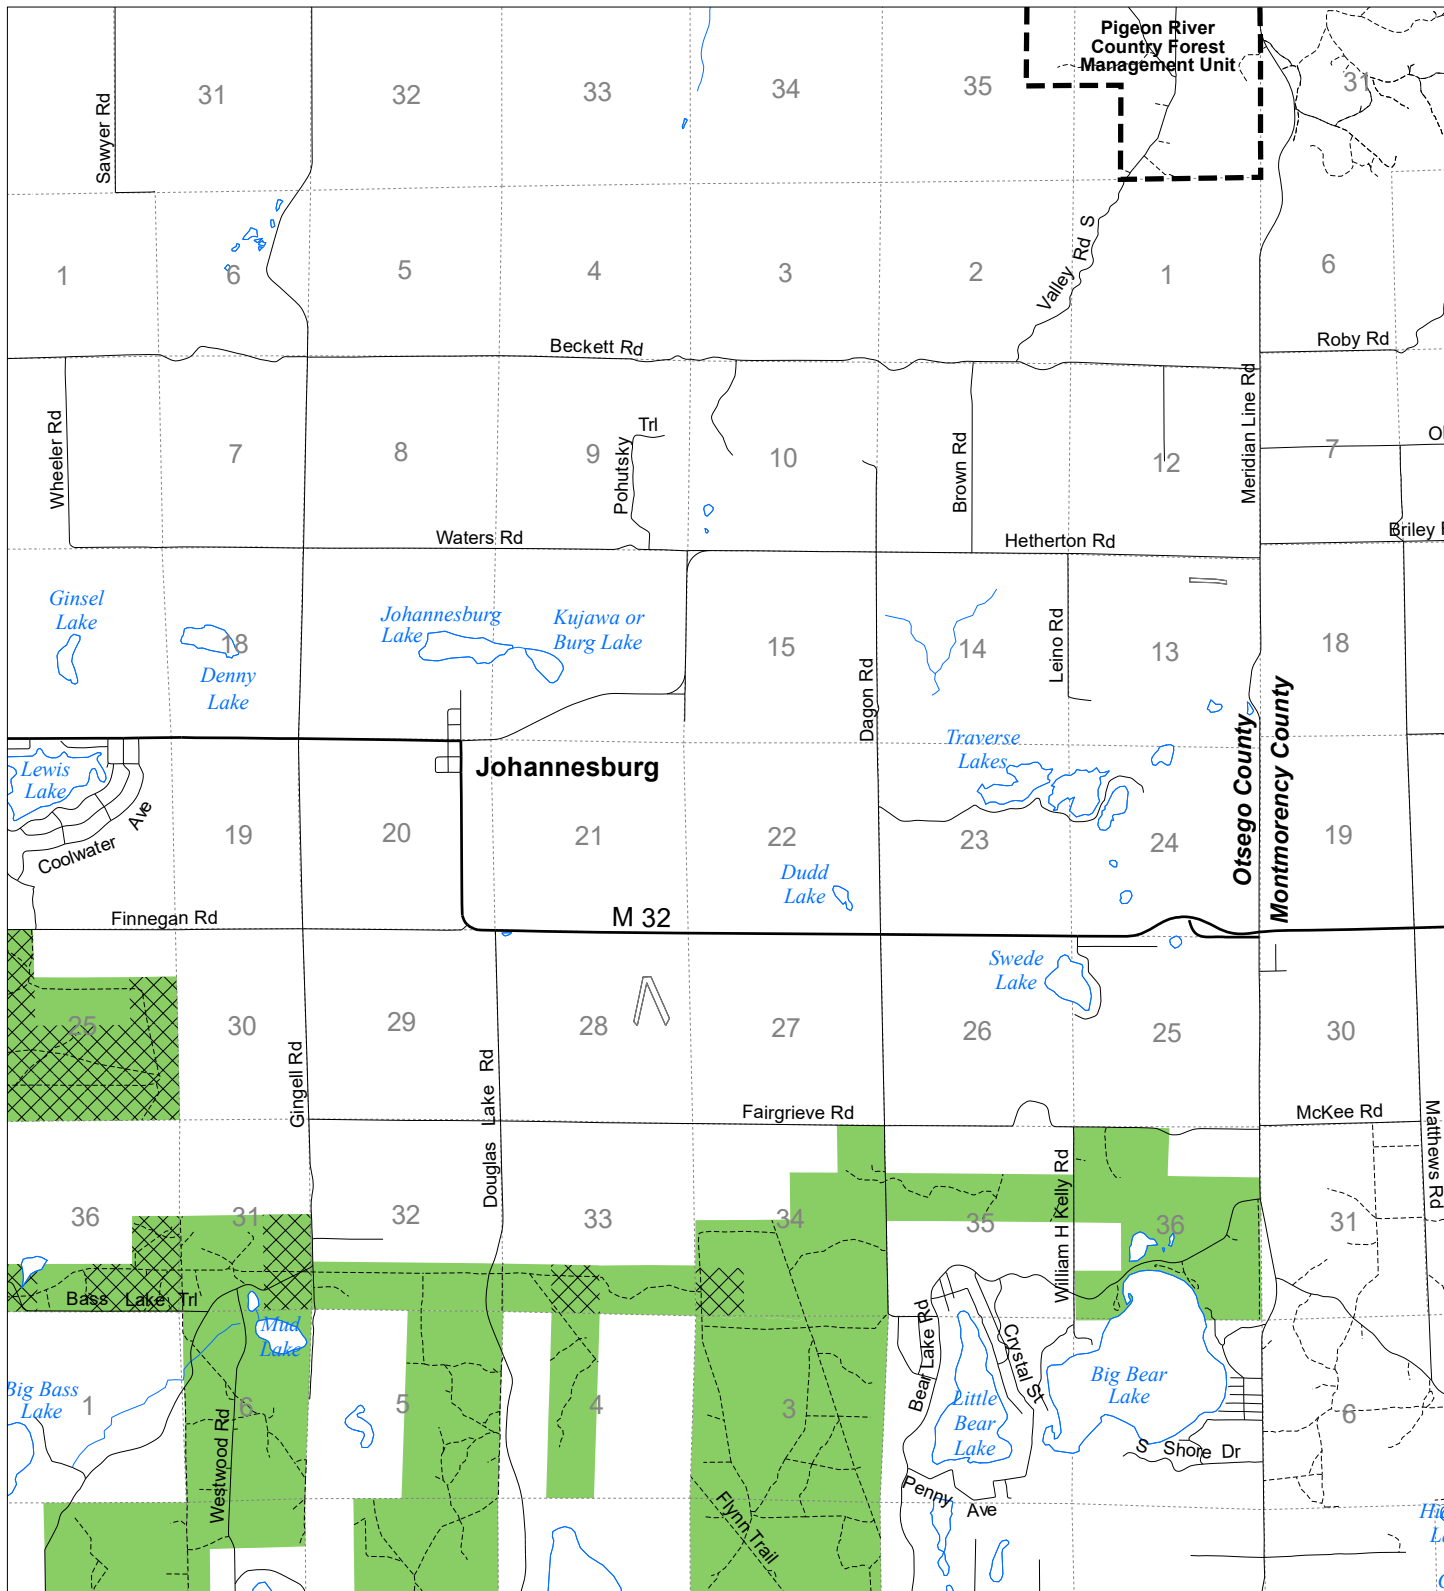

# Fuelwood Collection Otsego County T30N, R01W

State land open to fuelwood collection  
 State land closed to fuelwood collection  
 Effective: April 1, 2019