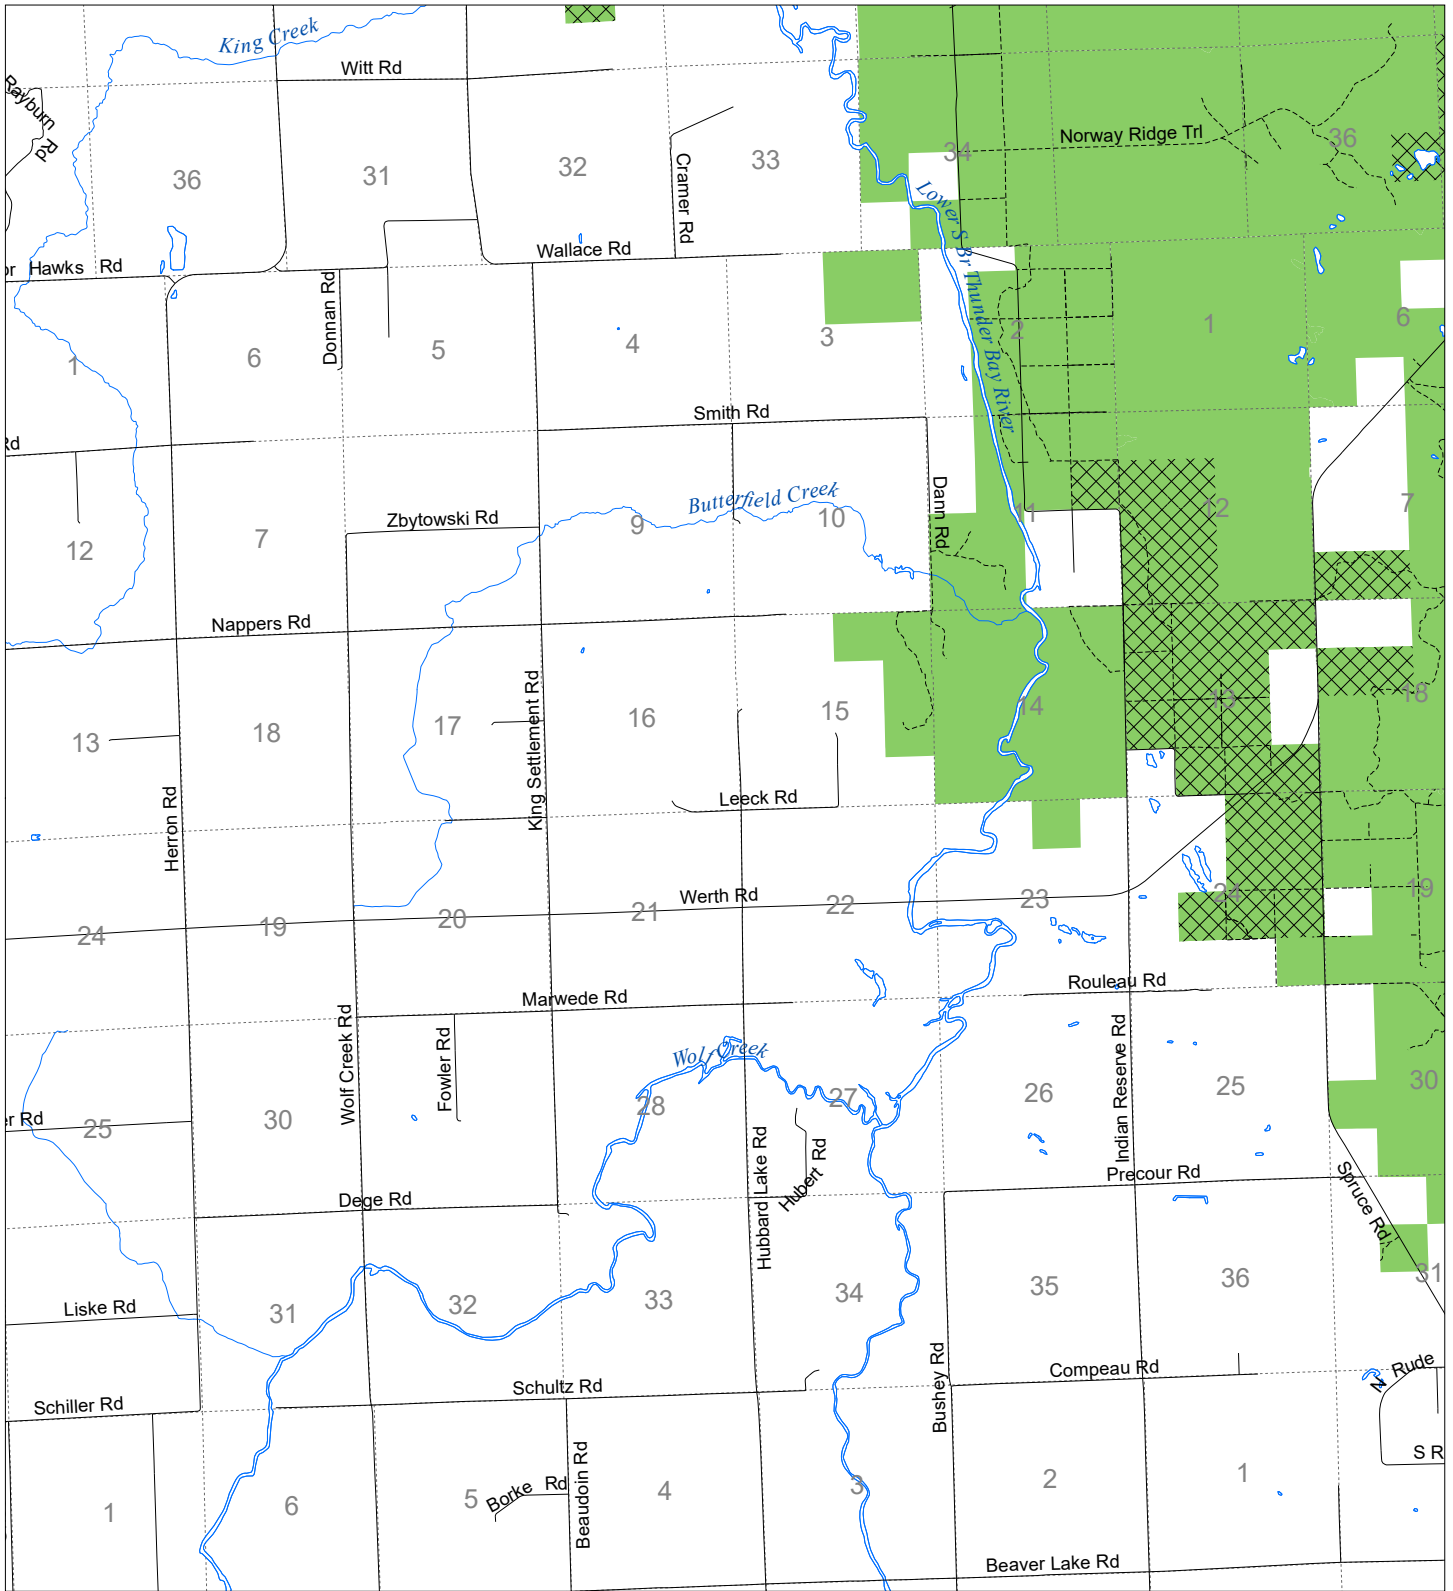

Fuelwood Collection Alpena County T30N, R07E

- State land open to fuelwood collection
- State land closed to fuelwood collection

Effective: April 1, 2019