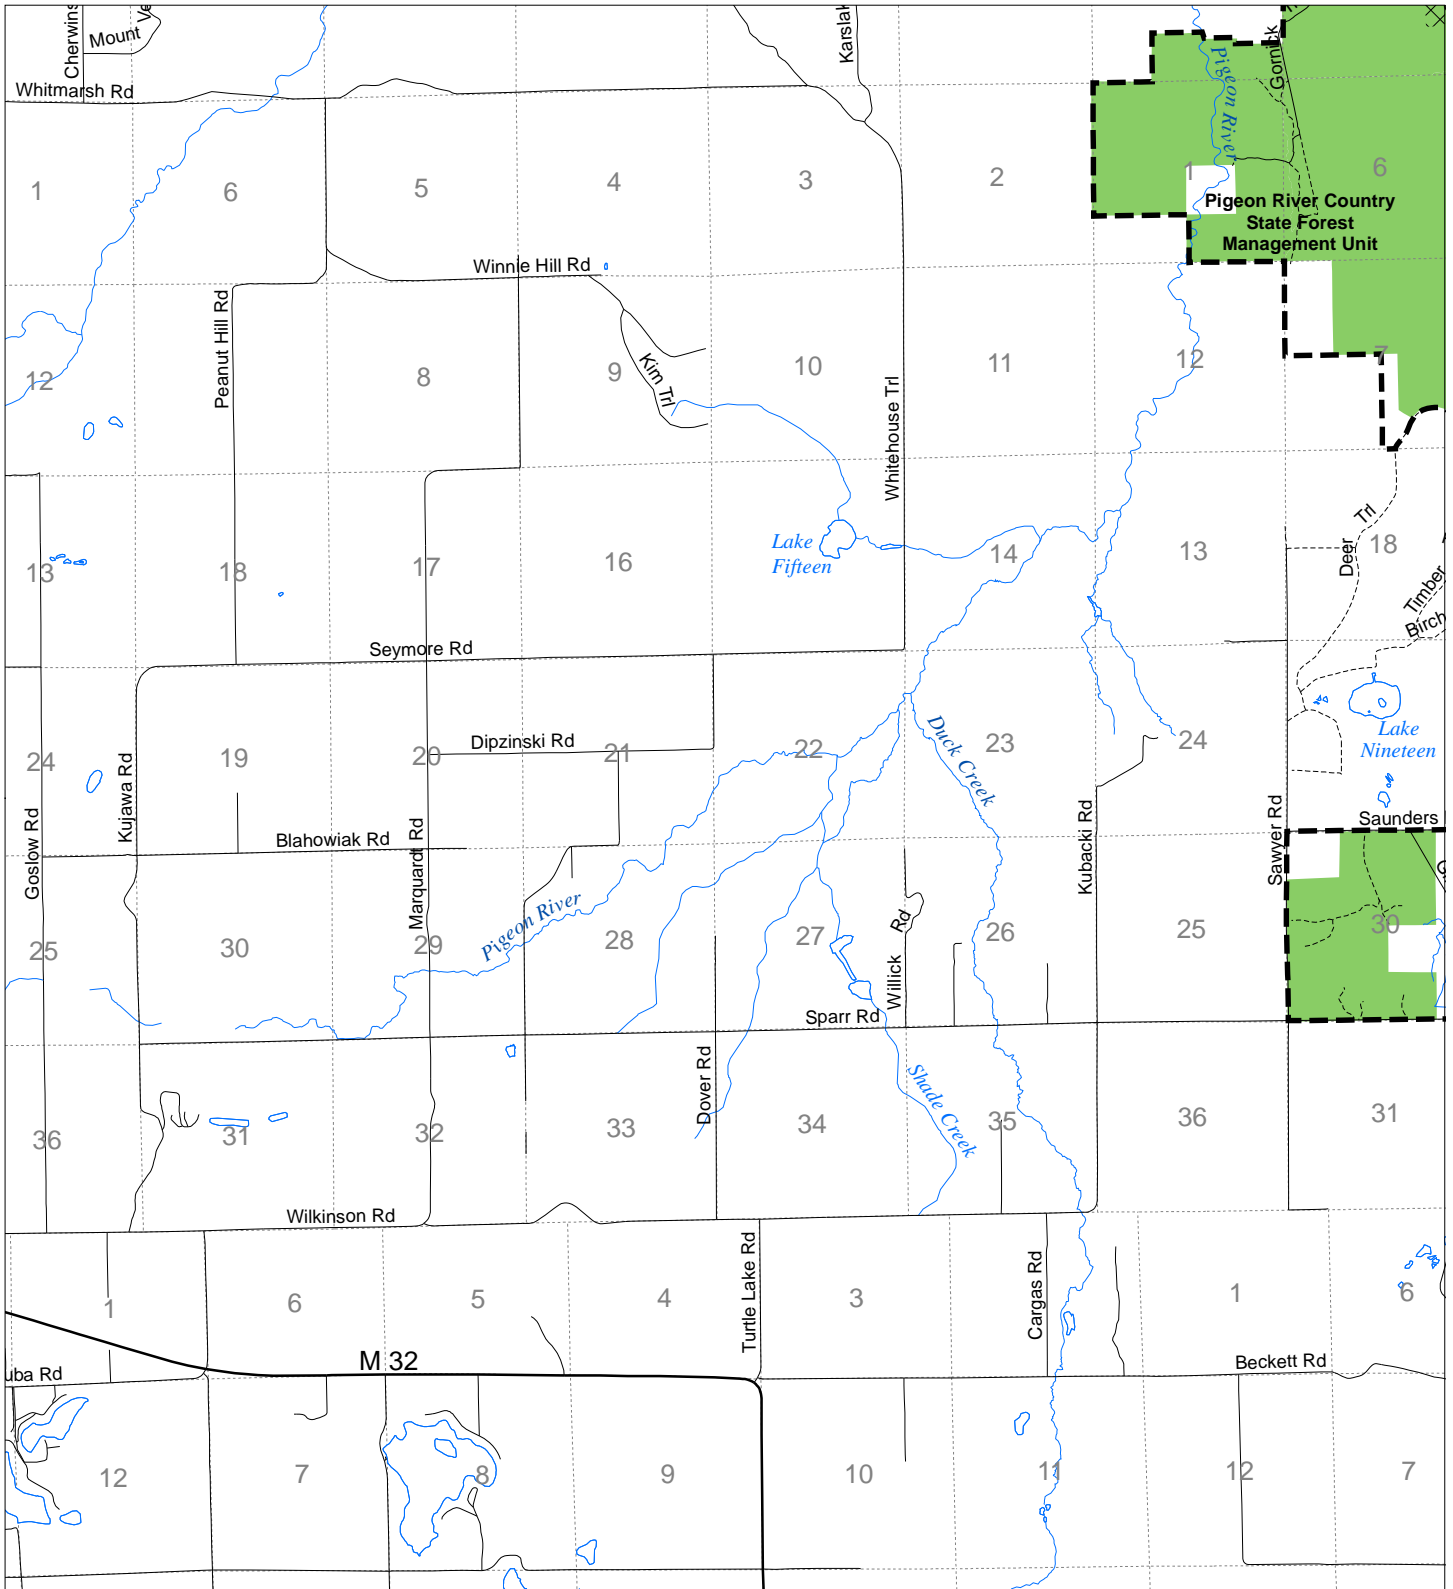

# Fuelwood Collection Otsego County T31N, R02W

- State land open to fuelwood collection
- State land closed to fuelwood collection

Effective: April 1, 2019