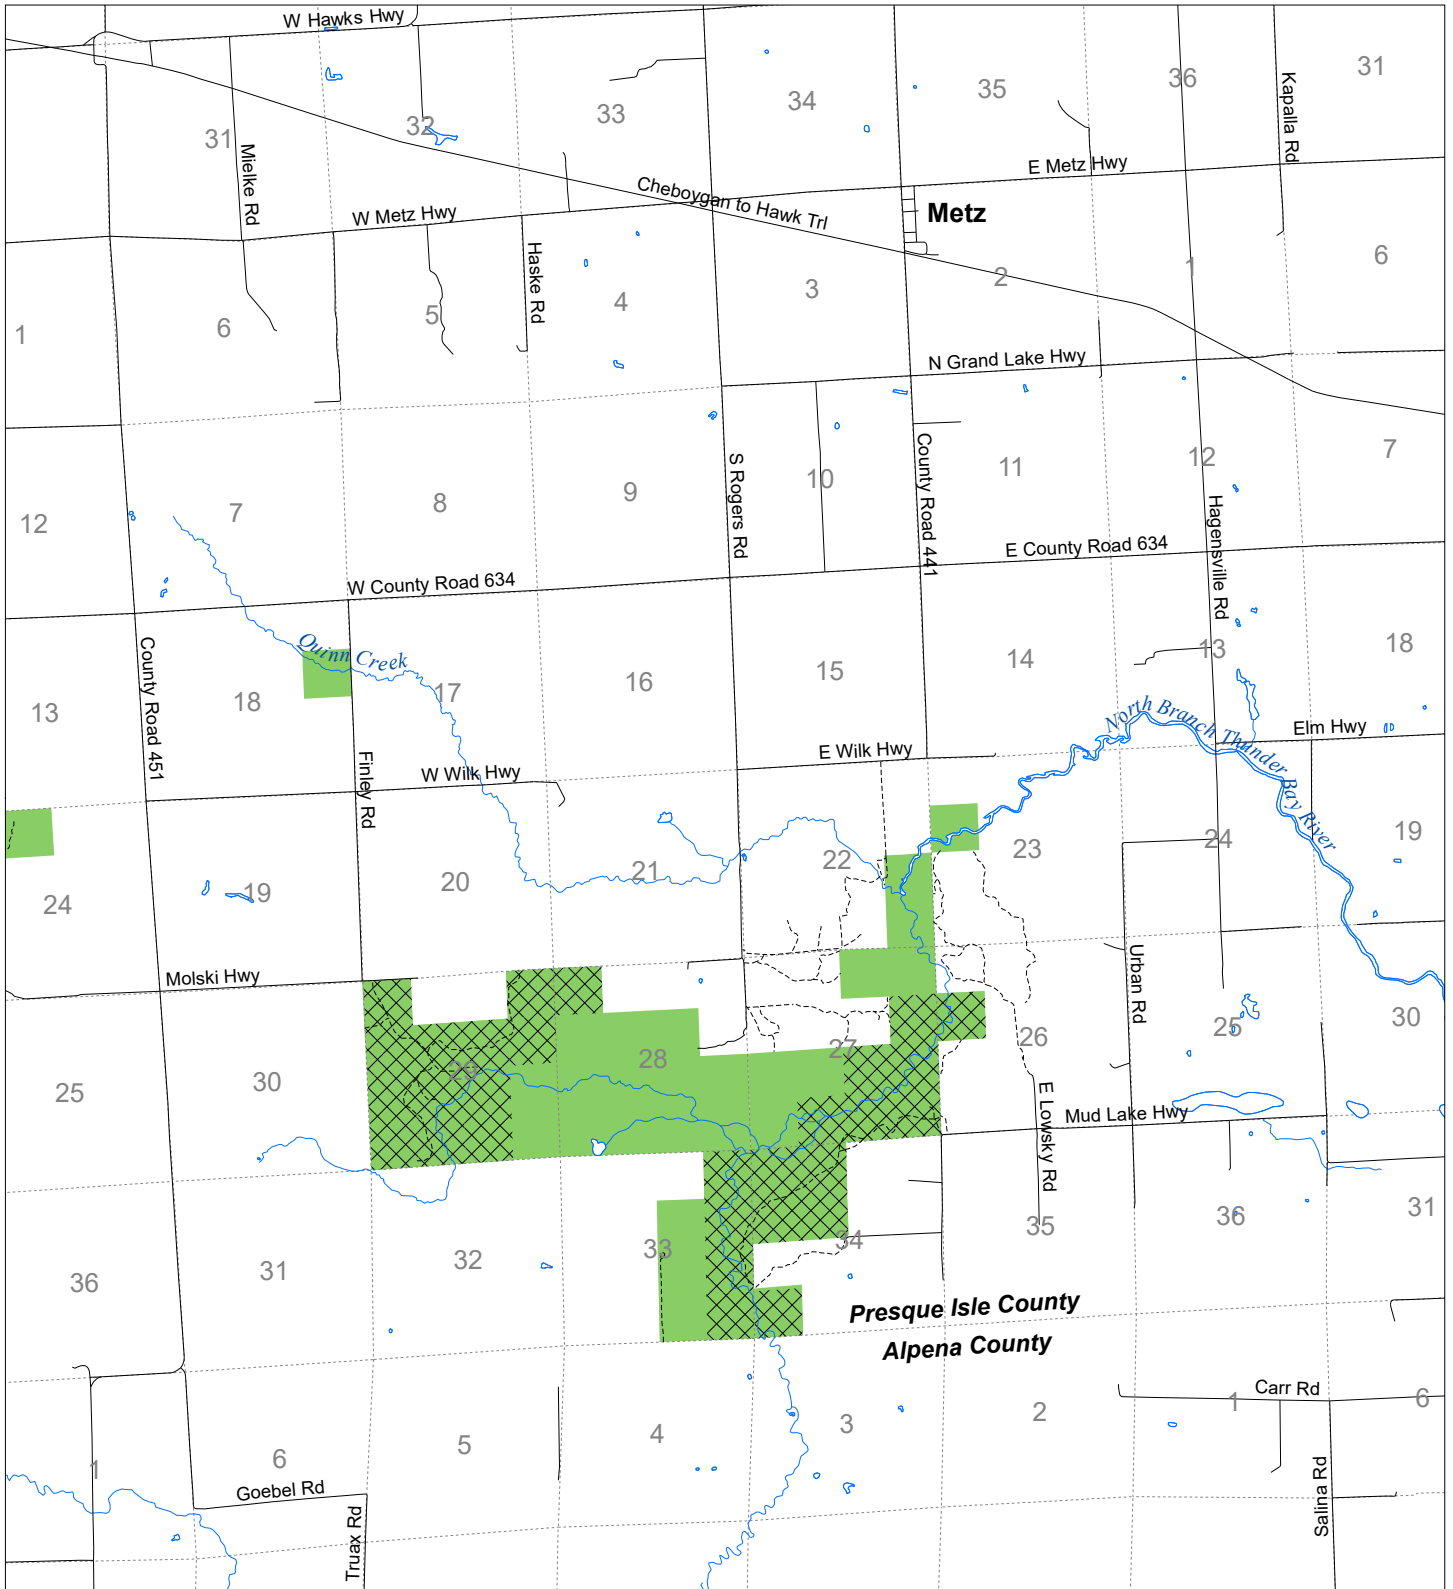

Fuelwood Collection  
 Presque Isle County  
**T33N, R05E**

- State land open to fuelwood collection
- State land closed to fuelwood collection

Effective: April 1, 2019

Date: 03/11/2019