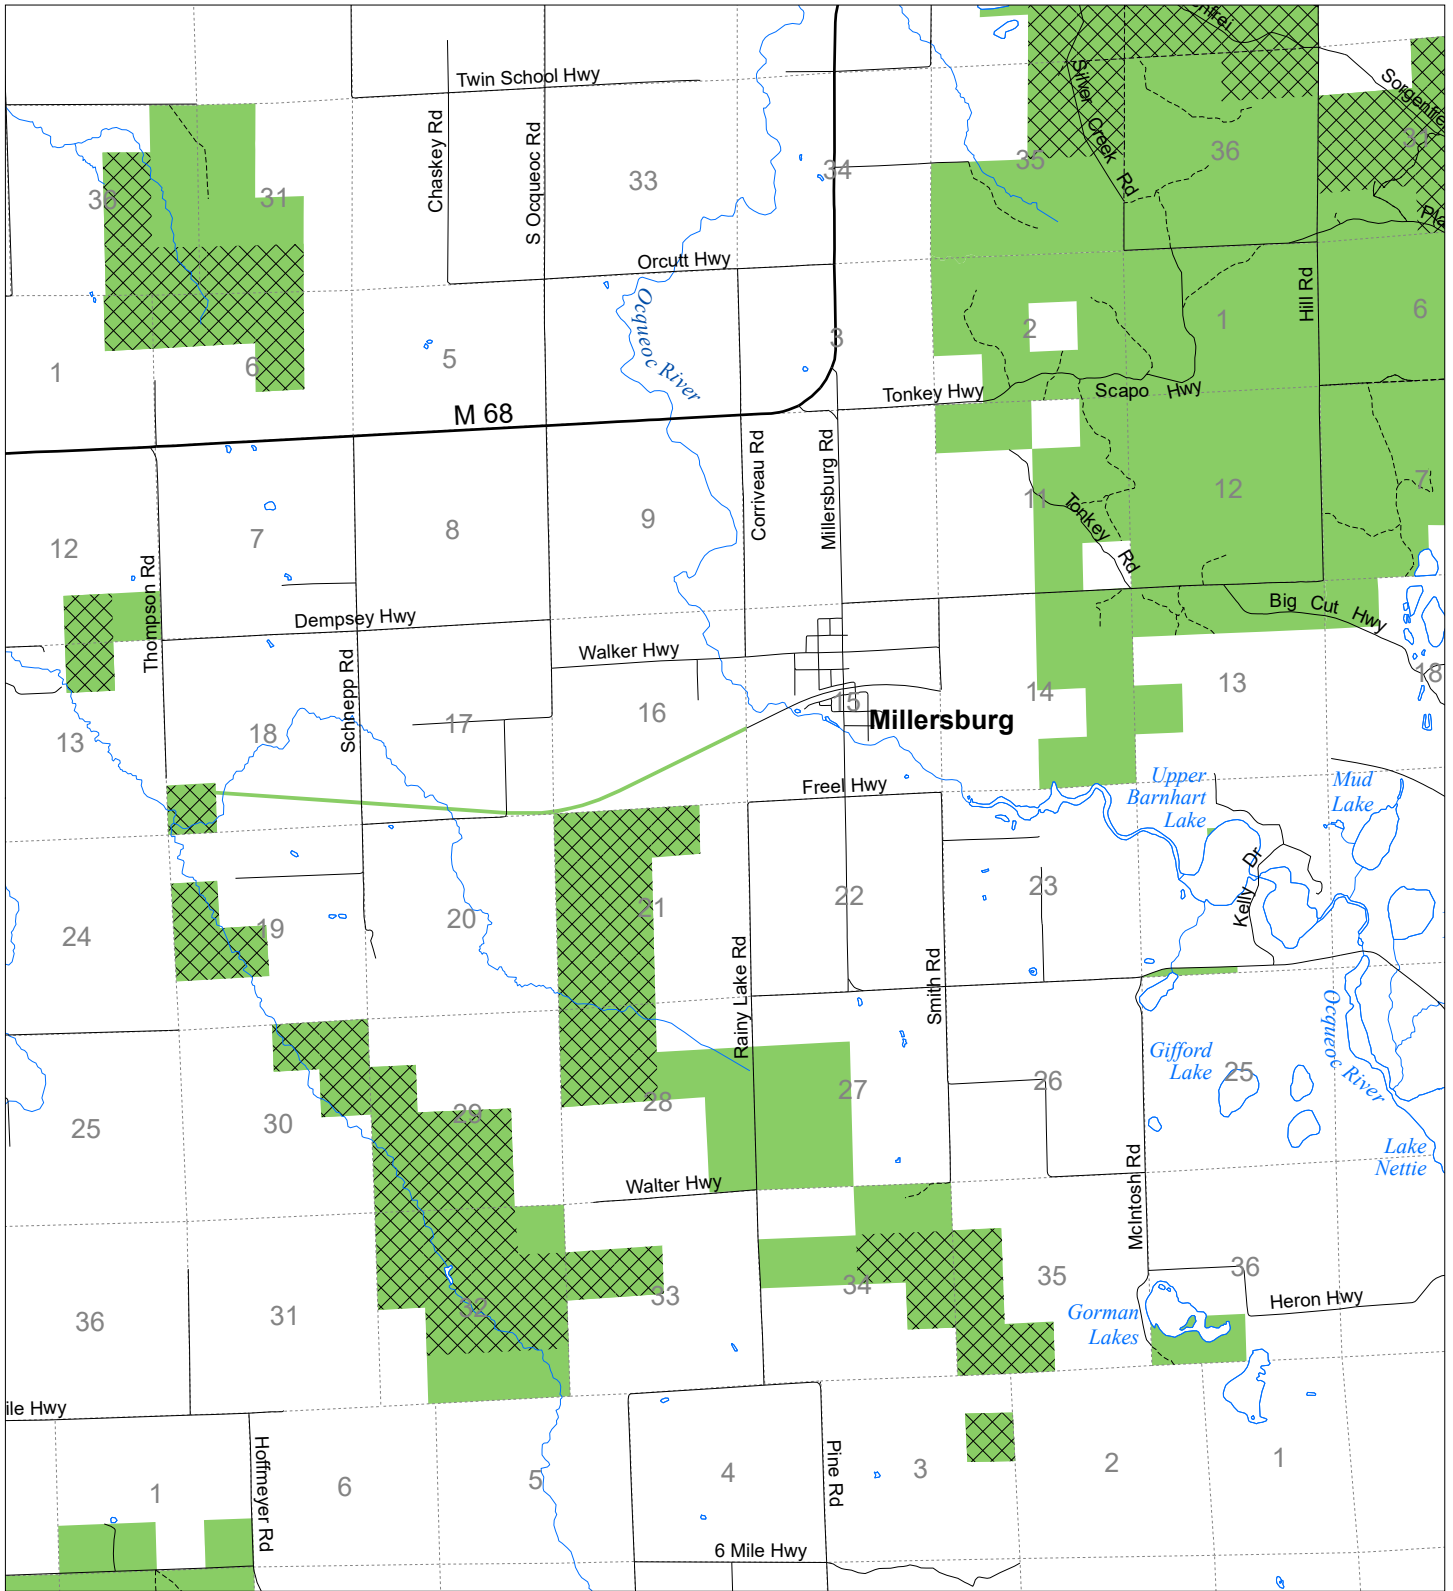

# Fuelwood Collection Presque Isle County T34N, R03E

State land open to fuelwood collection  
 State land closed to fuelwood collection

Effective: April 1, 2019