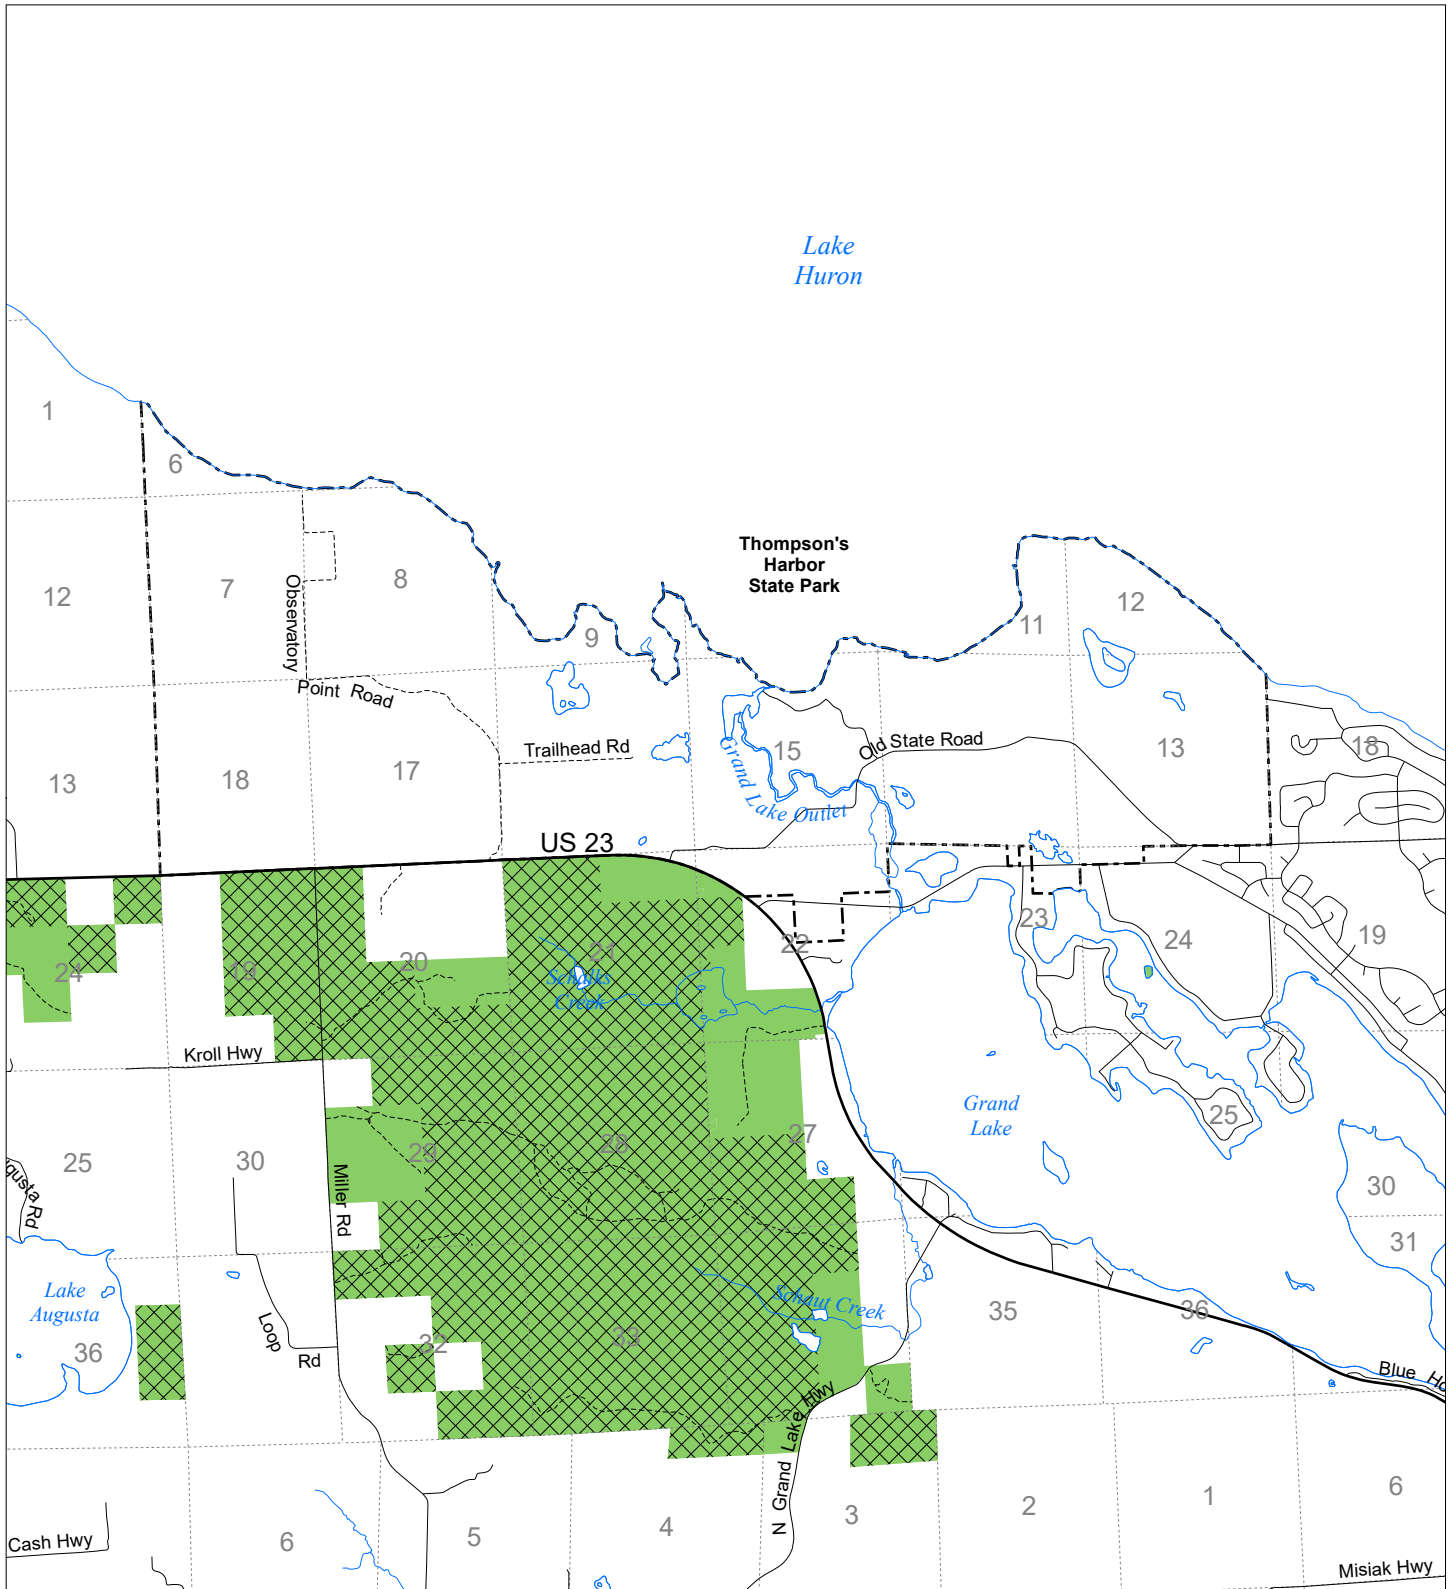

Fuelwood Collection
 Presque Isle County
T34N, R07E

 State land open to fuelwood collection
 State land closed to fuelwood collection
 Effective: April 1, 2019