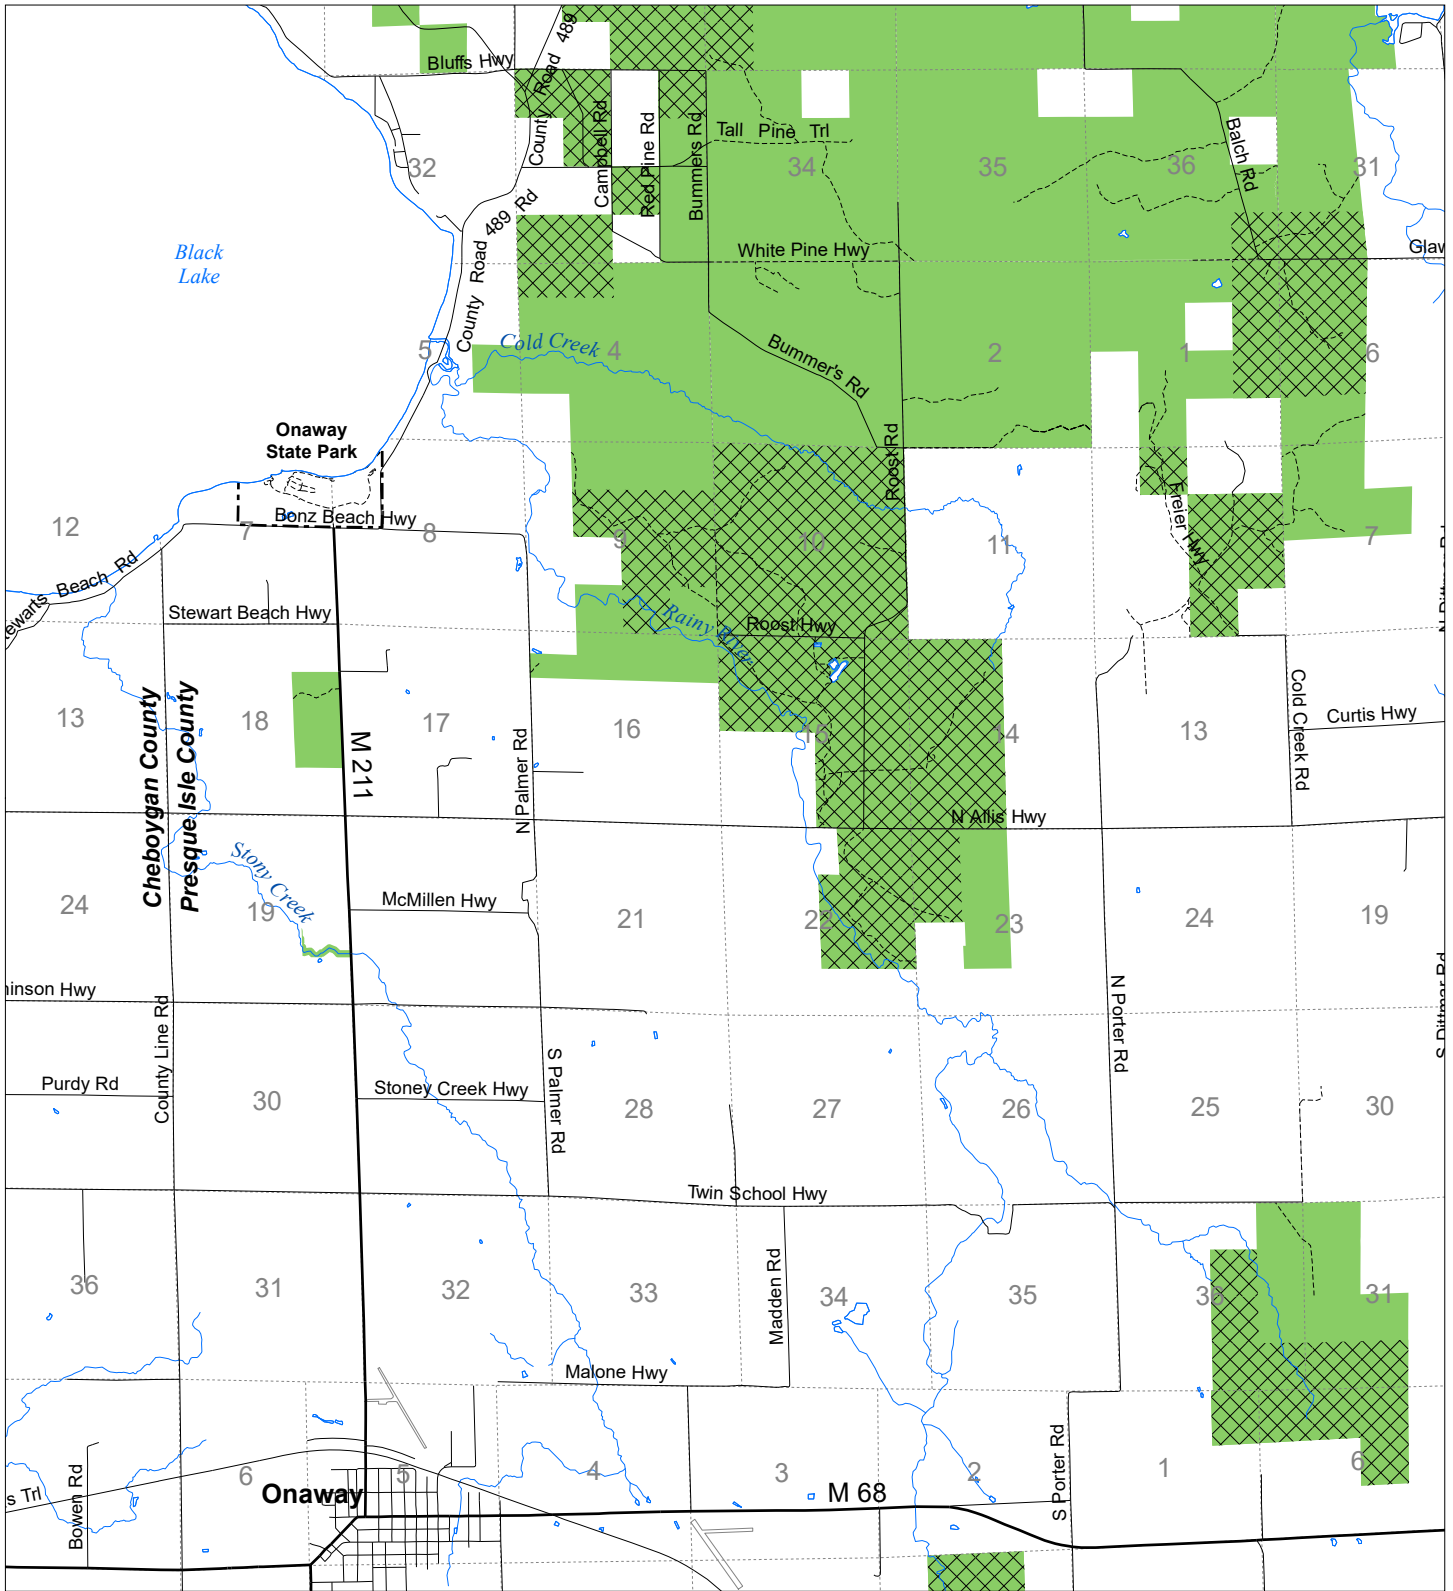

Fuelwood Collection Presque Isle County T35N, R02E

- State land open to fuelwood collection
- State land closed to fuelwood collection

Effective: April 1, 2019