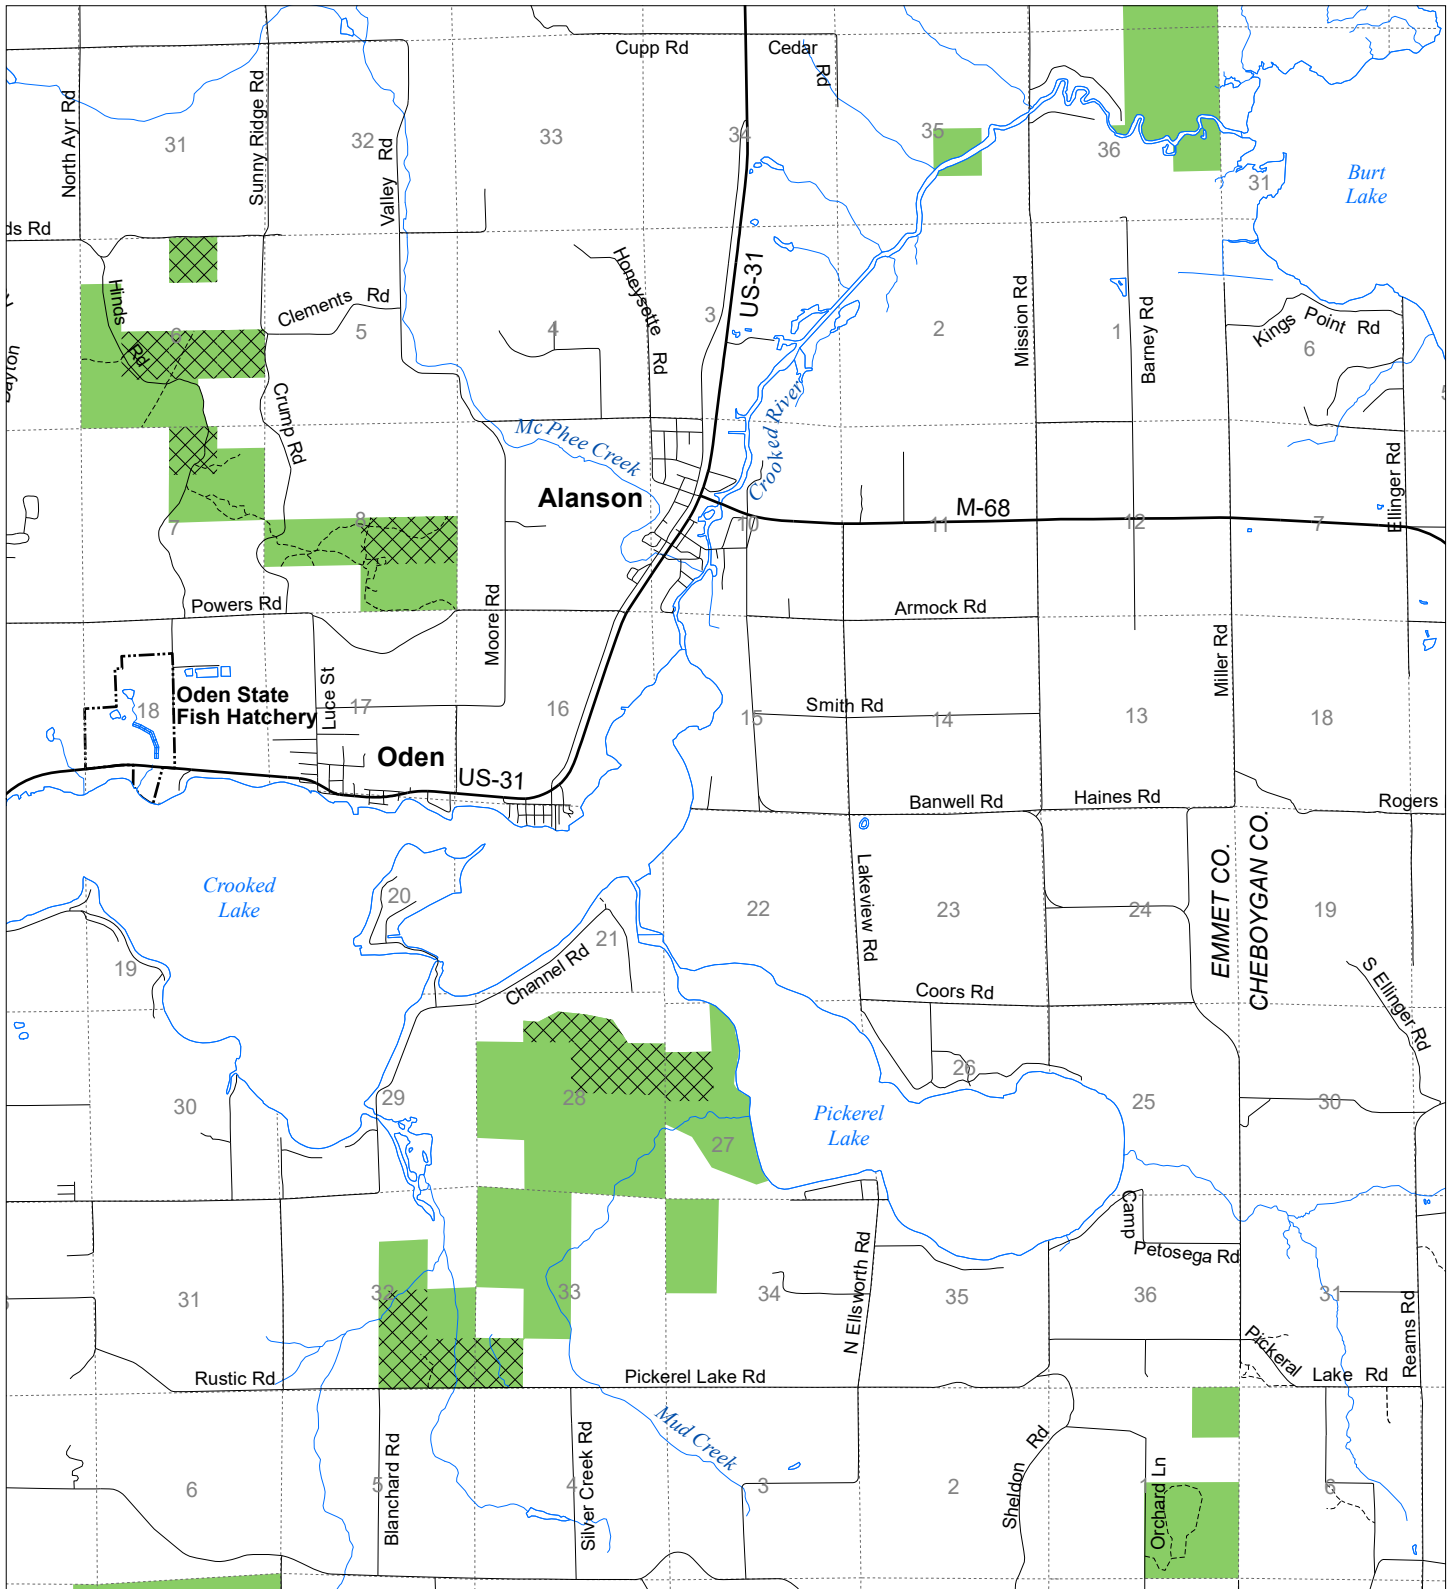

# Fuelwood Collection Emmet County T35N, R04W

- State land open to fuelwood collection
- State land closed to fuelwood collection

Effective: April 1, 2019

Date: 03/07/2019