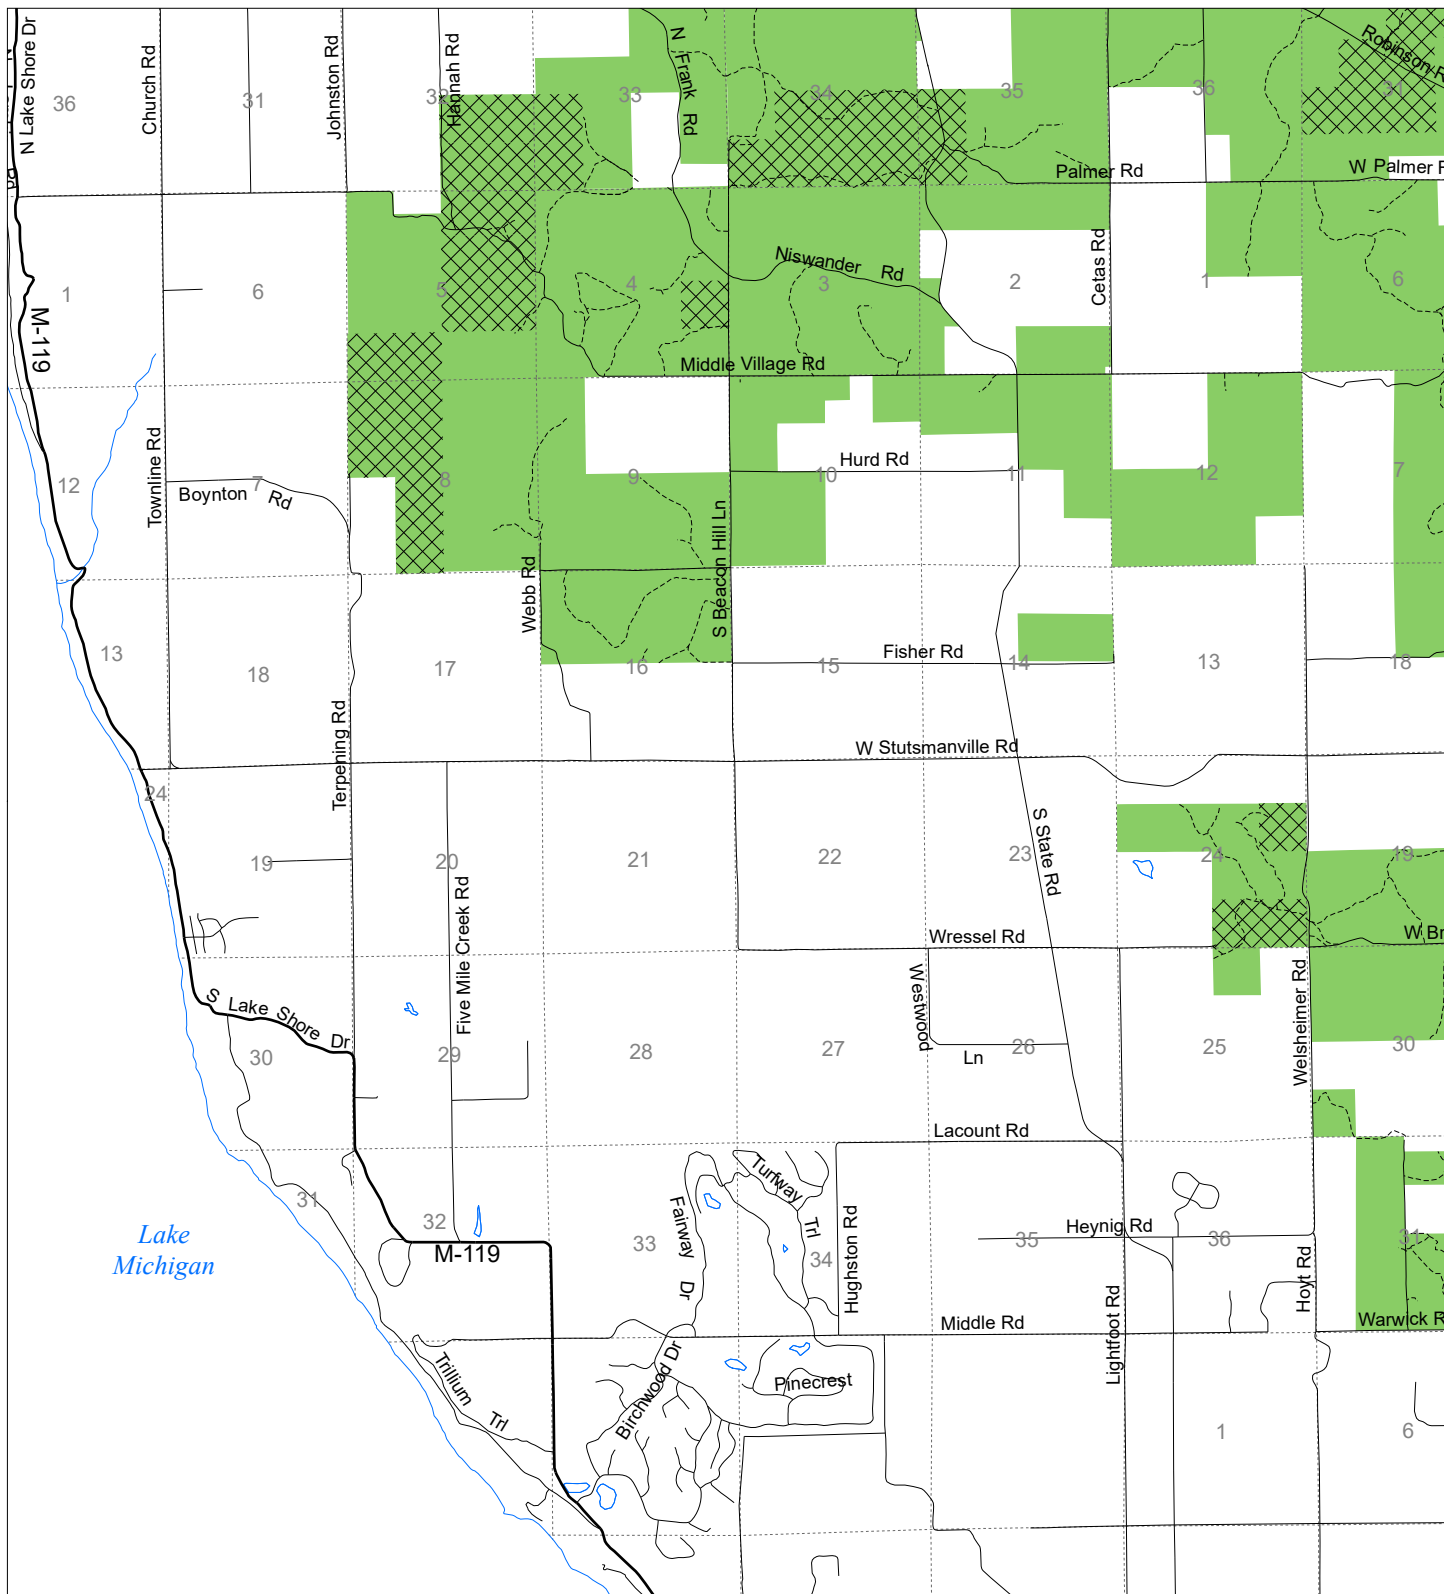

# Fuelwood Collection Emmet County T36N, R06W

- State land open to fuelwood collection
- State land closed to fuelwood collection

Effective: April 1, 2019

Date: 03/07/2019