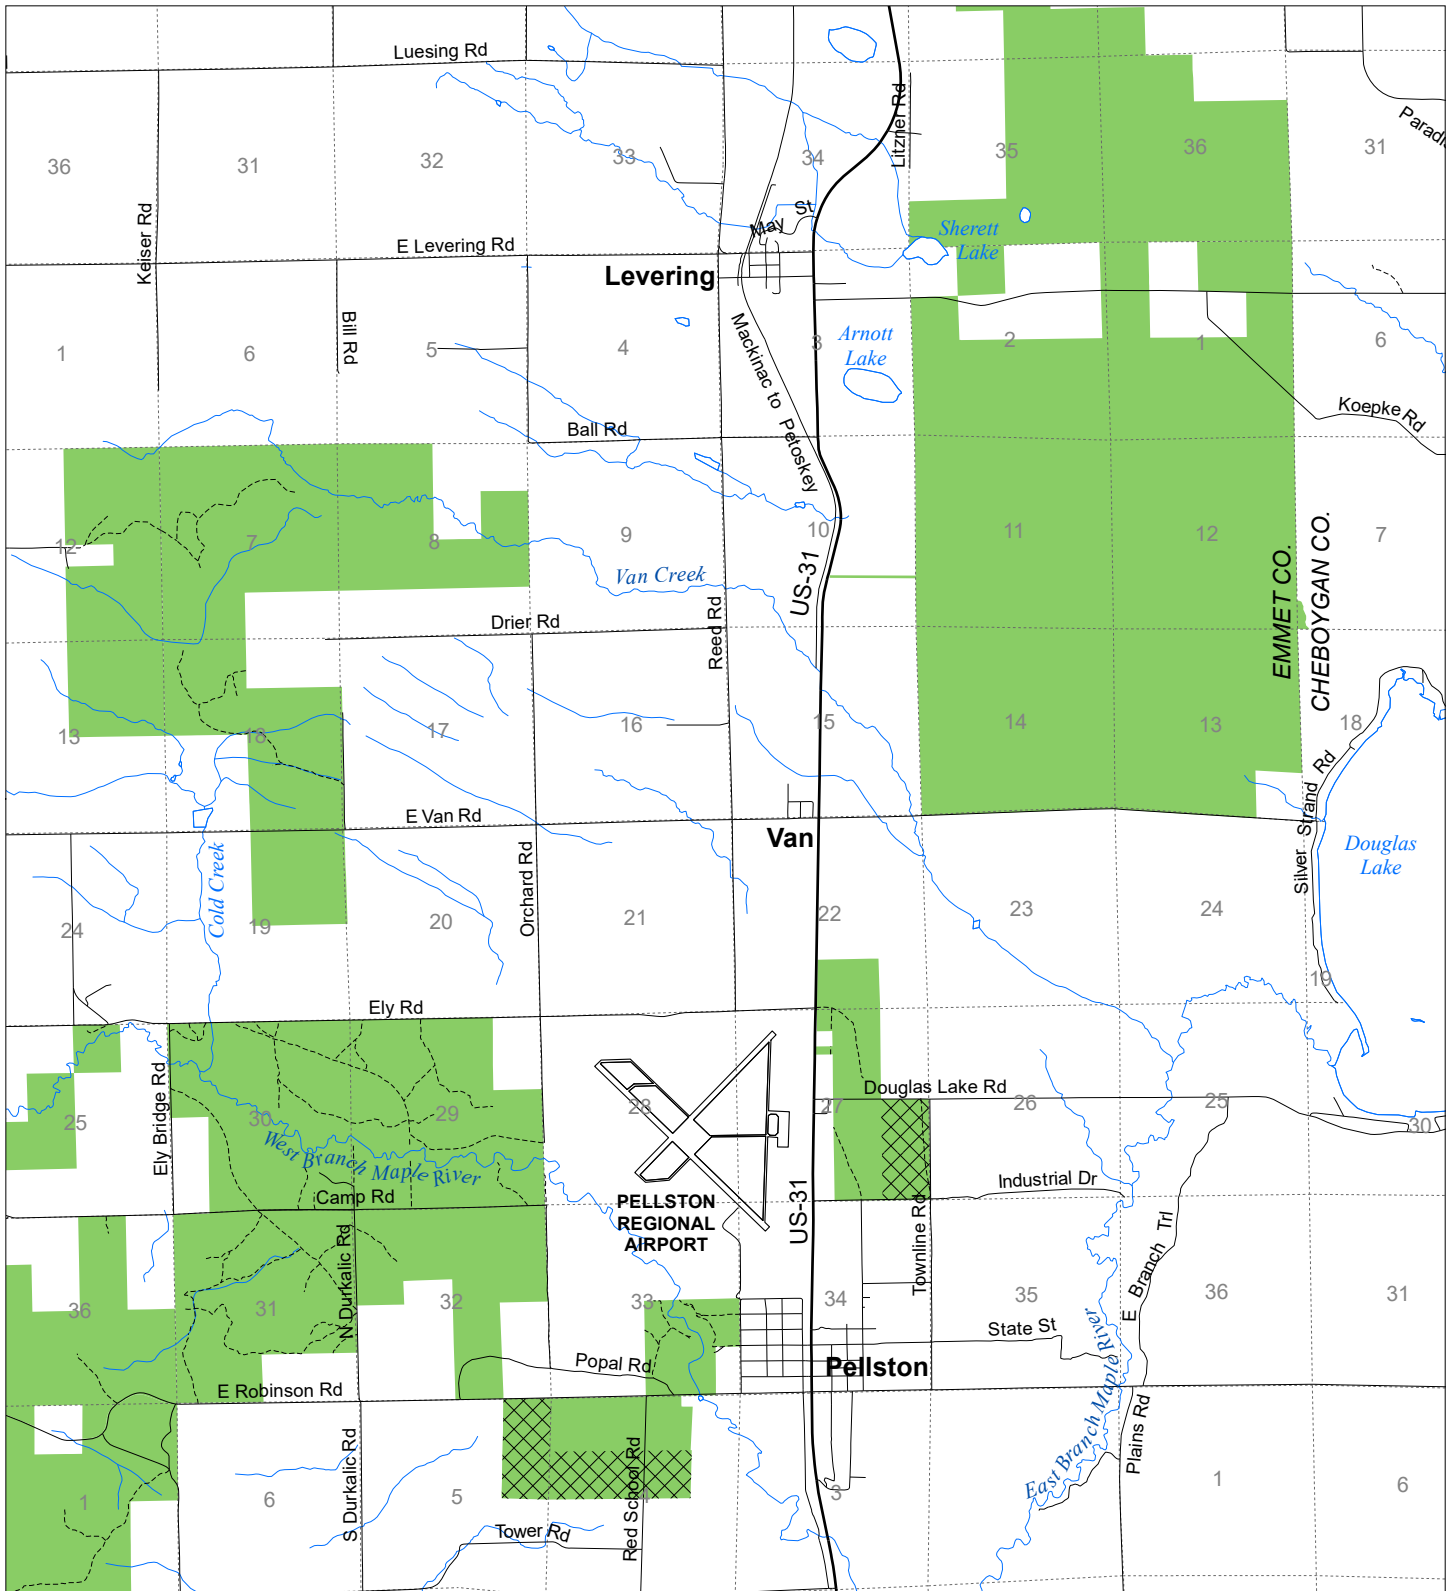

Fuelwood Collection Emmet County T37N, R04W

- State land open to fuelwood collection
- State land closed to fuelwood collection

Effective: April 1, 2019

Date: 03/07/2019