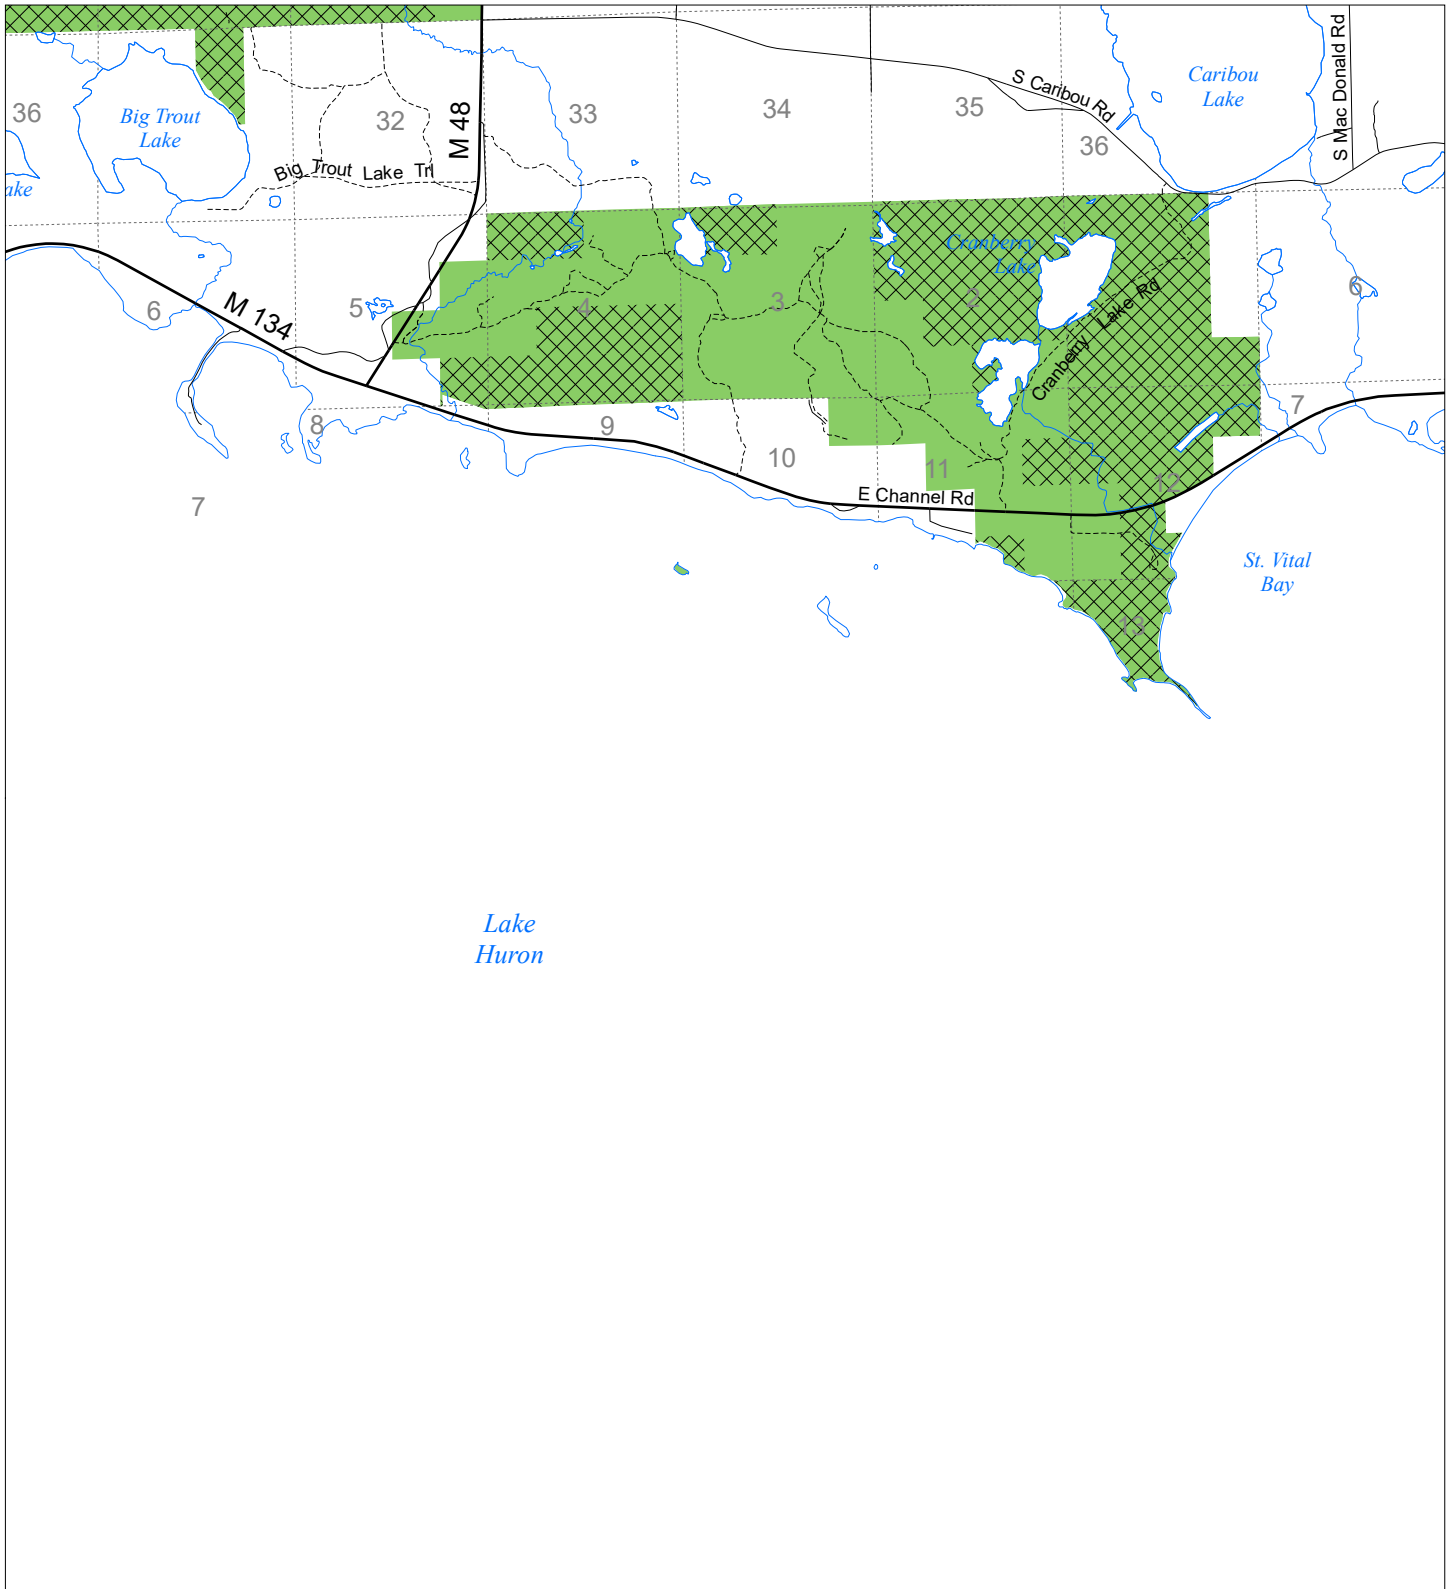

Fuelwood Collection
Chippewa County
T41N, R03E

-  State land open to fuelwood collection
-  State land closed to fuelwood collection

Effective: April 1, 2019