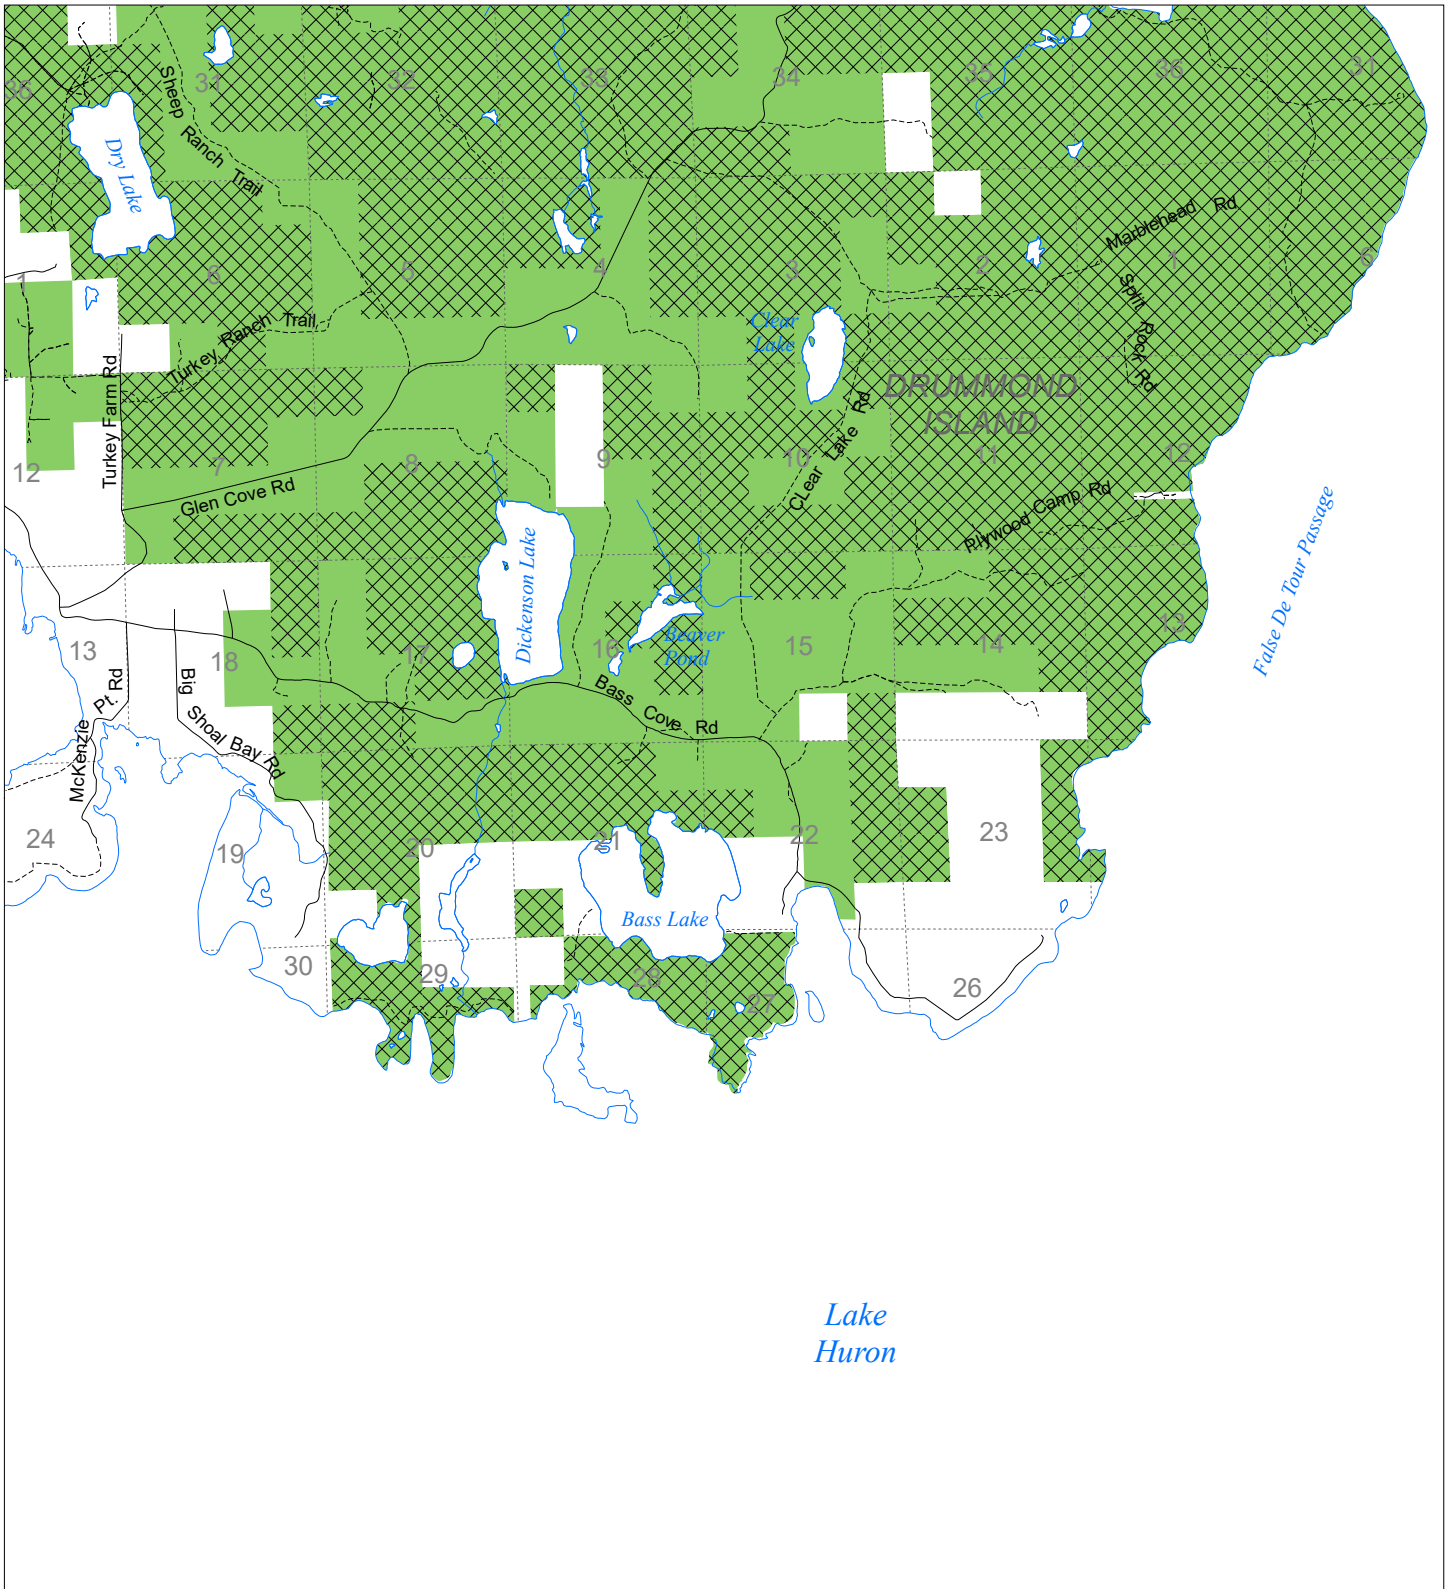

Fuelwood Collection
Drummond Island, Chippewa County
T41N, R07E

-  State land open to fuelwood collection
-  State land closed to fuelwood collection

Effective: April 1, 2019